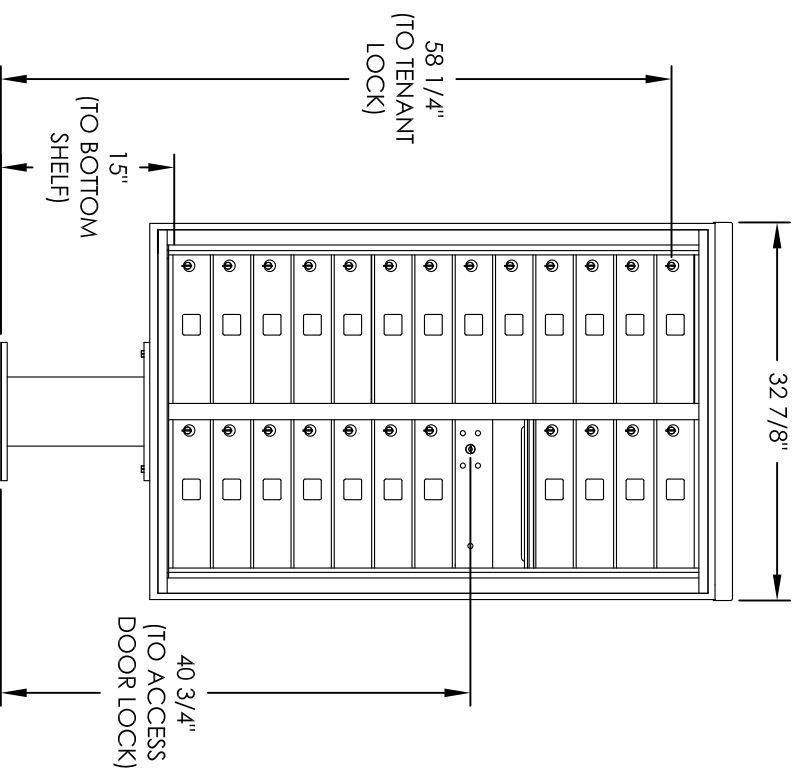

Versatile™ 4C Pedestal Mount Mailbox, 4C13D-24-P

PEDESTAL DETAIL

COMPARTMENT CHART

DESCRIPTION	COMPARTMENT	COMPARTMENT SIZE	QTY.
MAILBOX	MB1	3" H X 12" W X 15" D	24
OUTGOING MAIL	OM2	6-1/2" H X 12" W X 15" D	1

PRODUCT SERIES: VERSATILE™ 4C PEDESTAL MOUNT MAILBOX

- NOTES:
1. 4C pedestal units are for private applications only / not USPS Approved.
 2. May be installed outside or inside - see foundation specification details within the 4C Installation Manual.