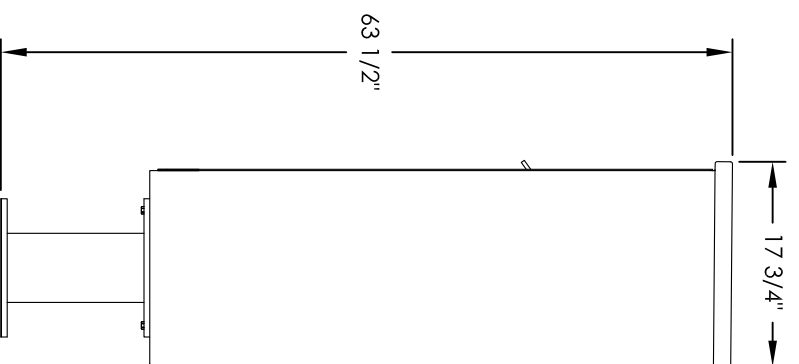

Versatile™ 4C Pedestal Mount Mailbox, 4C13D-24-P

PEDESTAL DETAIL

COMPARTMENT CHART

DESCRIPTION	COMPARTMENT	COMPARTMENT SIZE	QTY.
MAILBOX	MB1	3" H X 12" W X 15" D	24
OUTGOING MAIL	OM2	6-1/2" H X 12" W X 15" D	1

PRODUCT SERIES: VERSATILE™ 4C PEDESTAL MOUNT MAILBOX

- NOTES:
1. 4C pedestal units are for private applications only / not USPS Approved.
 2. May be installed outside or inside - see foundation specification details within the 4C Installation Manual.