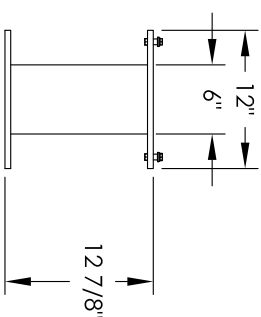

Versatile™ 4C Pedestal Mount Mailbox, 4C13D-24-P

PEDESTAL DETAIL

COMPARTMENT CHART

DESCRIPTION	COMPARTMENT	COMPARTMENT SIZE	QTY.
MAILBOX	MB1	3" H X 12" W X 15" D	24
OUTGOING MAIL	OM2	6-1/2" H X 12" W X 15" D	1