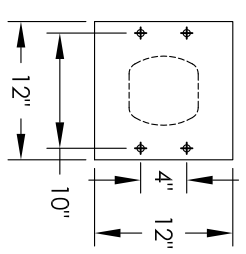

Versatile™ 4C Pedestal Mount Mailbox, 4C13D-16-P

PEDESTAL DETAIL

COMPARTMENT CHART

DESCRIPTION	COMPARTMENT	COMPARTMENT SIZE	QTY.
MAILBOX	MB1	3" H x 12" W x 15" D	16
OUTGOING MAIL	OM2	6-1/2" H x 12" W x 15" D	1
PARCEL	PL4	13-1/2" H x 12" W x 15" D	2