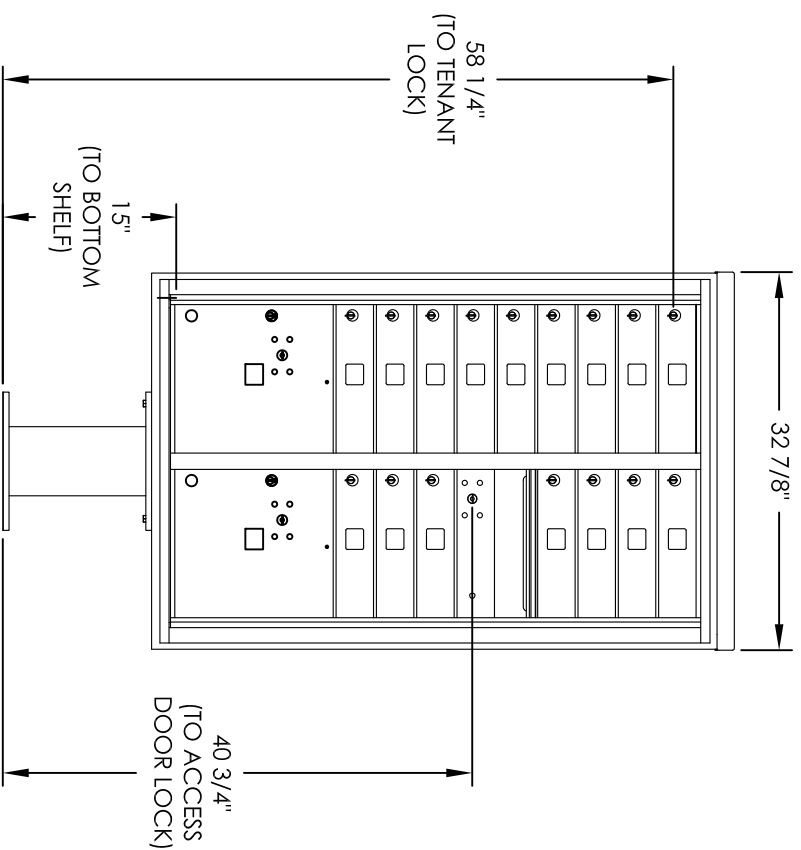

Versatile™ 4C Pedestal Mount Mailbox, 4C13D-16-P

PEDESTAL DETAIL

COMPARTMENT CHART

DESCRIPTION	COMPARTMENT	COMPARTMENT SIZE	QTY.
MAILBOX	MB1	3" H x 12" W x 15" D	16
OUTGOING MAIL	OM2	6-1/2" H x 12" W x 15" D	1
PARCEL	PL4	13-1/2" H x 12" W x 15" D	2

PRODUCT SERIES: VERSATILE™ 4C PEDESTAL MOUNT MAILBOX

- NOTES:
1. 4C pedestal units are for private applications only / not USPS Approved.
 2. May be installed outside or inside - see foundation specification details within the 4C Installation Manual.