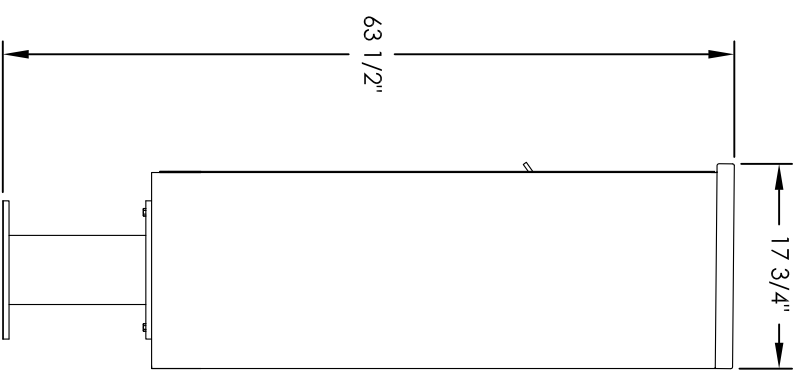

Versatile™ 4C Pedestal Mount Mailbox, 4C13D-16-P

PEDESTAL DETAIL

COMPARTMENT CHART

DESCRIPTION	COMPARTMENT	COMPARTMENT SIZE	QTY.
MAILBOX	MB1	3" H x 12" W x 15" D	16
OUTGOING MAIL	OM2	6-1/2" H x 12" W x 15" D	1
PARCEL	PL4	13-1/2" H x 12" W x 15" D	2

PRODUCT SERIES: VERSATILE™ 4C PEDESTAL MOUNT MAILBOX

- NOTES:
1. 4C pedestal units are for private applications only / not USPS Approved.
 2. May be installed outside or inside - see foundation specification details within the 4C Installation Manual.