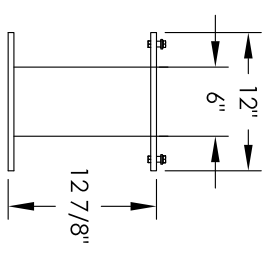

Versatile™ 4C Pedestal Mount Mailbox, 4C13D-16-P

PEDESTAL DETAIL

COMPARTMENT CHART

DESCRIPTION	COMPARTMENT	COMPARTMENT SIZE	QTY.
MAILBOX	MB1	3" H x 12" W x 15" D	16
OUTGOING MAIL	OM2	6-1/2" H x 12" W x 15" D	1
PARCEL	PL4	13-1/2" H x 12" W x 15" D	2