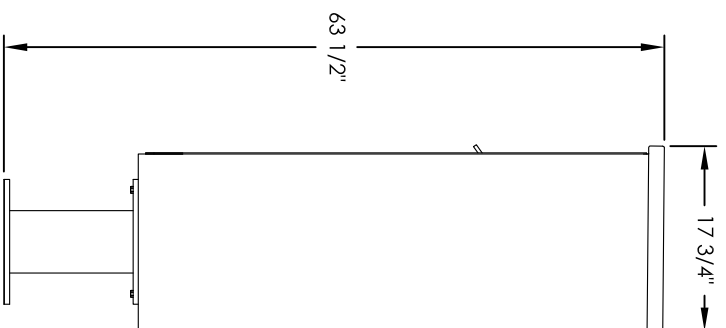

Versatile™ 4C Mailbox, 4C13D-12-P

PEDESTAL DETAIL

COMPARTMENT CHART

DESCRIPTION	COMPARTMENT	COMPARTMENT SIZE	QTY.
MAILBOX	MB1	3" H x 12" W x 15" D	12
OUTGOING MAIL	OM2	6-1/2" H x 12" W x 15" D	1
PARCEL	PL6	20-1/2" H x 12" W x 15" D	2

PRODUCT SERIES: VERSATILE™ 4C PEDESTAL MOUNT MAILBOX

- NOTES:
1. 4C pedestal units are for private applications only / not USPS Approved.
 2. May be installed outside or inside - see foundation specification details within the 4C Installation Manual.