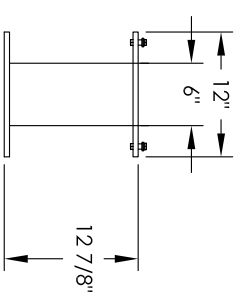

Versatile™ 4C Mailbox, 4C13D-12-P

PEDESTAL DETAIL

COMPARTMENT CHART

DESCRIPTION	COMPARTMENT	COMPARTMENT SIZE	QTY.
MAILBOX	MB1	3" H x 12" W x 15" D	12
OUTGOING MAIL	OM2	6-1/2" H x 12" W x 15" D	1
PARCEL	PL6	20-1/2" H x 12" W x 15" D	2