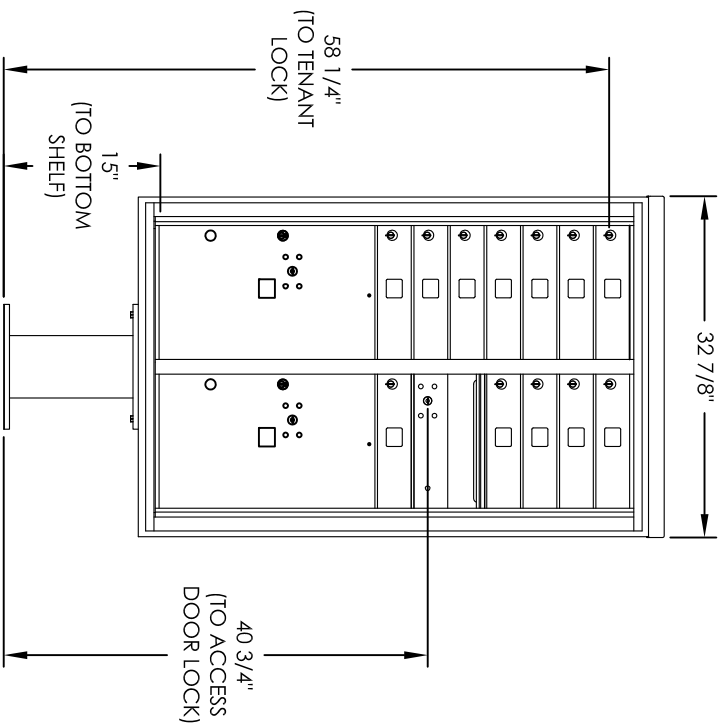

Versatile™ 4C Mailbox, 4C13D-12-P

PEDESTAL DETAIL

COMPARTMENT CHART

DESCRIPTION	COMPARTMENT	COMPARTMENT SIZE	QTY.
MAILBOX	MB1	3" H x 12" W x 15" D	12
OUTGOING MAIL	OM2	6-1/2" H x 12" W x 15" D	1
PARCEL	PL6	20-1/2" H x 12" W x 15" D	2

PRODUCT SERIES: VERSATILE™ 4C PEDESTAL MOUNT MAILBOX

- NOTES:
1. 4C pedestal units are for private applications only / not USPS Approved.
 2. May be installed outside or inside - see foundation specification details within the 4C Installation Manual.