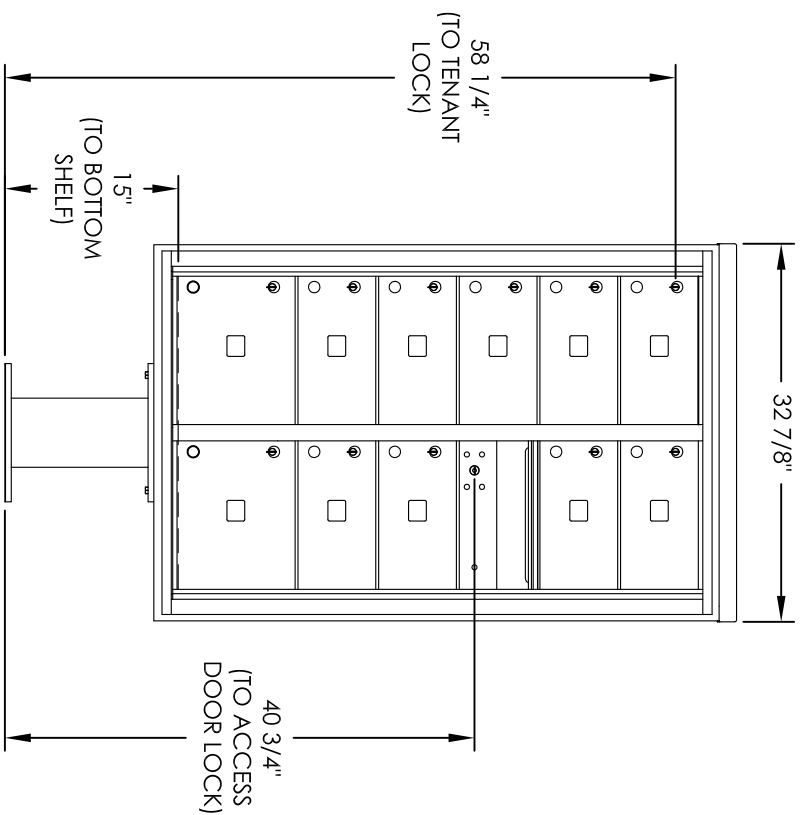

Versatile™ 4C Pedestal Mount Mailbox, 4C13D-11-P

PEDESTAL DETAIL

COMPARTMENT CHART

DESCRIPTION	COMPARTMENT	COMPARTMENT SIZE	QTY.
MAILBOX	MB2	6-1/2" H x 12" W x 15" D	9
MAILBOX	MB3	10" H x 12" W x 15" D	2
OUTGOING MAIL	OM2	6-1/2" H x 12" W x 15" D	1

PRODUCT SERIES: VERSATILE™ 4C PEDESTAL MOUNT MAILBOX

- NOTES:
1. 4C pedestal units are for private applications only / not USPS Approved.
 2. May be installed outside or inside - see foundation specification details within the 4C Installation Manual.