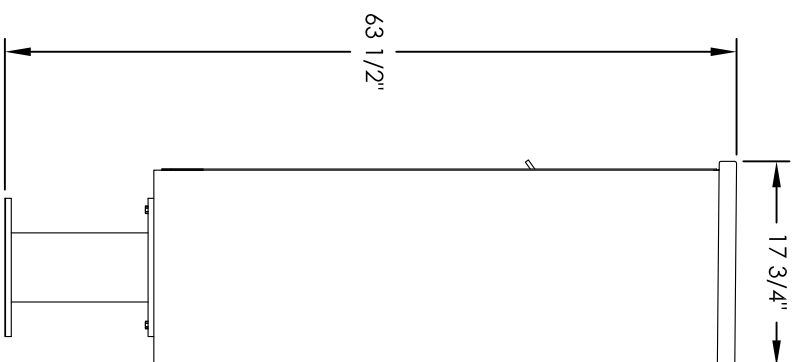

Versatile™ 4C Pedestal Mount Mailbox, 4C13D-11-P

PEDESTAL DETAIL

COMPARTMENT CHART

DESCRIPTION	COMPARTMENT	COMPARTMENT SIZE	QTY.
MAILBOX	MB2	6-1/2" H x 12" W x 15" D	9
MAILBOX	MB3	10" H x 12" W x 15" D	2
OUTGOING MAIL	OM2	6-1/2" H x 12" W x 15" D	1

PRODUCT SERIES: VERSATILE™ 4C PEDESTAL MOUNT MAILBOX

- NOTES:
1. 4C pedestal units are for private applications only / not USPS Approved.
 2. May be installed outside or inside - see foundation specification details within the 4C Installation Manual.