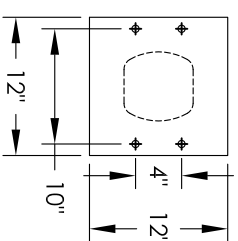

# Versatile™ 4C Pedestal Mount Mailbox, 4C13D-07-P

PEDESTAL DETAIL

COMPARTMENT CHART

DESCRIPTION	COMPARTMENT	COMPARTMENT SIZE	QTY.
MAILBOX	MB2	6-1/2" H x 12" W x 15" D	7
OUTGOING MAIL	OM2	6-1/2" H x 12" W x 15" D	1
PARCEL	PL5	17" H x 12" W x 15" D	2