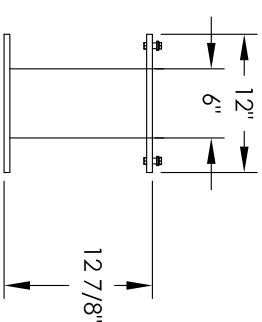

# Versatile™ 4C Pedestal Mount Mailbox, 4C13D-07-P

PEDESTAL DETAIL

COMPARTMENT CHART

DESCRIPTION	COMPARTMENT	COMPARTMENT SIZE	QTY.
MAILBOX	MB2	6-1/2" H x 12" W x 15" D	7
OUTGOING MAIL	OM2	6-1/2" H x 12" W x 15" D	1
PARCEL	PL5	17" H x 12" W x 15" D	2