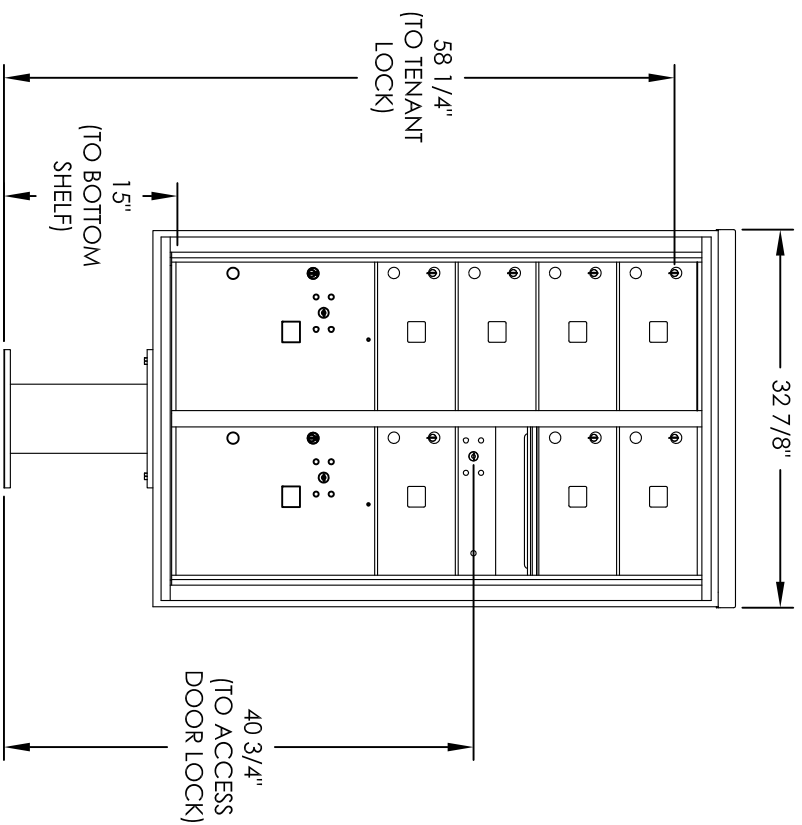

# Versatile™ 4C Pedestal Mount Mailbox, 4C13D-07-P

PEDESTAL DETAIL

COMPARTMENT CHART

DESCRIPTION	COMPARTMENT	COMPARTMENT SIZE	QTY.
MAILBOX	MB2	6-1/2" H x 12" W x 15" D	7
OUTGOING MAIL	OM2	6-1/2" H x 12" W x 15" D	1
PARCEL	PL5	17" H x 12" W x 15" D	2

PRODUCT SERIES: VERSATILE™ 4C PEDESTAL MOUNT MAILBOX

- NOTES:
1. 4C pedestal units are for private applications only / not USPS Approved.
  2. May be installed outside or inside - see foundation specification details within the 4C Installation Manual.