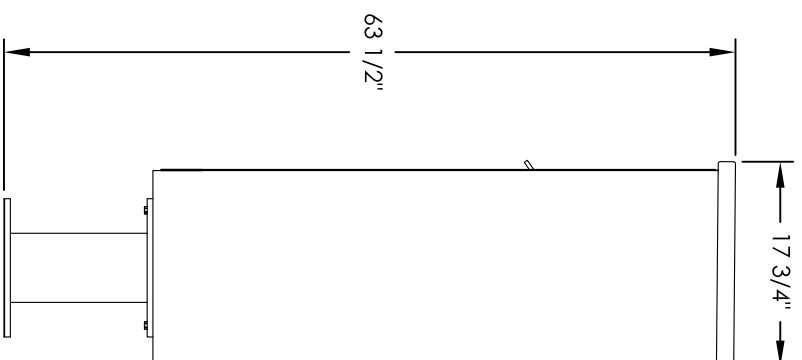

# Versatile™ 4C Pedestal Mount Mailbox, 4C13D-07-P

PEDESTAL DETAIL

COMPARTMENT CHART

DESCRIPTION	COMPARTMENT	COMPARTMENT SIZE	QTY.
MAILBOX	MB2	6-1/2" H x 12" W x 15" D	7
OUTGOING MAIL	OM2	6-1/2" H x 12" W x 15" D	1
PARCEL	PL5	17" H x 12" W x 15" D	2

PRODUCT SERIES: VERSATILE™ 4C PEDESTAL MOUNT MAILBOX

- NOTES:
1. 4C pedestal units are for private applications only / not USPS Approved.
  2. May be installed outside or inside - see foundation specification details within the 4C Installation Manual.