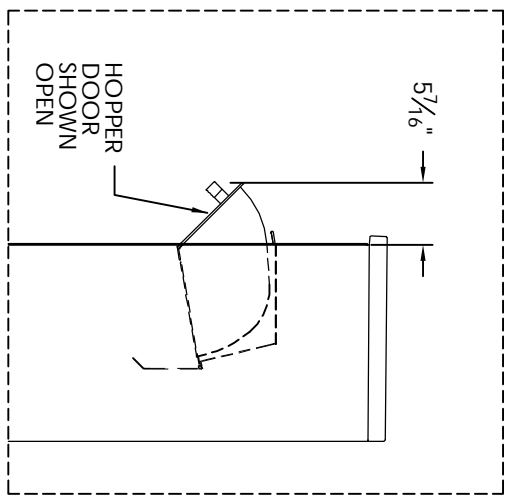

Versatile™ 4C Pedestal Mount Collection Box, 4C12S-HOP-P

PEDESTAL DETAIL

MAX BUNDLE SIZE			
HEIGHT	WIDTH	LENGTH	
4 1/4"	11 3/8"	6 1/4"	
3 1/2"	11 3/8"	11 1/2"	
3"	11 3/8"	14 3/4"	
2 1/2"	11 3/8"	14 3/4"	

- NOTES:
1. 4C pedestal units are for private applications only / not USPS Approved.
 2. May be installed outside or inside - see foundation specification details within the 4C Installation Manual.
 3. Collection Box compartment size is 20 5/8" H x 12" W x 15"D.
 4. Fixed top panel is for security purposes and is not usable.