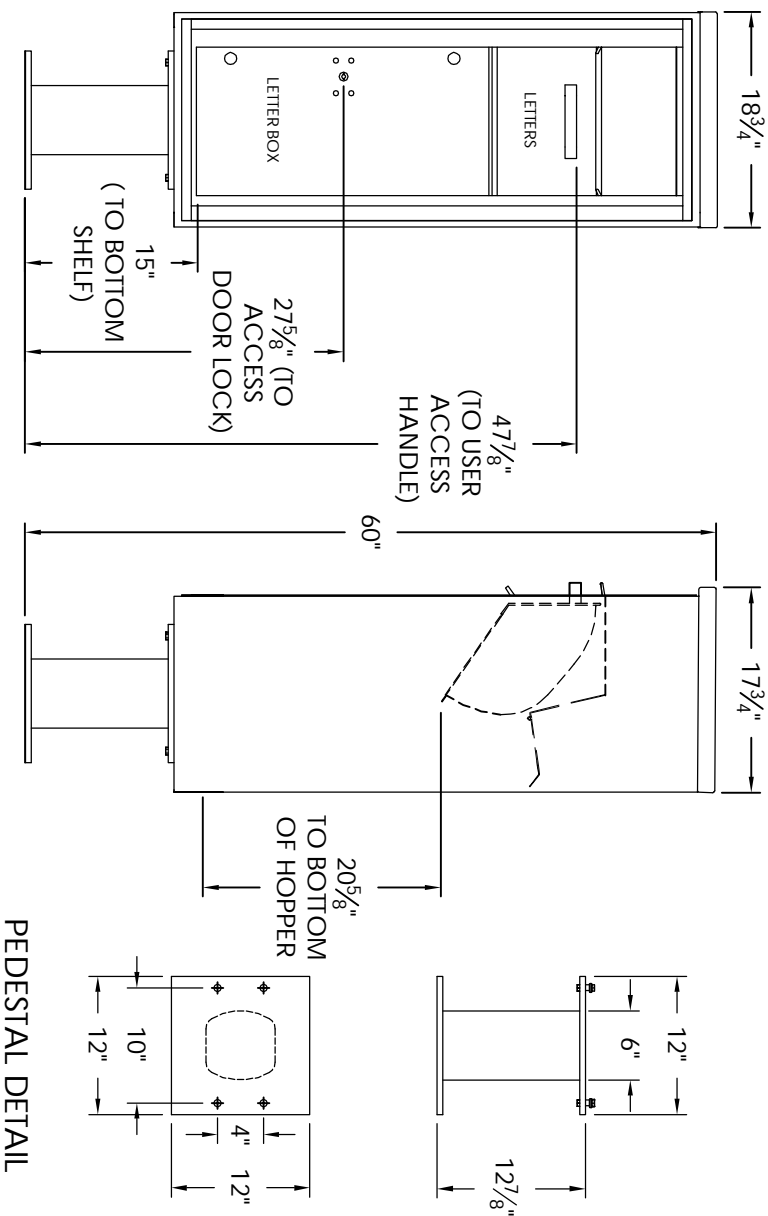

Versatile™ 4C Pedestal Mount Collection Box, 4C12S-HOP-P

PEDESTAL DETAIL

MAX BUNDLE SIZE			
HEIGHT	WIDTH	LENGTH	
4 1/4"	11 3/8"	6 1/4"	
3 1/2"	11 3/8"	11 1/2"	
3"	11 3/8"	14 3/4"	
2 1/2"	11 3/8"	14 3/4"	

- NOTES:
1. 4C pedestal units are for private applications only / not USPS Approved.
 2. May be installed outside or inside - see foundation specification details within the 4C Installation Manual.
 3. Collection Box compartment size is 20 5/8" H x 12" W x 15"D.
 4. Fixed top panel is for security purposes and is not usable.

PRODUCT SERIES: VERSATILE™ 4C PEDESTAL MOUNT COLLECTION BOX

1743 Quincy Ave. Suite 151
 Naperville, IL 60540
 800-824-9985
 www.MailboxWorks.com

MODEL	4C12S-HOP-P	REV	E
SCALE	NONE	LAST REV DATE	7/02/14
DRAWING NUMBER	4C12S-HOP-PCS	DRAWN BY	TNS