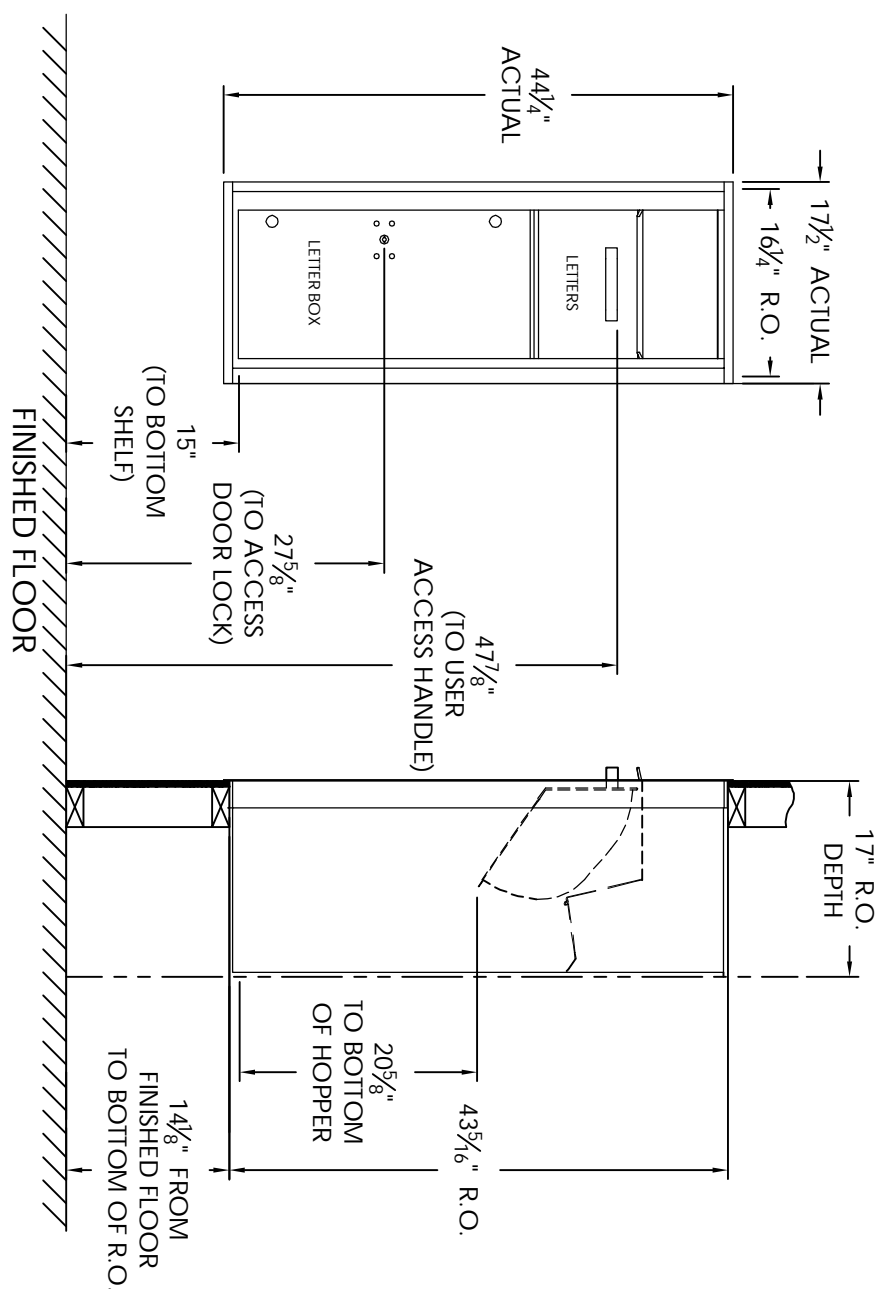

# Versatile™ 4C Collection Box, 4C12S-HOP

MAX BUNDLE SIZE			
HEIGHT	WIDTH	LENGTH	
4 1/4"	11 3/8"	6 1/4"	
3 1/2"	11 3/8"	11 1/2"	
3"	11 3/8"	14 3/4"	
2 1/2"	11 3/8"	14 3/4"	

- NOTES:
1. 4C Collection boxes are USPS Approved.
  2. Module may be recessed, surface, or pedestal mounted and coordinates with Florence versatile™ 4C mailbox modules, see installation manual for details.
  3. Collection Box compartment size is 20 5/8" H x 12" W x 15"D.
  4. Fixed top panel is for security purposes and is not usable.

PRODUCT SERIES: VERSATILE™ 4C COLLECTION BOX

1743 Quincy Ave, Suite 151  
 Naperville, IL 60540  
 800-824-9985  
 www.MailboxWorks.com

MODEL	4C12S-HOP	REV	E
SCALE	NONE	LAST REV DATE	7/02/14
DRAWING NUMBER	4C12S-HOPCS	DRAWN BY	TNS