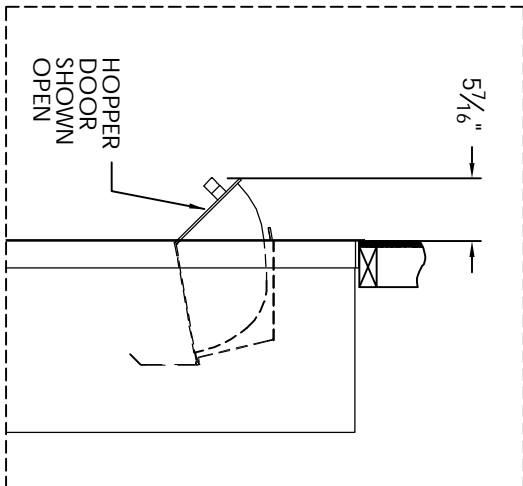

# Versatile™ 4C Collection Box, 4C12S-HOP

MAX BUNDLE SIZE			
HEIGHT	WIDTH	LENGTH	
4 1/4"	11 3/8"	6 1/4"	
3 1/2"	11 3/8"	11 1/2"	
3"	11 3/8"	14 3/4"	
2 1/2"	11 3/8"	14 3/4"	

- NOTES:
1. 4C Collection boxes are USPS Approved.
  2. Module may be recessed, surface, or pedestal mounted and coordinates with Florence versatile™ 4C mailbox modules, see installation manual for details.
  3. Collection Box compartment size is 20 5/8" H x 12" W x 15"D.
  4. Fixed top panel is for security purposes and is not usable.

PRODUCT SERIES: VERSATILE™ 4C COLLECTION BOX

1743 Quincy Ave, Suite 151  
 Naperville, IL 60540  
 800-824-9985  
 www.MailboxWorks.com

MODEL	4C12S-HOP	REV	E
SCALE	NONE	LAST REV DATE	7/02/14
DRAWING NUMBER	4C12S-HOPCS	DRAWN BY	TNS