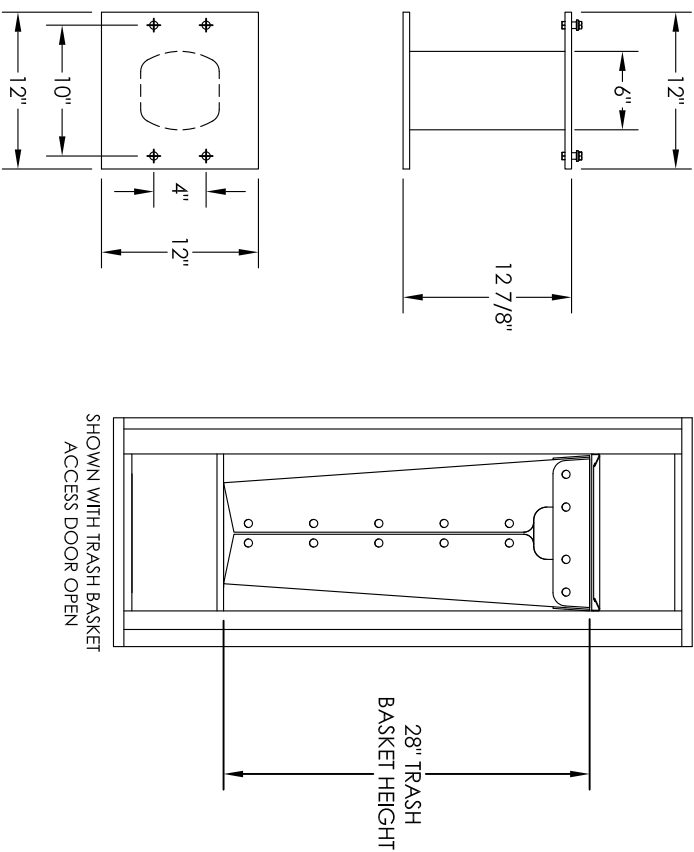

Versatile™ 4C Pedestal Mount Trash/ Recycling Bin , 4C12S-BIN-P

PEDESTAL DETAIL

- Notes:
1. 4C Trash / Recycling Bins are for private application only / not USPS Approved.
 2. May be installed outside or inside - see foundation specification details within the 4C Installation Manual.
 3. Includes (1) trash/recycling compartment, (1) 15-gallon trash basket made of recycled plastic and customized to compartment (Note: trash bag furnished by others).

PRODUCT SERIES: VERSATILE™ 4C PEDESTAL MOUNT TRASH/RECYCLING BIN

1743 Quincy Ave. Suite 151
 Naperville, IL 60540
 800-824-9985

www.MailboxWorks.com

| | | | |
|----------------|---------------|---------------|---------|
| MODEL | 4C12S-BIN-P | REV | B |
| SCALE | NONE | LAST REV DATE | 6/17/14 |
| DRAWING NUMBER | 4C12S-BIN-PCS | DRAWN BY | AFD |