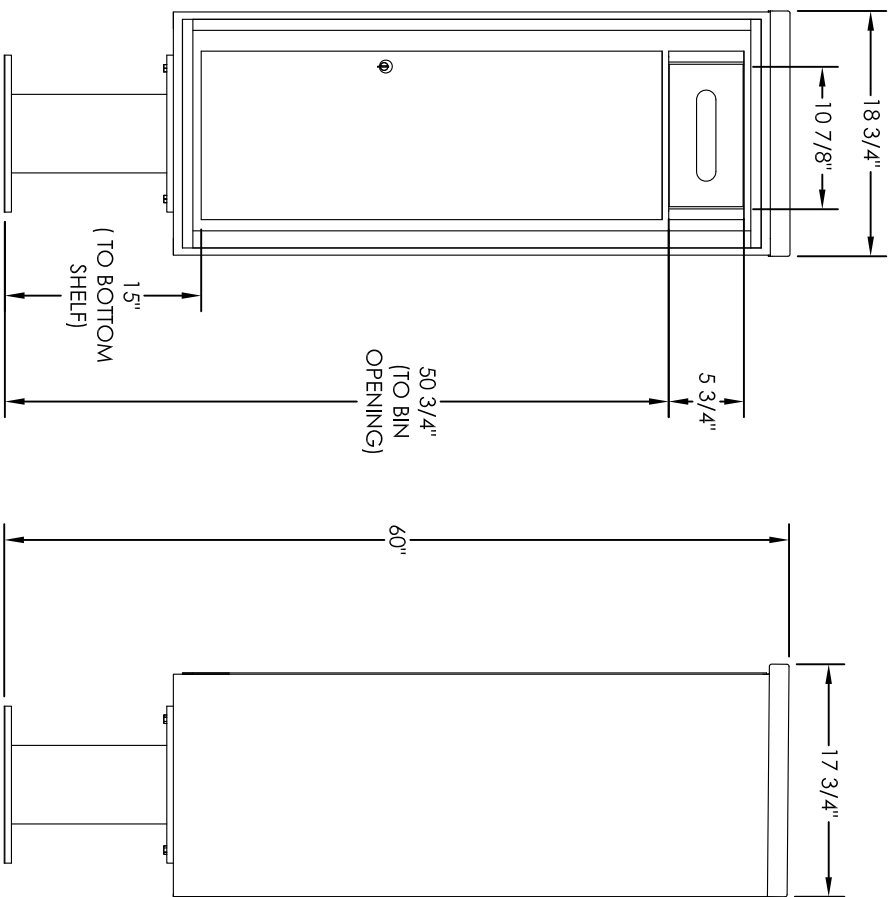

Versatile™ 4C Pedestal Mount Trash/ Recycling Bin , 4C12S-BIN-P

PEDESTAL DETAIL

- Notes:
1. 4C Trash / Recycling Bins are for private application only / not USPS Approved.
 2. May be installed outside or inside - see foundation specification details within the 4C Installation Manual.
 3. Includes (1) trash/recycling compartment, (1) 15-gallon trash basket made of recycled plastic and customized to compartment (Note: trash bag furnished by others).

PRODUCT SERIES: VERSATILE™ 4C PEDESTAL MOUNT TRASH/RECYCLING BIN

1743 Quincy Ave. Suite 151
 Naperville, IL 60540
 800-824-9985

www.MailboxWorks.com

| | | | |
|----------------|---------------|---------------|---------|
| MODEL | 4C12S-BIN-P | REV | B |
| SCALE | NONE | LAST REV DATE | 6/17/14 |
| DRAWING NUMBER | 4C12S-BIN-PCS | DRAWN BY | AFD |