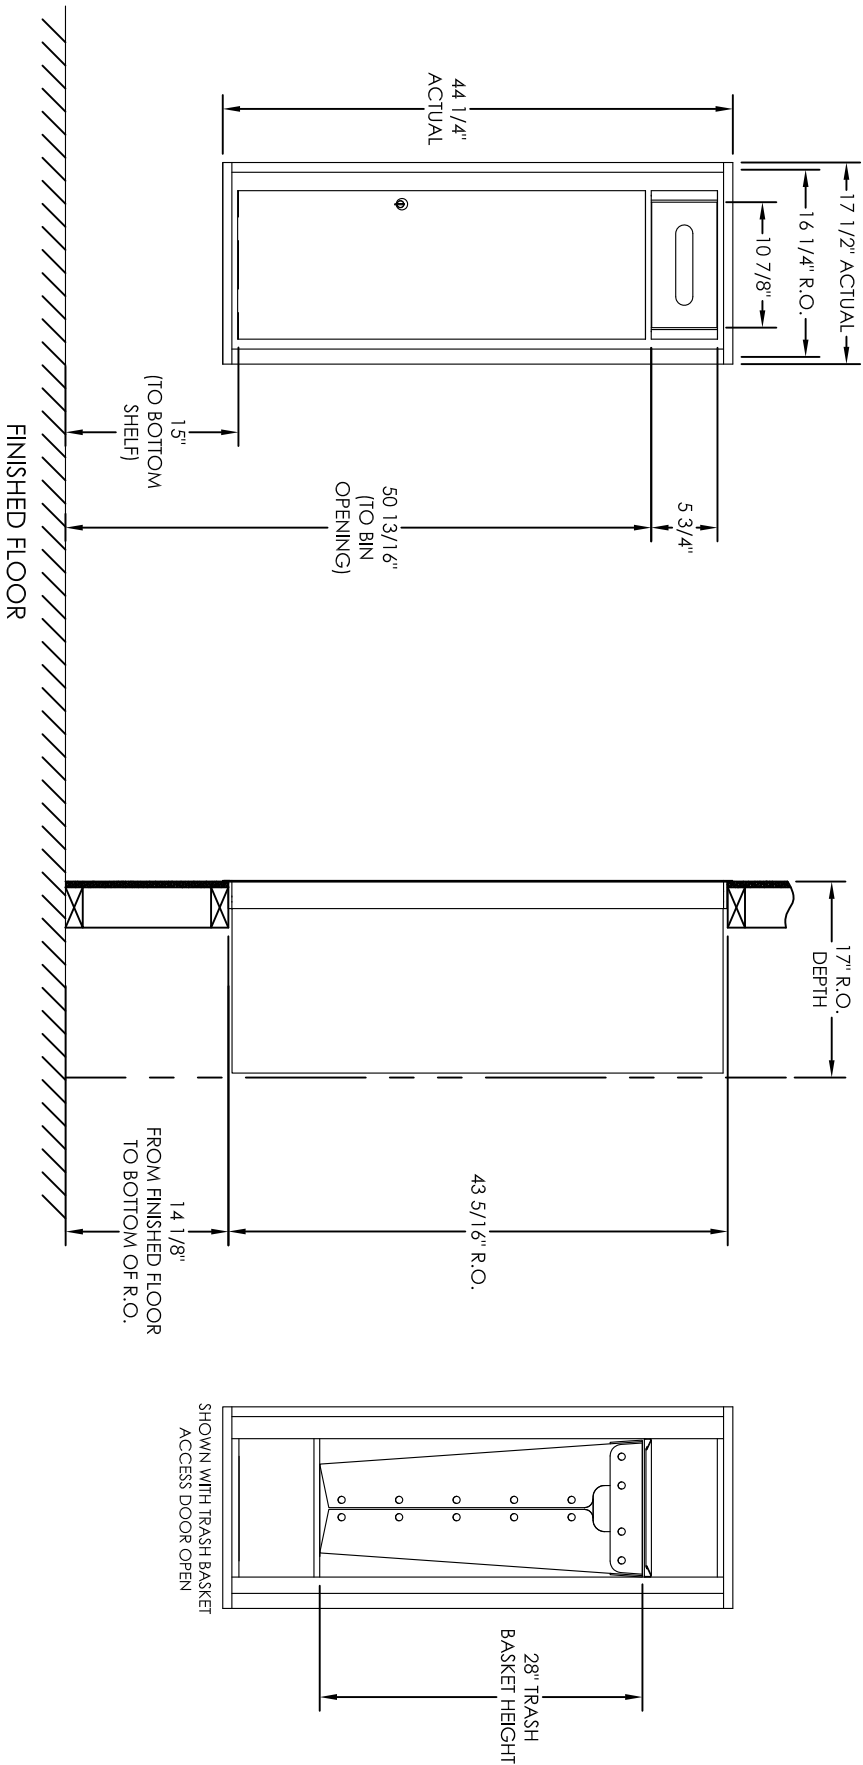

Versatile™ 4C Trash/Recycling Bin, 4C12S-BIN

- Notes:
1. 4C Trash/Recycling Bins are for private application only / not USPS Approved.
 2. Module may be recessed, surface, or pedestal mounted and coordinates with Florence 4C mailbox modules, see installation manual for details.
 3. Includes (1) trash/recycling compartment, (1) 15-gallon trash basket made of recycled plastic and customized to compartment (Note: trash bag furnished by others).

PRODUCT SERIES: VERSATILE™ 4C TRASH/RECYCLING BIN

1743 Quincy Ave. Suite 151

Naperville, IL 60540

800-824-9985

www.MailboxWorks.com

MODEL	REV	REV
4C12S-BIN	A	
SCALE	NONE	LAST REV DATE
DRAWING NUMBER	4C12S-BINCS	6/17/14
		DRAWN BY
		AFD