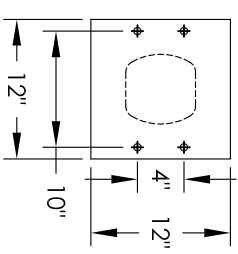

Versatile™ 4C Pedestal Mount Mailbox, 4C12S-2P-P

PEDESTAL DETAIL

COMPARTMENT CHART

DESCRIPTION	COMPARTMENT	COMPARTMENT SIZE	QTY.
PARCEL	PL6	20-1/2" H x 12" W x 15" D	2

PRODUCT SERIES: VERSATILE™ 4C PEDESTAL MOUNT MAILBOX

MODEL	REV
4C12S-2P-P	B
SCALE	LAST REV DATE
NONE	5/12/2014
DRAWING NUMBER	DRAWN BY
4C12S-2P-PCS	AFD