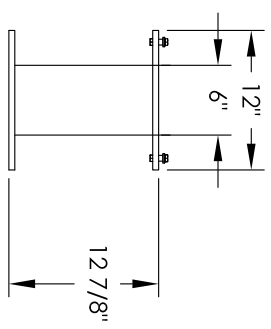

Versatile™ 4C Pedestal Mount Mailbox, 4C12S-2P-P

PEDESTAL DETAIL

COMPARTMENT CHART

DESCRIPTION	COMPARTMENT	COMPARTMENT SIZE	QTY.
PARCEL	PL6	20-1/2" H x 12" W x 15" D	2

PRODUCT SERIES: VERSATILE™ 4C PEDESTAL MOUNT MAILBOX

MODEL	REV
4C12S-2P-P	B
SCALE	LAST REV DATE
NONE	5/12/2014
DRAWING NUMBER	DRAWN BY
4C12S-2P-PCS	AFD