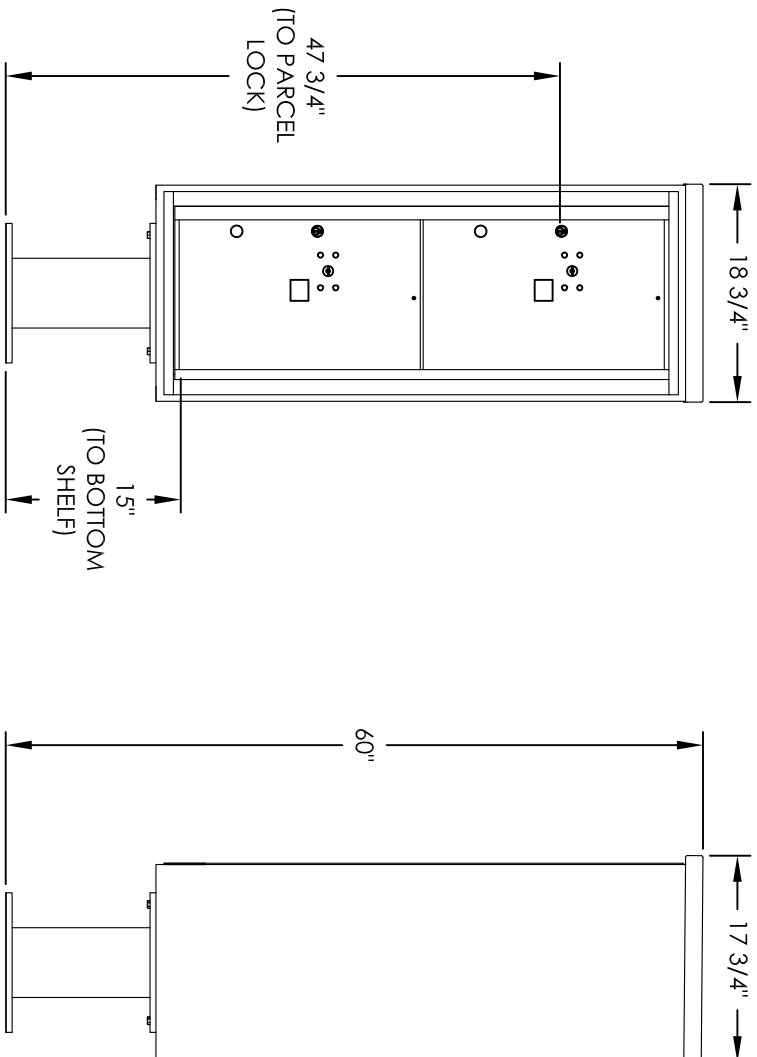

Versatile™ 4C Pedestal Mount Mailbox, 4C12S-2P-P

PEDESTAL DETAIL

COMPARTMENT CHART

DESCRIPTION	COMPARTMENT	COMPARTMENT SIZE	QTY.
PARCEL	PL6	20-1/2" H x 12" W x 15" D	2

PRODUCT SERIES: VERSATILE™ 4C PEDESTAL MOUNT MAILBOX

- NOTES:
1. 4C pedestal units are for private applications only / not USPS Approved.
 2. May be installed outside or inside - see foundation specification details within the 4C Installation Manual.

1743 Quincy Ave. Suite 151
 Naperville, IL 60540
 800-824-9985
 www.MailboxWorks.com

MODEL	REV
4C12S-2P-P	B
SCALE	LAST REV DATE
NONE	5/12/2014
DRAWING NUMBER	DRAWN BY
4C12S-2P-PCS	AFD