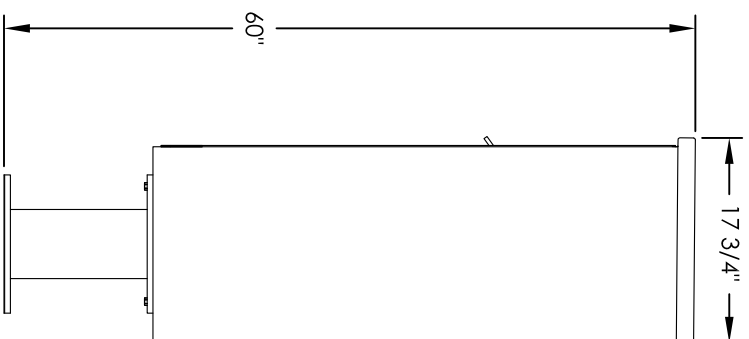

Versatile™ 4C Pedestal Mount Mailbox, 4C12S-10-P

PEDESTAL DETAIL

COMPARTMENT CHART

DESCRIPTION	COMPARTMENT	COMPARTMENT SIZE	QTY.
MAILBOX	MB1	3" H x 12" W x 15" D	10
OUTGOING MAIL	OM2	6-1/2" H x 12" W x 15" D	1

PRODUCT SERIES: VERSATILE™ 4C PEDESTAL MOUNT MAILBOX

- NOTES:
1. 4C pedestal units are for private applications only / not USPS Approved.
 2. May be installed outside or inside - see foundation specification details within the 4C Installation Manual.