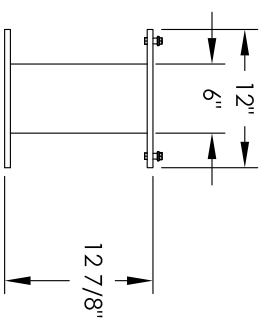

Versatile™ 4C Pedestal Mount Mailbox, 4C12S-10-P

PEDESTAL DETAIL

COMPARTMENT CHART

DESCRIPTION	COMPARTMENT	COMPARTMENT SIZE	QTY.
MAILBOX	MB1	3" H x 12" W x 15" D	10
OUTGOING MAIL	OM2	6-1/2" H x 12" W x 15" D	1