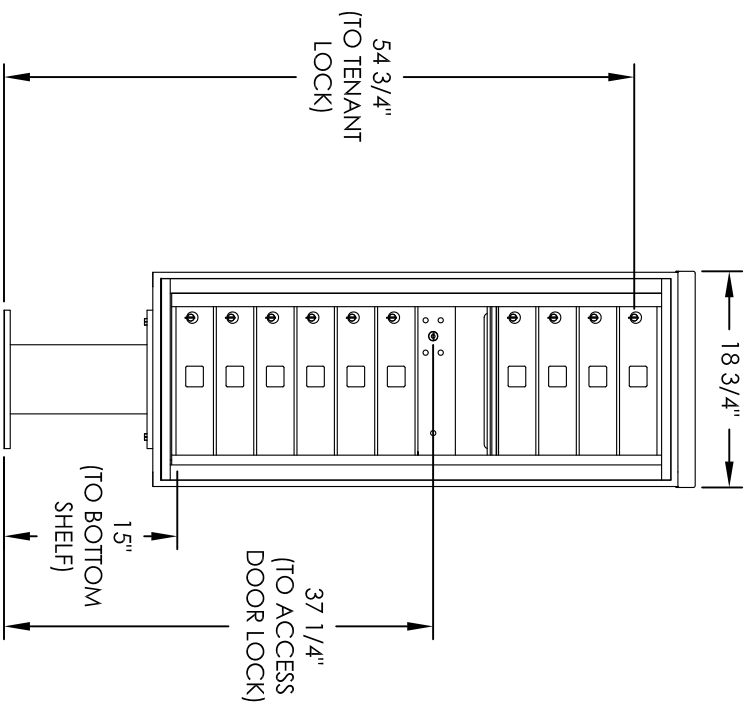

Versatile™ 4C Pedestal Mount Mailbox, 4C12S-10-P

PEDESTAL DETAIL

COMPARTMENT CHART

DESCRIPTION	COMPARTMENT	COMPARTMENT SIZE	QTY.
MAILBOX	MB1	3" H x 12" W x 15" D	10
OUTGOING MAIL	OM2	6-1/2" H x 12" W x 15" D	1

PRODUCT SERIES: VERSATILE™ 4C PEDESTAL MOUNT MAILBOX

- NOTES:
1. 4C pedestal units are for private applications only / not USPS Approved.
 2. May be installed outside or inside - see foundation specification details within the 4C Installation Manual.