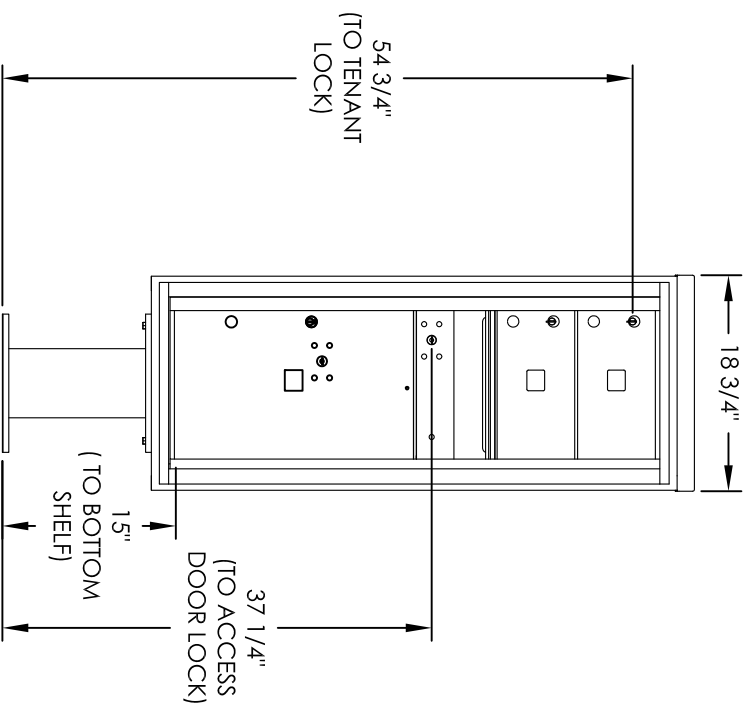

Versatile™ 4C Pedestal Mount Mailbox, 4C12S-02-P

PEDESTAL DETAIL

COMPARTMENT CHART

DESCRIPTION	COMPARTMENT	COMPARTMENT SIZE	QTY.
MAILBOX	MB2	6-1/2" H x 12" W x 15" D	2
OUTGOING MAIL	OM2	6-1/2" H x 12" W x 15" D	1
PARCEL	PL6	20-1/2" H x 12" W x 15" D	1

PRODUCT SERIES: VERSATILE™ 4C PEDESTAL MOUNT MAILBOX

- NOTES:
1. 4C pedestal units are for private applications only / not USPS Approved.
 2. May be installed outside or inside - see foundation specification details within the 4C Installation Manual.