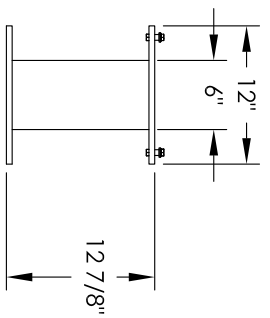

Versatile™ 4C Pedestal Mount Mailbox, 4C12S-02-P

PEDESTAL DETAIL

COMPARTMENT CHART

DESCRIPTION	COMPARTMENT	COMPARTMENT SIZE	QTY.
MAILBOX	MB2	6-1/2" H x 12" W x 15" D	2
OUTGOING MAIL	OM2	6-1/2" H x 12" W x 15" D	1
PARCEL	PL6	20-1/2" H x 12" W x 15" D	1