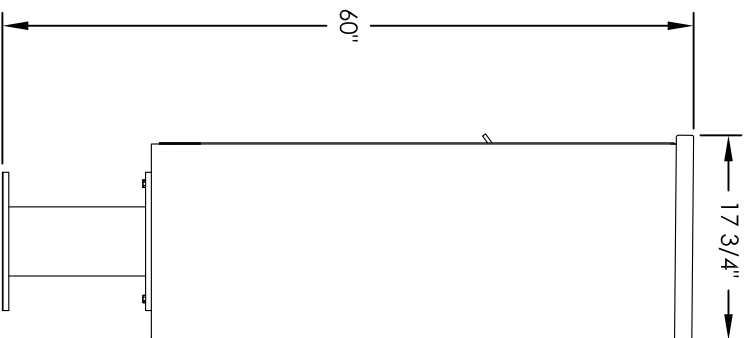

Versatile™ 4C Pedestal Mount Mailbox, 4C12S-02-P

PEDESTAL DETAIL

COMPARTMENT CHART

DESCRIPTION	COMPARTMENT	COMPARTMENT SIZE	QTY.
MAILBOX	MB2	6-1/2" H x 12" W x 15" D	2
OUTGOING MAIL	OM2	6-1/2" H x 12" W x 15" D	1
PARCEL	PL6	20-1/2" H x 12" W x 15" D	1

PRODUCT SERIES: VERSATILE™ 4C PEDESTAL MOUNT MAILBOX

- NOTES:
1. 4C pedestal units are for private applications only / not USPS Approved.
 2. May be installed outside or inside - see foundation specification details within the 4C Installation Manual.