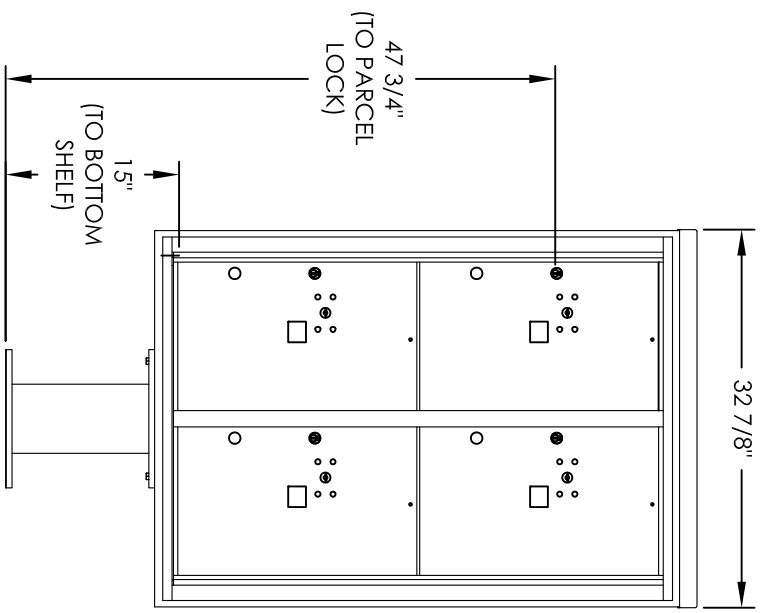

# Versatile™ 4C Pedestal Mount Mailbox, 4C12D-4P-P

## PEDESTAL DETAIL

## COMPARTMENT CHART

DESCRIPTION	COMPARTMENT	COMPARTMENT SIZE	QTY.
PARCEL	PL6	20-1/2" H x 12" W x 15" D	4

PRODUCT SERIES: VERSATILE™ 4C PEDESTAL MOUNT MAILBOX

1743 Quincy Ave. Suite 151  
 Naperville, IL 60540  
 800-824-9985  
 www.MailboxWorks.com

MODEL	4C12D-4P-P	REV	B
SCALE	NONE	LAST REV DATE	5/3/2014
DRAWING NUMBER	4C12D-4P-PCS	DRAWN BY	AFD

- NOTES:
1. 4C pedestal units are for private applications only / not USPS Approved.
  2. May be installed outside or inside - see foundation specification details within the 4C Installation Manual.