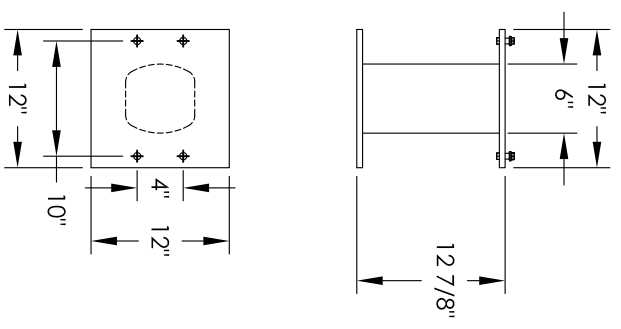

# Versatile™ 4C Pedestal Mount Mailbox, 4C12D-4P-P

## COMPARTMENT CHART

DESCRIPTION	COMPARTMENT	COMPARTMENT SIZE	QTY.
PARCEL	PL6	20-1/2" H x 12" W x 15" D	4

PRODUCT SERIES: VERSATILE™ 4C PEDESTAL MOUNT MAILBOX

1743 Quincy Ave. Suite 151  
 Naperville, IL 60540  
 800-824-9985  
 www.MailboxWorks.com