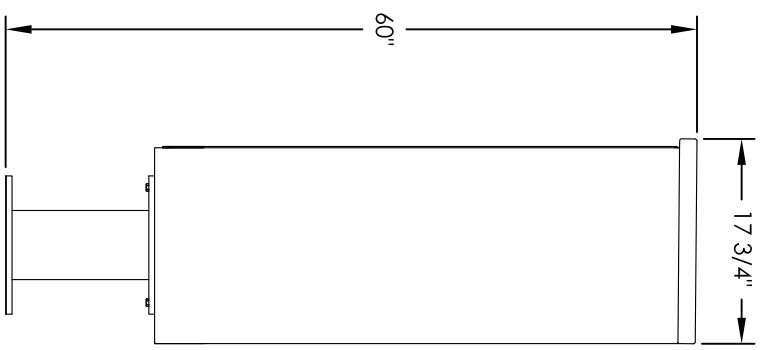

# Versatile™ 4C Pedestal Mount Mailbox, 4C12D-4P-P

## PEDESTAL DETAIL

## COMPARTMENT CHART

DESCRIPTION	COMPARTMENT	COMPARTMENT SIZE	QTY.
PARCEL	PL6	20-1/2" H x 12" W x 15" D	4

PRODUCT SERIES: VERSATILE™ 4C PEDESTAL MOUNT MAILBOX

1743 Quincy Ave. Suite 151  
 Naperville, IL 60540  
 800-824-9985  
 www.MailboxWorks.com