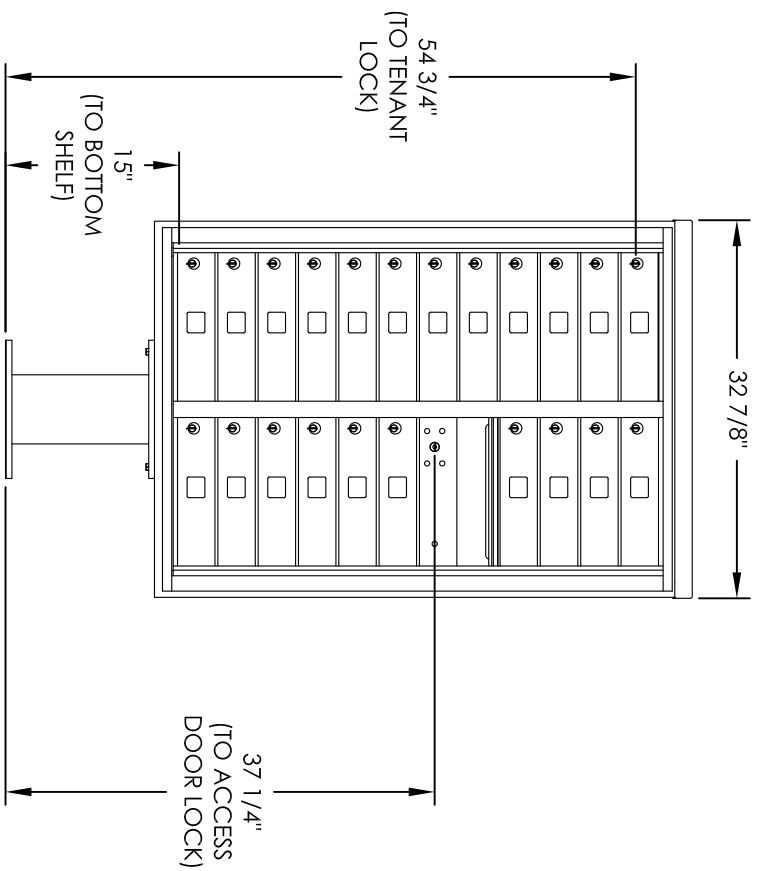

Versatile™ 4C Pedestal Mount Mailbox, 4C12D-22-P

PEDESTAL DETAIL

COMPARTMENT CHART

DESCRIPTION	COMPARTMENT	COMPARTMENT SIZE	QTY.
MAILBOX	MB1	3" H X 12" W X 15" D	22
OUTGOING MAIL	OM2	6-1/2" H X 12" W X 15" D	1

PRODUCT SERIES: VERSATILE™ 4C PEDESTAL MOUNT MAILBOX

- NOTES:
- 4C pedestal units are for private applications only / not USPS Approved.
 - May be installed outside or inside - see foundation specification details within the 4C Installation Manual.