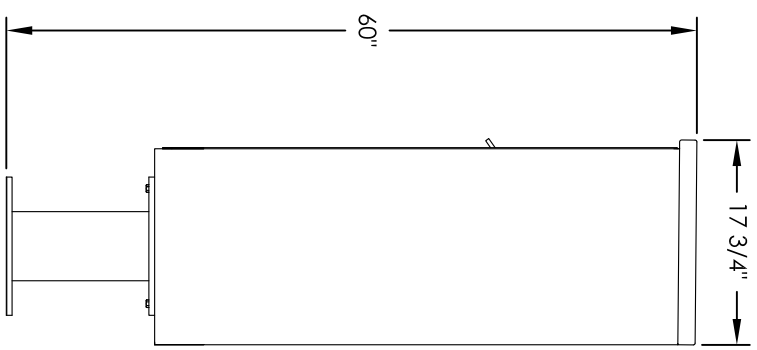

Versatile™ 4C Pedestal Mount Mailbox, 4C12D-22-P

PEDESTAL DETAIL

COMPARTMENT CHART

DESCRIPTION	COMPARTMENT	COMPARTMENT SIZE	QTY.
MAILBOX	MB1	3" H X 12" W X 15" D	22
OUTGOING MAIL	OM2	6-1/2" H X 12" W X 15" D	1

PRODUCT SERIES: VERSATILE™ 4C PEDESTAL MOUNT MAILBOX

- NOTES:
- 4C pedestal units are for private applications only / not USPS Approved.
 - May be installed outside or inside - see foundation specification details within the 4C Installation Manual.