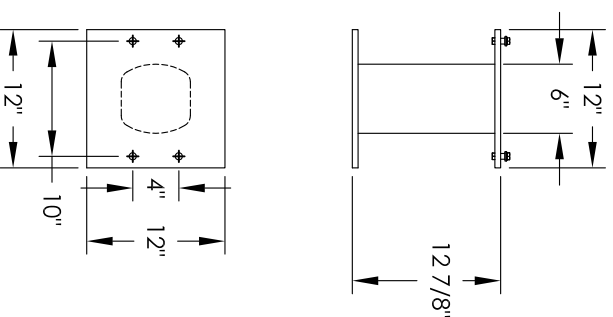

Versatile™ 4C Pedestal Mount Mailbox, 4C12D-22-P

PEDESTAL DETAIL

COMPARTMENT CHART

DESCRIPTION	COMPARTMENT	COMPARTMENT SIZE	QTY.
MAILBOX	MB1	3" H X 12" W X 15" D	22
OUTGOING MAIL	OM2	6-1/2" H X 12" W X 15" D	1

PRODUCT SERIES: VERSATILE™ 4C PEDESTAL MOUNT MAILBOX

- NOTES:
- 4C pedestal units are for private applications only / not USPS Approved.
 - May be installed outside or inside - see foundation specification details within the 4C Installation Manual.