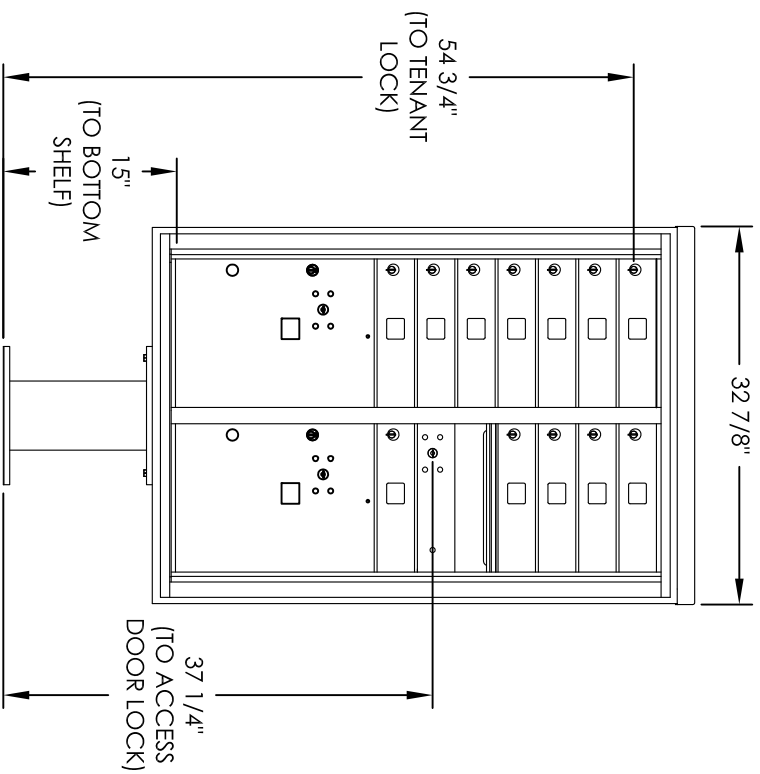

Versatile™ 4C Pedestal Mount Mailbox, 4C12D-12-P

PEDESTAL DETAIL

COMPARTMENT CHART

| DESCRIPTION | COMPARTMENT | COMPARTMENT SIZE | QTY. |
|---------------|-------------|--------------------------|------|
| MAILBOX | MB1 | 3" H x 12" W x 15" D | 12 |
| OUTGOING MAIL | OM2 | 6-1/2" H x 12" W x 15" D | 1 |
| PARCEL | PL5 | 17" H x 12" W x 15" D | 2 |

PRODUCT SERIES: VERSATILE™ 4C PEDESTAL MOUNT MAILBOX

- NOTES:
1. 4C pedestal units are for private applications only / not USPS Approved.
 2. May be installed outside or inside - see foundation specification details within the 4C Installation Manual.