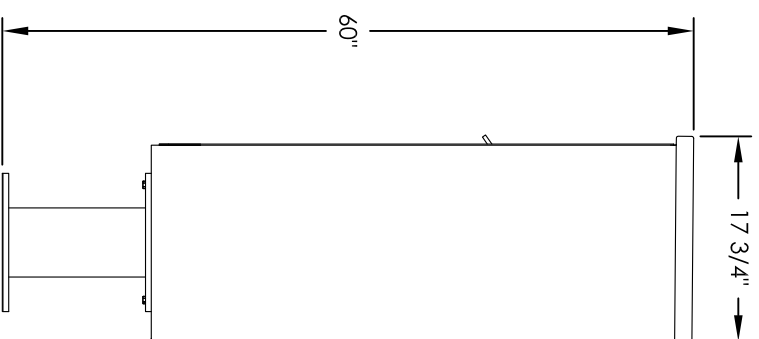

Versatile™ 4C Pedestal Mount Mailbox, 4C12D-12-P

PEDESTAL DETAIL

COMPARTMENT CHART

| DESCRIPTION | COMPARTMENT | COMPARTMENT SIZE | QTY. |
|---------------|-------------|--------------------------|------|
| MAILBOX | MB1 | 3" H x 12" W x 15" D | 12 |
| OUTGOING MAIL | OM2 | 6-1/2" H x 12" W x 15" D | 1 |
| PARCEL | PL5 | 17" H x 12" W x 15" D | 2 |

PRODUCT SERIES: VERSATILE™ 4C PEDESTAL MOUNT MAILBOX

- NOTES:
1. 4C pedestal units are for private applications only / not USPS Approved.
 2. May be installed outside or inside - see foundation specification details within the 4C Installation Manual.