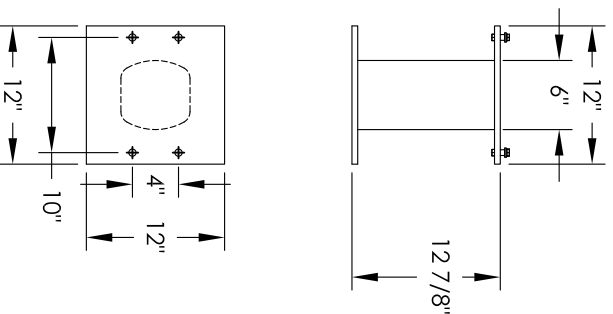

Versatile™ 4C Pedestal Mount Mailbox, 4C12D-12-P

PEDESTAL DETAIL

COMPARTMENT CHART

| DESCRIPTION | COMPARTMENT | COMPARTMENT SIZE | QTY. |
|---------------|-------------|--------------------------|------|
| MAILBOX | MB1 | 3" H x 12" W x 15" D | 12 |
| OUTGOING MAIL | OM2 | 6-1/2" H x 12" W x 15" D | 1 |
| PARCEL | PL5 | 17" H x 12" W x 15" D | 2 |

PRODUCT SERIES: VERSATILE™ 4C PEDESTAL MOUNT MAILBOX

- NOTES:
1. 4C pedestal units are for private applications only / not USPS Approved.
 2. May be installed outside or inside - see foundation specification details within the 4C Installation Manual.