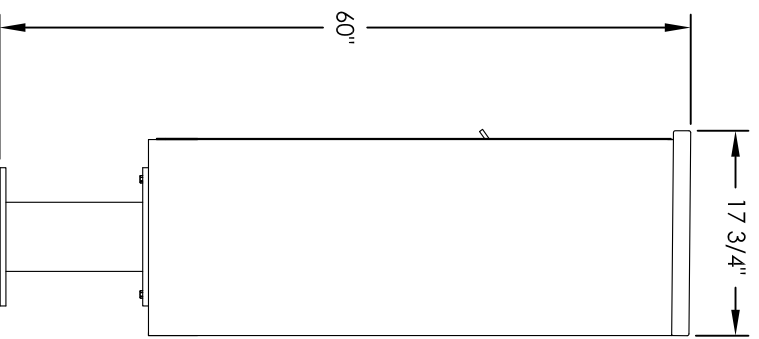

Versatile™ 4C Pedestal Mount Mailbox, 4C12D-11-P

PEDESTAL DETAIL

COMPARTMENT CHART

DESCRIPTION	COMPARTMENT	COMPARTMENT SIZE	QTY.
MAILBOX	MB1	3" H x 12" W x 15" D	11
OUTGOING MAIL	OM2	6-1/2" H x 12" W x 15" D	1
PARCEL	PL5	17" H x 12" W x 15" D	1
PARCEL	PL6	20-1/2" H x 12" W x 15" D	1

PRODUCT SERIES: VERSATILE™ 4C PEDESTAL MOUNT MAILBOX

- NOTES:
1. 4C pedestal units are for private applications only / not USPS Approved.
 2. May be installed outside or inside - see foundation specification details within the 4C Installation Manual.