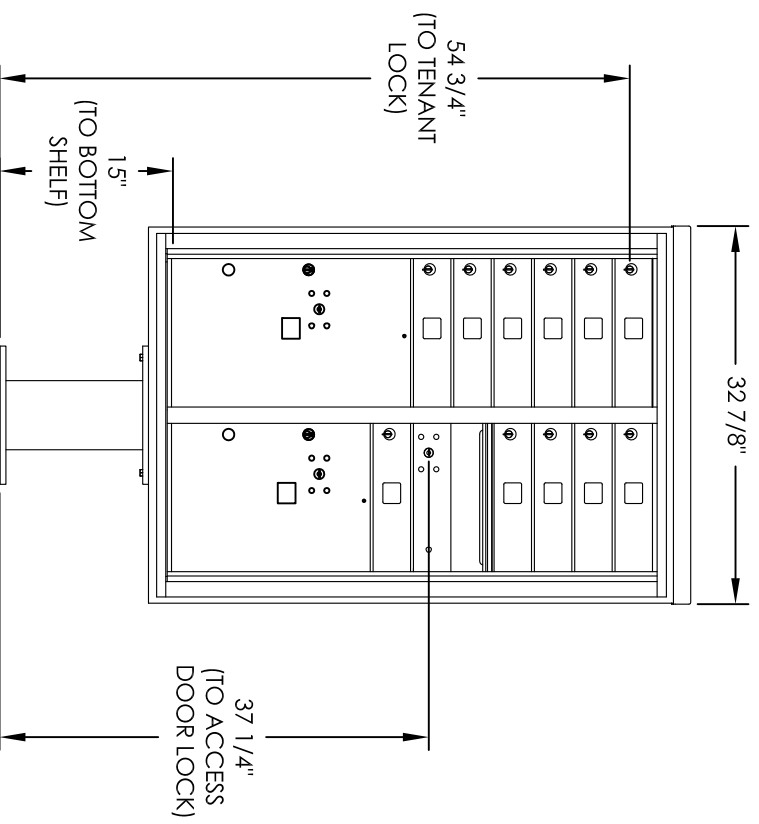

Versatile™ 4C Pedestal Mount Mailbox, 4C12D-11-P

PEDESTAL DETAIL

COMPARTMENT CHART

DESCRIPTION	COMPARTMENT	COMPARTMENT SIZE	QTY.
MAILBOX	MB1	3" H x 12" W x 15" D	11
OUTGOING MAIL	OM2	6-1/2" H x 12" W x 15" D	1
PARCEL	PL5	17" H x 12" W x 15" D	1
PARCEL	PL6	20-1/2" H x 12" W x 15" D	1

PRODUCT SERIES: VERSATILE™ 4C PEDESTAL MOUNT MAILBOX

- NOTES:
1. 4C pedestal units are for private applications only / not USPS Approved.
 2. May be installed outside or inside - see foundation specification details within the 4C Installation Manual.