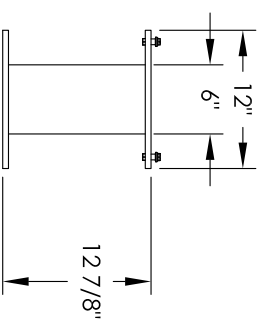

Versatile™ 4C Pedestal Mount Mailbox, 4C12D-11-P

PEDESTAL DETAIL

COMPARTMENT CHART

DESCRIPTION	COMPARTMENT	COMPARTMENT SIZE	QTY.
MAILBOX	MB1	3" H x 12" W x 15" D	11
OUTGOING MAIL	OM2	6-1/2" H x 12" W x 15" D	1
PARCEL	PL5	17" H x 12" W x 15" D	1
PARCEL	PL6	20-1/2" H x 12" W x 15" D	1