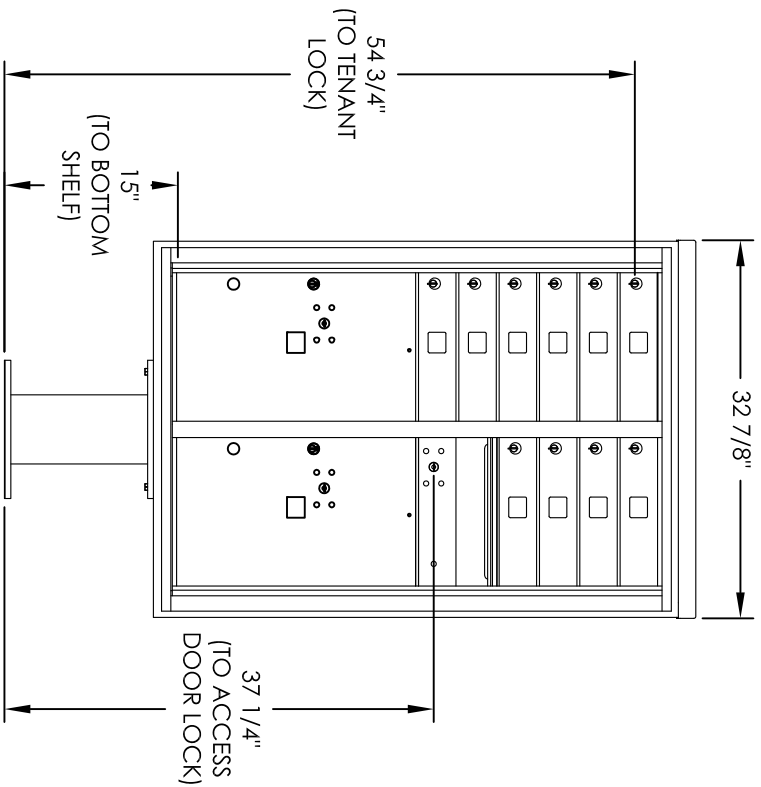

# Versatile™ 4C Pedestal Mount Mailbox, 4C12D-10-P

## PEDESTAL DETAIL

## COMPARTMENT CHART

DESCRIPTION	COMPARTMENT	COMPARTMENT SIZE	QTY.
MAILBOX	MB1	3" H x 12" W x 15" D	10
OUTGOING MAIL	OM2	6-1/2" H x 12" W x 15" D	1
PARCEL	PL6	20-1/2" H x 12" W x 15" D	2

PRODUCT SERIES: VERSATILE™ 4C PEDESTAL MOUNT MAILBOX

MODEL	REV	SCALE	LAST REV DATE
4C12D-10-P	B	NONE	5/16/2014
DRAWING NUMBER	DRAWN BY		
4C12D-10-PCS	AFD		