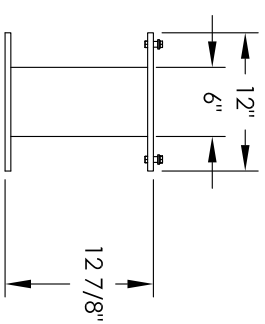

# Versatile™ 4C Pedestal Mount Mailbox, 4C12D-10-P

## COMPARTMENT CHART

DESCRIPTION	COMPARTMENT	COMPARTMENT SIZE	QTY.
MAILBOX	MB1	3" H x 12" W x 15" D	10
OUTGOING MAIL	OM2	6-1/2" H x 12" W x 15" D	1
PARCEL	PL6	20-1/2" H x 12" W x 15" D	2

PRODUCT SERIES: VERSATILE™ 4C PEDESTAL MOUNT MAILBOX

MODEL	REV	SCALE	LAST REV DATE
4C12D-10-P	B	NONE	5/16/2014
DRAWING NUMBER	DRAWN BY		
4C12D-10-PCS	AFD		