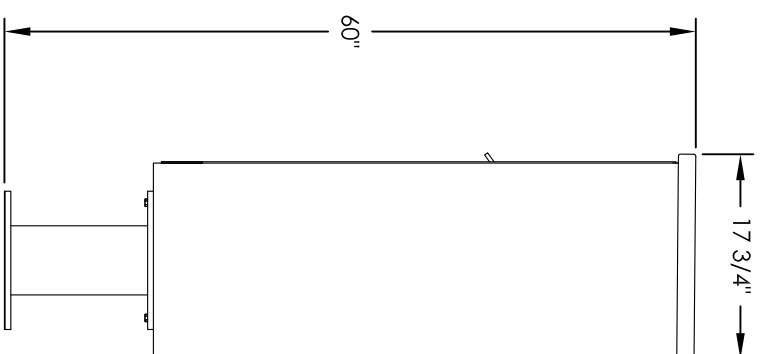

# Versatile™ 4C Pedestal Mount Mailbox, 4C12D-10-P

## PEDESTAL DETAIL

## COMPARTMENT CHART

DESCRIPTION	COMPARTMENT	COMPARTMENT SIZE	QTY.
MAILBOX	MB1	3" H x 12" W x 15" D	10
OUTGOING MAIL	OM2	6-1/2" H x 12" W x 15" D	1
PARCEL	PL6	20-1/2" H x 12" W x 15" D	2

PRODUCT SERIES: VERSATILE™ 4C PEDESTAL MOUNT MAILBOX

MODEL	REV	SCALE	LAST REV DATE
4C12D-10-P	B	NONE	5/16/2014
DRAWING NUMBER	DRAWN BY		
4C12D-10-PCS	AFD		