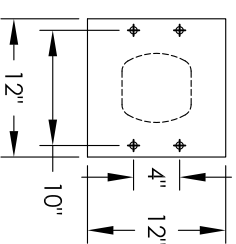

# Versatile™ 4C Pedestal Mount Mailbox, 4C12D-10-P

## COMPARTMENT CHART

DESCRIPTION	COMPARTMENT	COMPARTMENT SIZE	QTY.
MAILBOX	MB1	3" H x 12" W x 15" D	10
OUTGOING MAIL	OM2	6-1/2" H x 12" W x 15" D	1
PARCEL	PL6	20-1/2" H x 12" W x 15" D	2

PRODUCT SERIES: VERSATILE™ 4C PEDESTAL MOUNT MAILBOX

MODEL	REV	SCALE	LAST REV DATE
4C12D-10-P	B	NONE	5/16/2014
DRAWING NUMBER	DRAWN BY		
4C12D-10-PCS	AFD		