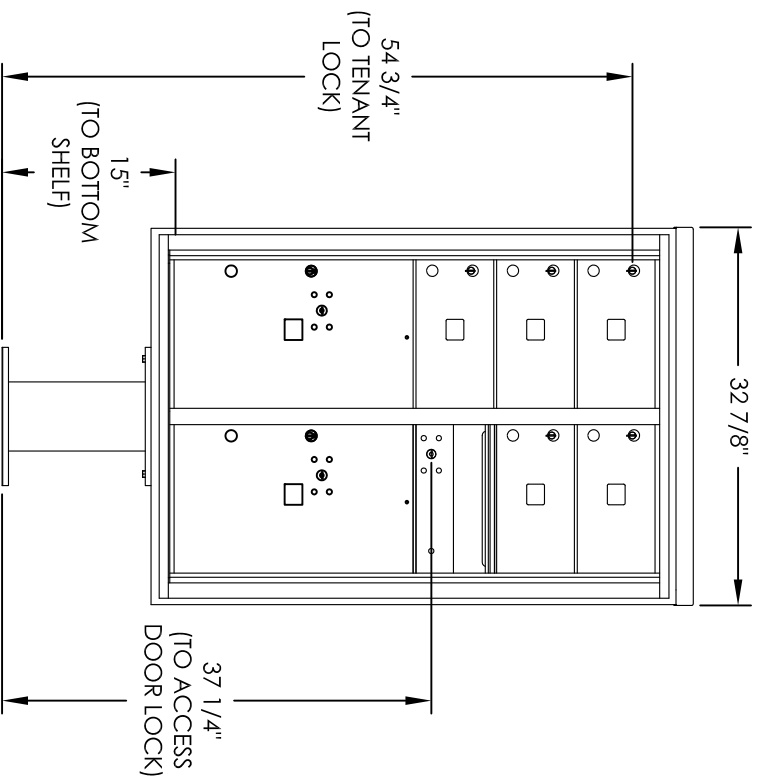

Versatile™ 4C Pedestal Mount Mailbox, 4C12D-05-P

PEDESTAL DETAIL

COMPARTMENT CHART

DESCRIPTION	COMPARTMENT	COMPARTMENT SIZE	QTY.
MAILBOX	MB2	6-1/2" H x 12" W x 15" D	5
OUTGOING MAIL	OM2	6-1/2" H x 12" W x 15" D	1
PARCEL	PL6	20-1/2" H x 12" W x 15" D	2

PRODUCT SERIES: VERSATILE™ 4C PEDESTAL MOUNT MAILBOX

- NOTES:
1. 4C pedestal units are for private applications only / not USPS Approved.
 2. May be installed outside or inside - see foundation specification details within the 4C Installation Manual.