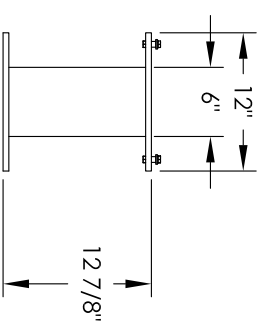

Versatile™ 4C Pedestal Mount Mailbox, 4C12D-05-P

PEDESTAL DETAIL

COMPARTMENT CHART

DESCRIPTION	COMPARTMENT	COMPARTMENT SIZE	QTY.
MAILBOX	MB2	6-1/2" H x 12" W x 15" D	5
OUTGOING MAIL	OM2	6-1/2" H x 12" W x 15" D	1
PARCEL	PL6	20-1/2" H x 12" W x 15" D	2