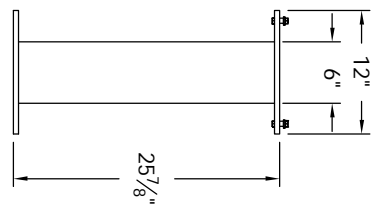

Versatile™ 4C Pedestal Mount Collection Box, 4C11S-HOP-P

PEDESTAL DETAIL

MAX BUNDLE SIZE			
HEIGHT	WIDTH	LENGTH	
4 1/4"	11 3/8"	6 1/4"	
3 1/2"	11 3/8"	11 1/2"	
3"	11 3/8"	14 3/4"	
2 1/2"	11 3/8"	14 3/4"	

- NOTES:
- 4C pedestal units are for private applications only / not USPS Approved.
 - May be installed outside or inside – see foundation specification details within the 4C installation Manual.
 - Collection Box compartment size is 20 5/8"H x 12"W x 15"D.
 - Fixed top panel is for security purposes and is not usable.