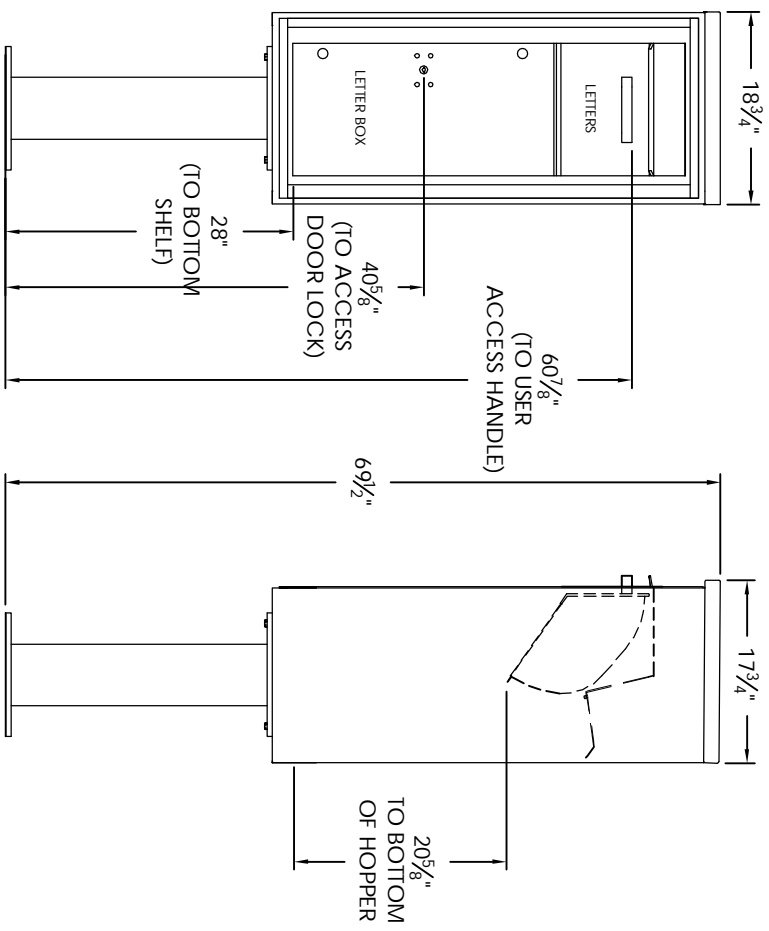

Versatile™ 4C Pedestal Mount Collection Box, 4C11S-HOP-P

PEDESTAL DETAIL

MAX BUNDLE SIZE			
HEIGHT	WIDTH	LENGTH	
4 1/4"	11 3/8"	6 1/4"	
3 1/2"	11 3/8"	11 1/2"	
3"	11 3/8"	14 3/4"	
2 1/2"	11 3/8"	14 3/4"	

- NOTES:
- 4C pedestal units are for private applications only / not USPS Approved.
 - May be installed outside or inside – see foundation specification details within the 4C installation Manual.
 - Collection Box compartment size is 20 5/8"H x 12"W x 15"D.
 - Fixed top panel is for security purposes and is not usable.

PRODUCT SERIES: VERSATILE™ 4C PEDESTAL MOUNT COLLECTION BOX

1743 Quincy Ave, Suite 151
 Naperville, IL 60540
 800-824-9985
 www.MailboxWorks.com

MODEL	4C11S-HOP-P	REV	C
SCALE	NONE	LAST REV DATE	7/02/2014
DRAWING NUMBER	4C11S-HOP-PCS	DRAWN BY	TNS