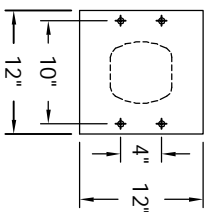

Versatile™ 4C Pedestal Mount Collection Box, 4C11S-HOP-P

PEDESTAL DETAIL

MAX BUNDLE SIZE			
HEIGHT	WIDTH	LENGTH	
4 1/4"	11 3/8"	6 1/4"	
3 1/2"	11 3/8"	11 1/2"	
3"	11 3/8"	14 3/4"	
2 1/2"	11 3/8"	14 3/4"	

- NOTES:
- 4C pedestal units are for private applications only / not USPS Approved.
 - May be installed outside or inside – see foundation specification details within the 4C installation Manual.
 - Collection Box compartment size is 20 5/8"H x 12"W x 15"D.
 - Fixed top panel is for security purposes and is not usable.