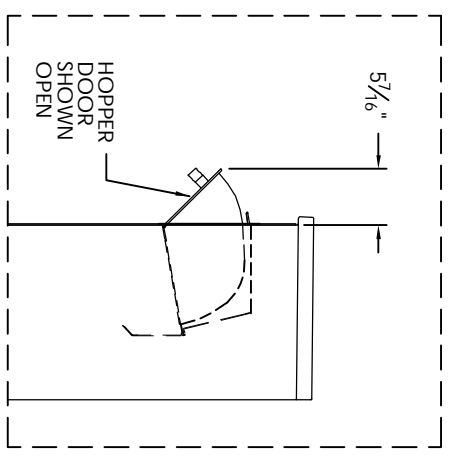

Versatile™ 4C Pedestal Mount Collection Box, 4C11S-HOP-P

PEDESTAL DETAIL

MAX BUNDLE SIZE			
HEIGHT	WIDTH	LENGTH	
4 1/4"	11 3/8"	6 1/4"	
3 1/2"	11 3/8"	11 1/2"	
3"	11 3/8"	14 3/4"	
2 1/2"	11 3/8"	14 3/4"	

- NOTES:
- 4C pedestal units are for private applications only / not USPS Approved.
 - May be installed outside or inside – see foundation specification details within the 4C installation Manual.
 - Collection Box compartment size is 20 5/8"H x 12"W x 15"D.
 - Fixed top panel is for security purposes and is not usable.

PRODUCT SERIES: VERSATILE™ 4C PEDESTAL MOUNT COLLECTION BOX

1743 Quincy Ave, Suite 151
 Naperville, IL 60540
 800-824-9985
 www.MailboxWorks.com

MODEL	4C11S-HOP-P	REV	C
SCALE	NONE	LAST REV DATE	7/02/2014
DRAWING NUMBER	4C11S-HOP-PCS	DRAWN BY	TNS