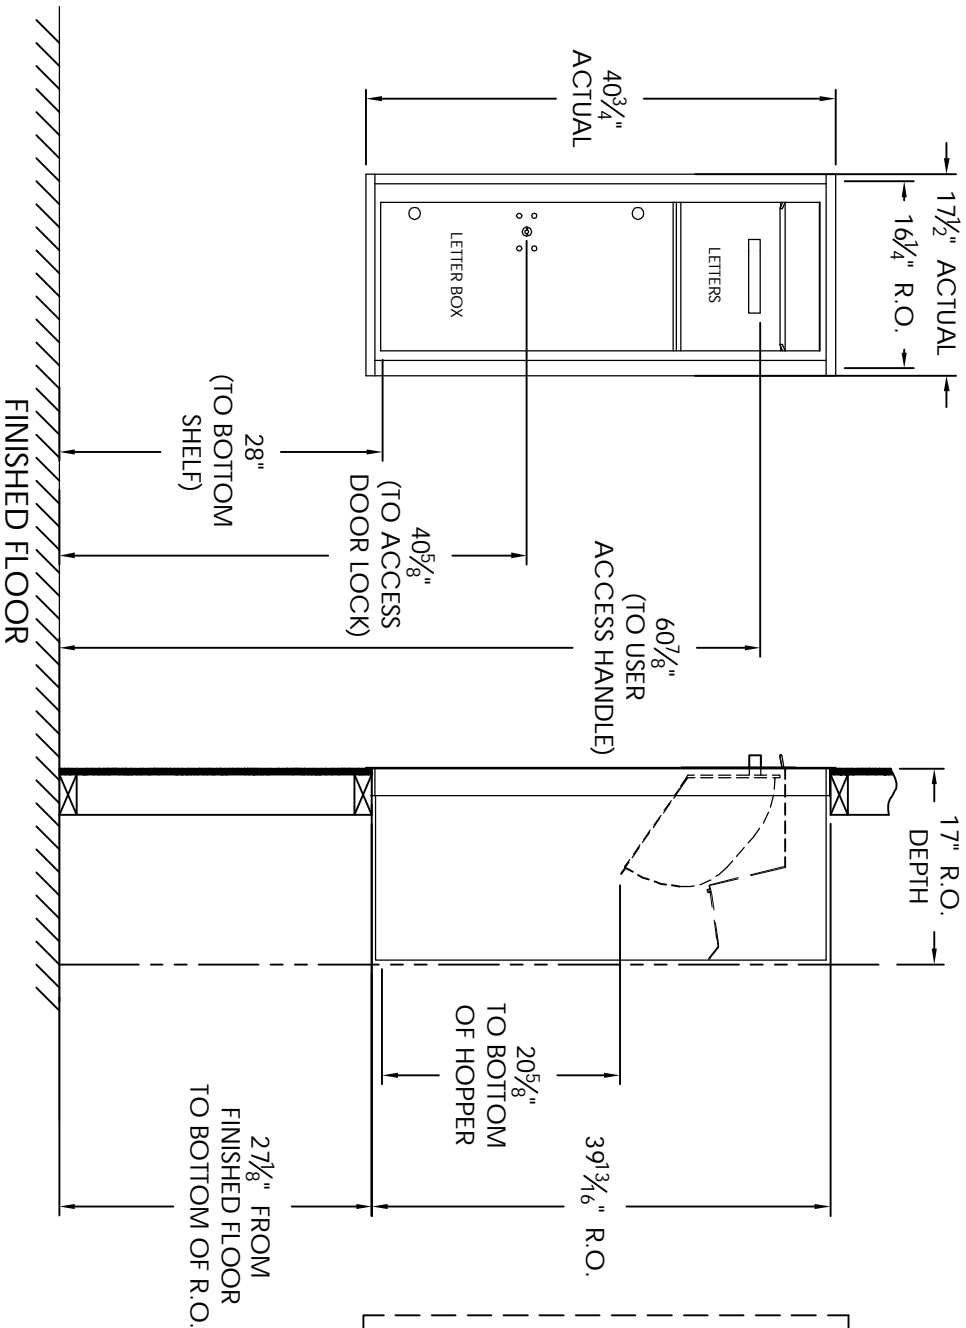

# Versatile™ 4C Collection Box, 4C11S-HOP

MAX BUNDLE SIZE			
HEIGHT	WIDTH	LENGTH	
4 1/4"	11 3/8"	6 1/4"	
3 1/2"	11 3/8"	11 1/2"	
3"	11 3/8"	14 3/4"	
2 1/2"	11 3/8"	14 3/4"	

- NOTES:
1. 4C Collection boxes are USPS Approved.
  2. Module may be recessed, surface, or pedestal mounted and coordinates with Florence versatile™ 4C mailbox modules, see installation manual for details.
  3. Collection Box compartment size is 20 5/8" H x 12" W x 15"D.
  4. Fixed top panel is for security purposes and is not usable.

PRODUCT SERIES: VERSATILE™ 4C COLLECTION BOX

1743 Quincy Ave, Suite 151  
 Naperville, IL 60540  
 800-824-9985

www.MailboxWorks.com

MODEL	4C11S-HOP	REV	E
SCALE	NONE	LAST REV DATE	7/02/2014
DRAWING NUMBER	4C11S-HOPCS	DRAWN BY	TNS