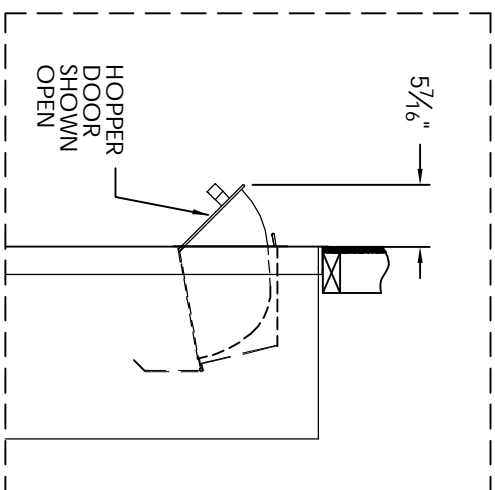

# Versatile™ 4C Collection Box, 4C11S-HOP

MAX BUNDLE SIZE			
HEIGHT	WIDTH	LENGTH	
4 1/4"	11 3/8"	6 1/4"	
3 1/2"	11 3/8"	11 1/2"	
3"	11 3/8"	14 3/4"	
2 1/2"	11 3/8"	14 3/4"	

- NOTES:
1. 4C Collection boxes are USPS Approved.
  2. Module may be recessed, surface, or pedestal mounted and coordinates with Florence versatile™ 4C mailbox modules, see installation manual for details.
  3. Collection Box compartment size is 20 5/8" H x 12" W x 15"D.
  4. Fixed top panel is for security purposes and is not usable.

PRODUCT SERIES: VERSATILE™ 4C COLLECTION BOX

1743 Quincy Ave, Suite 151  
 Naperville, IL 60540  
 800-824-9985

www.MailboxWorks.com

MODEL	4C11S-HOP	REV	E
SCALE	NONE	LAST REV DATE	7/02/2014
DRAWING NUMBER	4C11S-HOPCS	DRAWN BY	TNS