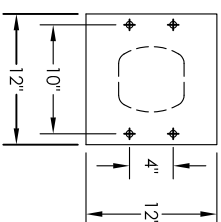

versatile™ 4C Pedestal Mount Trash/Recycling Bin, 4C11S-BIN-P

PEDESTAL DETAIL

- Notes:
1. 4C Trash / Recycling Bins are for private application only / not USPS Approved.
 2. May be installed outside or inside - see foundation specification details within the 4C Installation Manual.
 3. Includes (1) trash/recycling compartment, (1) 15-gallon trash basket made of recycled plastic and customized to compartment (Note: trash bag furnished by others).

PRODUCT SERIES: VERSATILE™ 4C PEDESTAL MOUNT TRASH/RECYCLING BIN

1743 Quincy Ave. Suite 151
 Naperville, IL 60540
 800-824-9985

www.MailboxWorks.com

MODEL	4C11S-BIN-P	REV	B
SCALE	NONE	LAST REV DATE	6/17/14
DRAWING NUMBER	4C11S-BIN-PCS	DRAWN BY	AFD