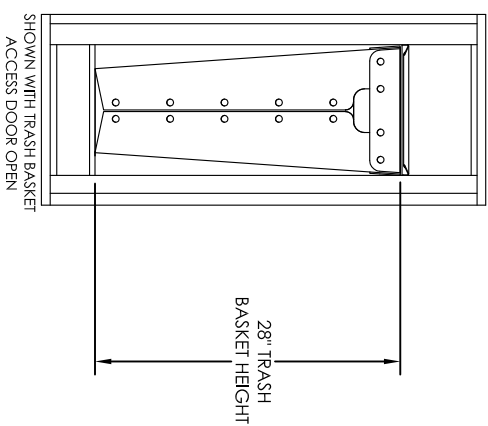

versatile™ 4C Pedestal Mount Trash/Recycling Bin, 4C11S-BIN-P

PEDESTAL DETAIL

- Notes:
1. 4C Trash / Recycling Bins are for private application only / not USPS Approved.
 2. May be installed outside or inside - see foundation specification details within the 4C Installation Manual.
 3. Includes (1) trash/recycling compartment, (1) 15-gallon trash basket made of recycled plastic and customized to compartment (Note: trash bag furnished by others).

PRODUCT SERIES: VERSATILE™ 4C PEDESTAL MOUNT TRASH/RECYCLING BIN

1743 Quincy Ave. Suite 151
 Naperville, IL 60540
 800-824-9985

www.MailboxWorks.com

MODEL	4C11S-BIN-P	REV	B
SCALE	NONE	LAST REV DATE	6/17/14
DRAWING NUMBER	4C11S-BIN-PCS	DRAWN BY	AFD