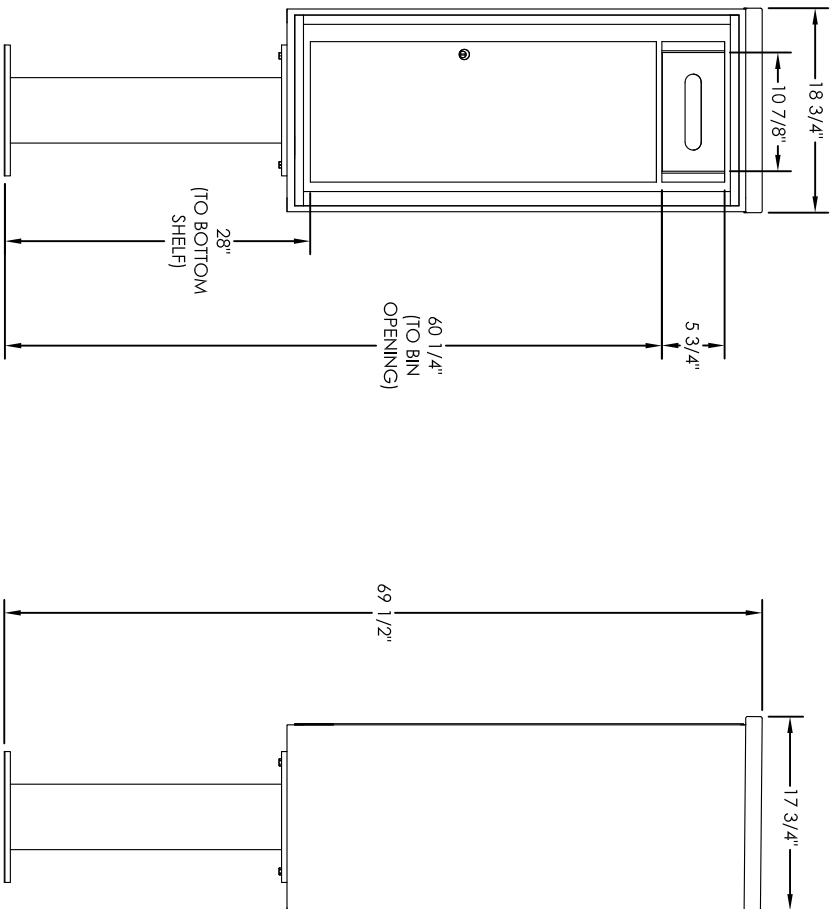

versatile™ 4C Pedestal Mount Trash/Recycling Bin, 4C11S-BIN-P

PEDESTAL DETAIL

- Notes:
1. 4C Trash / Recycling Bins are for private application only / not USPS Approved.
 2. May be installed outside or inside - see foundation specification details within the 4C Installation Manual.
 3. Includes (1) trash/recycling compartment, (1) 15-gallon trash basket made of recycled plastic and customized to compartment (Note: trash bag furnished by others).

PRODUCT SERIES: VERSATILE™ 4C PEDESTAL MOUNT TRASH/RECYCLING BIN

1743 Quincy Ave. Suite 151
 Naperville, IL 60540
 800-824-9985

www.MailboxWorks.com

MODEL	4C11S-BIN-P	REV	B
SCALE	NONE	LAST REV DATE	6/17/14
DRAWING NUMBER	4C11S-BIN-PCS	DRAWN BY	AFD