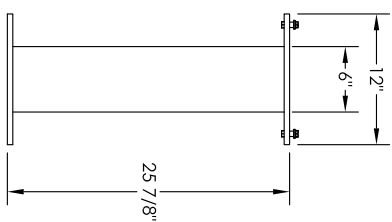

versatile™ 4C Pedestal Mount Trash/Recycling Bin, 4C11S-BIN-P

PEDESTAL DETAIL

- Notes:
1. 4C Trash / Recycling Bins are for private application only / not USPS Approved.
 2. May be installed outside or inside - see foundation specification details within the 4C Installation Manual.
 3. Includes (1) trash/recycling compartment, (1) 15-gallon trash basket made of recycled plastic and customized to compartment (Note: trash bag furnished by others).

PRODUCT SERIES: VERSATILE™ 4C PEDESTAL MOUNT TRASH/RECYCLING BIN

1743 Quincy Ave. Suite 151
 Naperville, IL 60540
 800-824-9985

www.MailboxWorks.com

MODEL	4C11S-BIN-P	REV	B
SCALE	NONE	LAST REV DATE	6/17/14
DRAWING NUMBER	4C11S-BIN-PCS	DRAWN BY	AFD