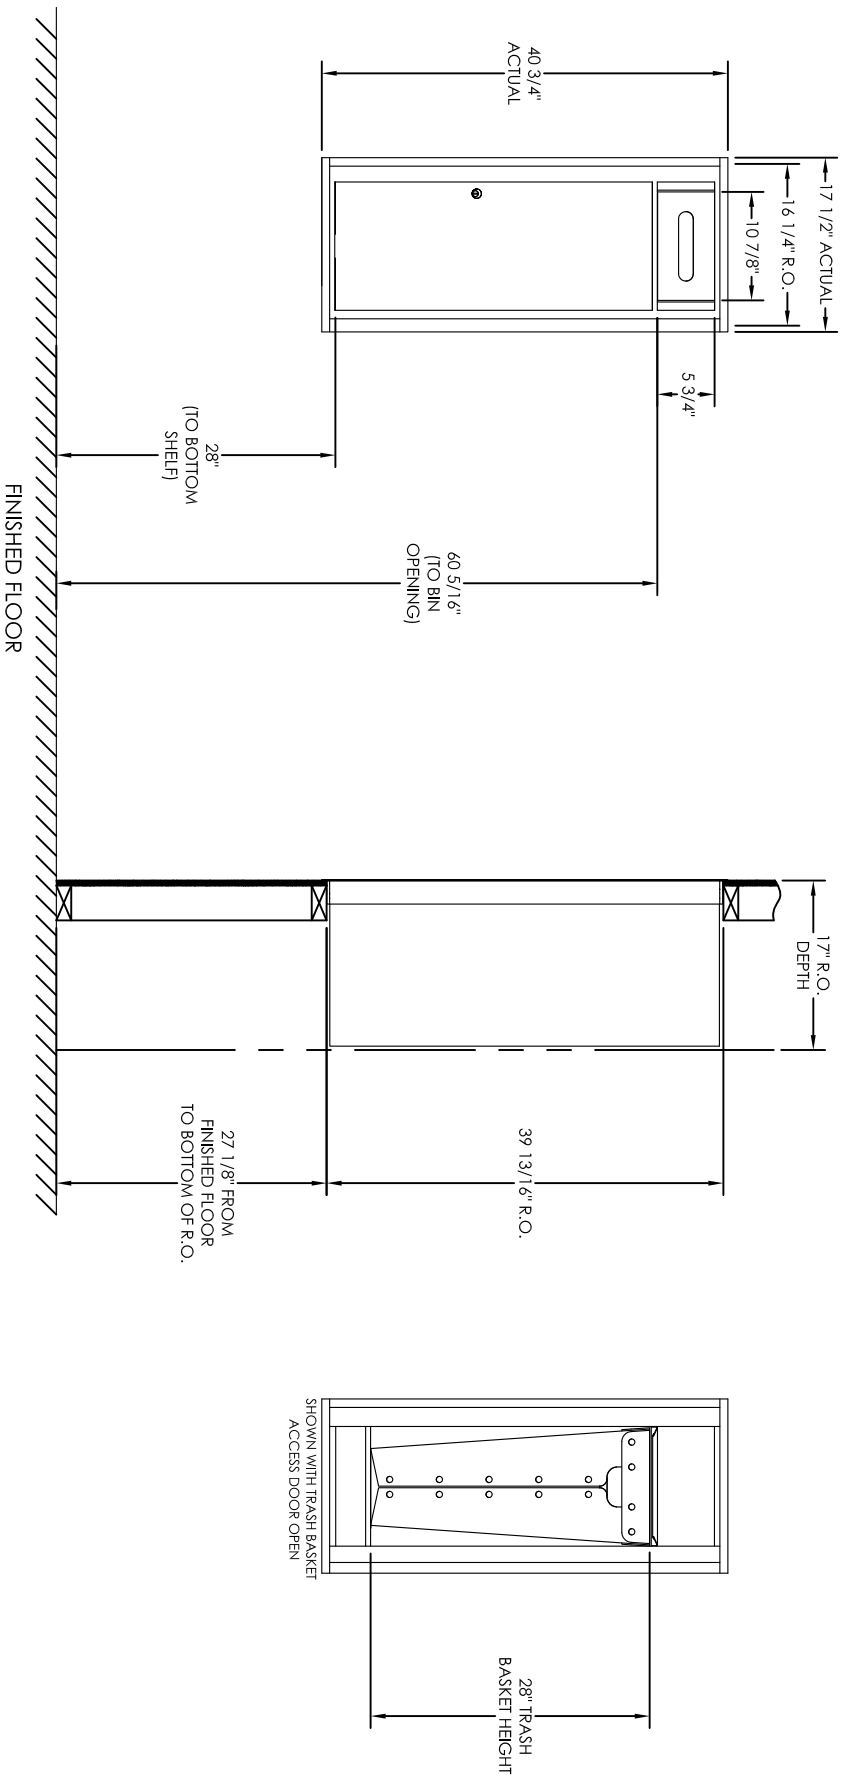

versatile™ 4C Trash/Recycling Bin, 4C11S-BIN

- Notes:
1. 4C Trash/Recycling Bins are for private application only / not USPS Approved.
 2. Module may be recessed, surface, or pedestal mounted and coordinates with Florence 4C mailbox modules, see installation manual for details.
 3. Includes (1) trash/recycling compartment, (1) 15-gallon trash basket made of recycled plastic and customized to compartment (Note: trash bag furnished by others).

PRODUCT SERIES: VERSATILE™ 4C TRASH/RECYCLING BIN

1743 Quincy Ave. Suite 151
 Naperville, IL 60540
 800-824-9985
 www.MailboxWorks.com

MODEL	REV	REV
4C11S-BIN	A	
SCALE	NONE	LAST REV DATE
DRAWING NUMBER	4C11S-BINCS	6/17/14
		DRAWN BY
		AFD