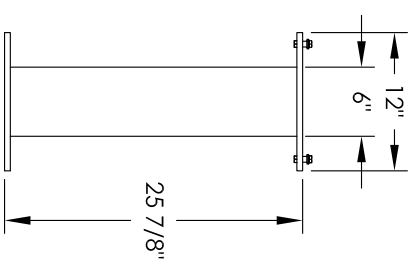

# Versatile™ 4C Pedestal Mount Mailbox, 4C11S-09-P

PEDESTAL DETAIL

## COMPARTMENT CHART

DESCRIPTION	COMPARTMENT	COMPARTMENT SIZE	QTY.
MAILBOX	MB1	3" H X 12" W X 15" D	9
OUTGOING MAIL	OM2	6-1/2" H X 12" W X 15" D	1

PRODUCT SERIES: VERSATILE™ 4C PEDESTAL MOUNT MAILBOX

- NOTES:
1. 4C pedestal units are for private applications only / not USPS Approved.
  2. May be installed outside or inside - see foundation specification details within the 4C Installation Manual.