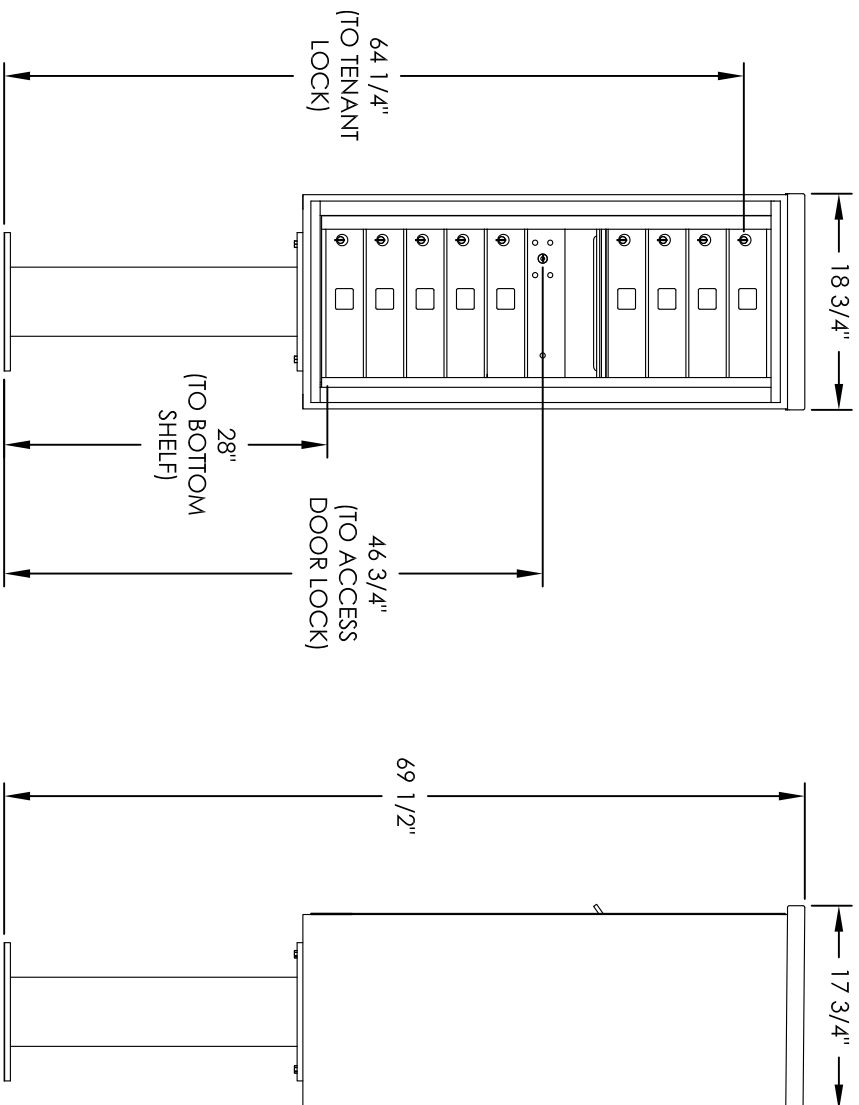

# Versatile™ 4C Pedestal Mount Mailbox, 4C11S-09-P

PEDESTAL DETAIL

## COMPARTMENT CHART

DESCRIPTION	COMPARTMENT	COMPARTMENT SIZE	QTY.
MAILBOX	MB1	3" H X 12" W X 15" D	9
OUTGOING MAIL	OM2	6-1/2" H X 12" W X 15" D	1

PRODUCT SERIES: VERSATILE™ 4C PEDESTAL MOUNT MAILBOX

- NOTES:
1. 4C pedestal units are for private applications only / not USPS Approved.
  2. May be installed outside or inside - see foundation specification details within the 4C Installation Manual.