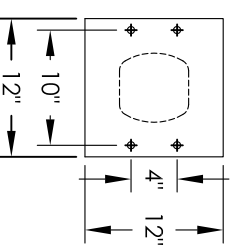

# Versatile™ 4C Pedestal Mount Mailbox, 4C11S-09-P

PEDESTAL DETAIL

## COMPARTMENT CHART

DESCRIPTION	COMPARTMENT	COMPARTMENT SIZE	QTY.
MAILBOX	MB1	3" H X 12" W X 15" D	9
OUTGOING MAIL	OM2	6-1/2" H X 12" W X 15" D	1

PRODUCT SERIES: VERSATILE™ 4C PEDESTAL MOUNT MAILBOX

- NOTES:
1. 4C pedestal units are for private applications only / not USPS Approved.
  2. May be installed outside or inside - see foundation specification details within the 4C Installation Manual.