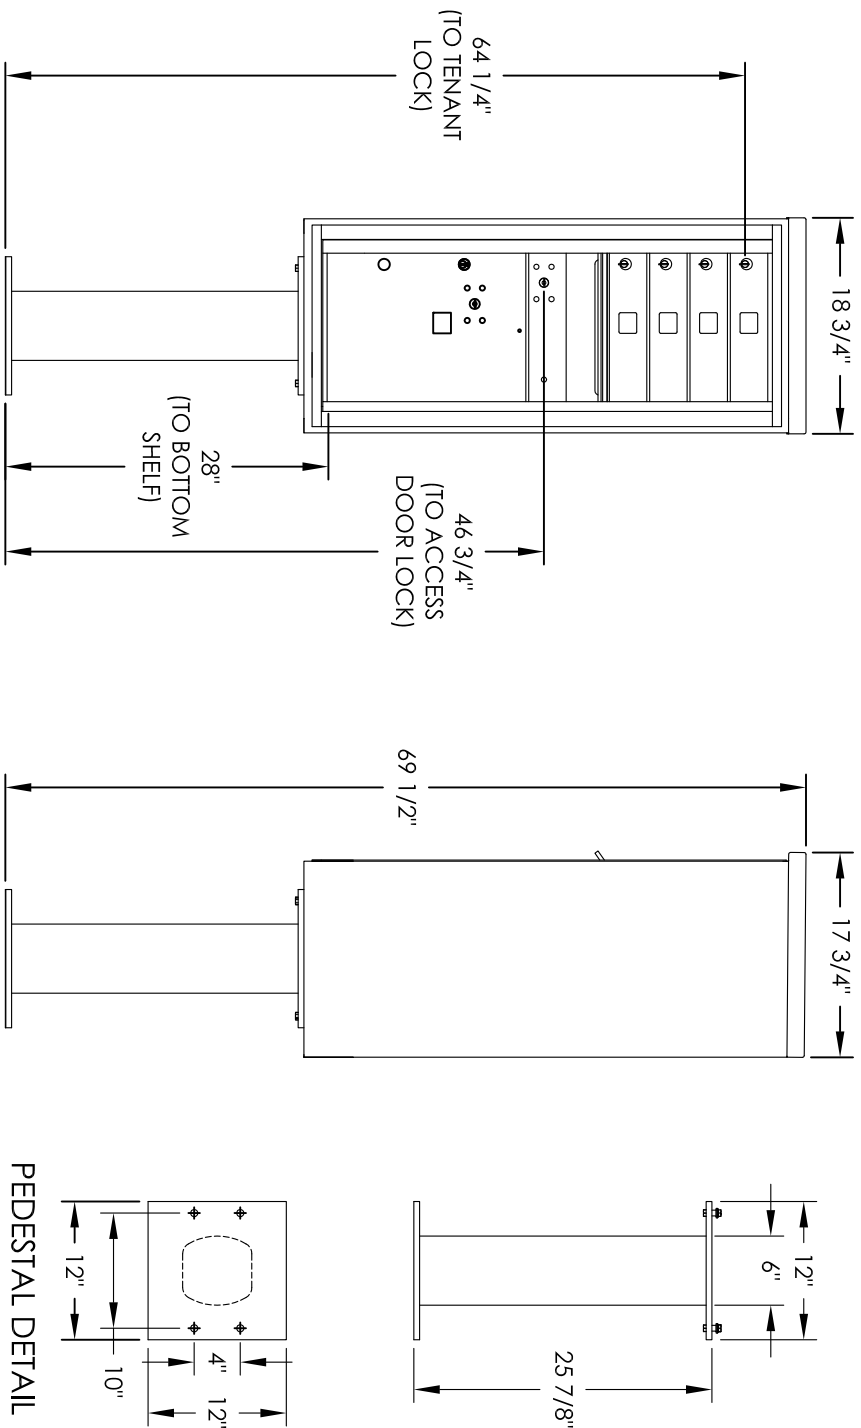

# Versatile™ 4C Pedestal Mount Mailbox, 4C11S-04-P

## COMPARTMENT CHART

DESCRIPTION	COMPARTMENT	COMPARTMENT SIZE	QTY.
MAILBOX	MB1	3" H x 12" W x 15" D	4
OUTGOING MAIL	OM2	6-1/2" H x 12" W x 15" D	1
PARCEL	PL5	17" H x 12" W x 15" D	1

PRODUCT SERIES: VERSATILE™ 4C PEDESTAL MOUNT MAILBOX