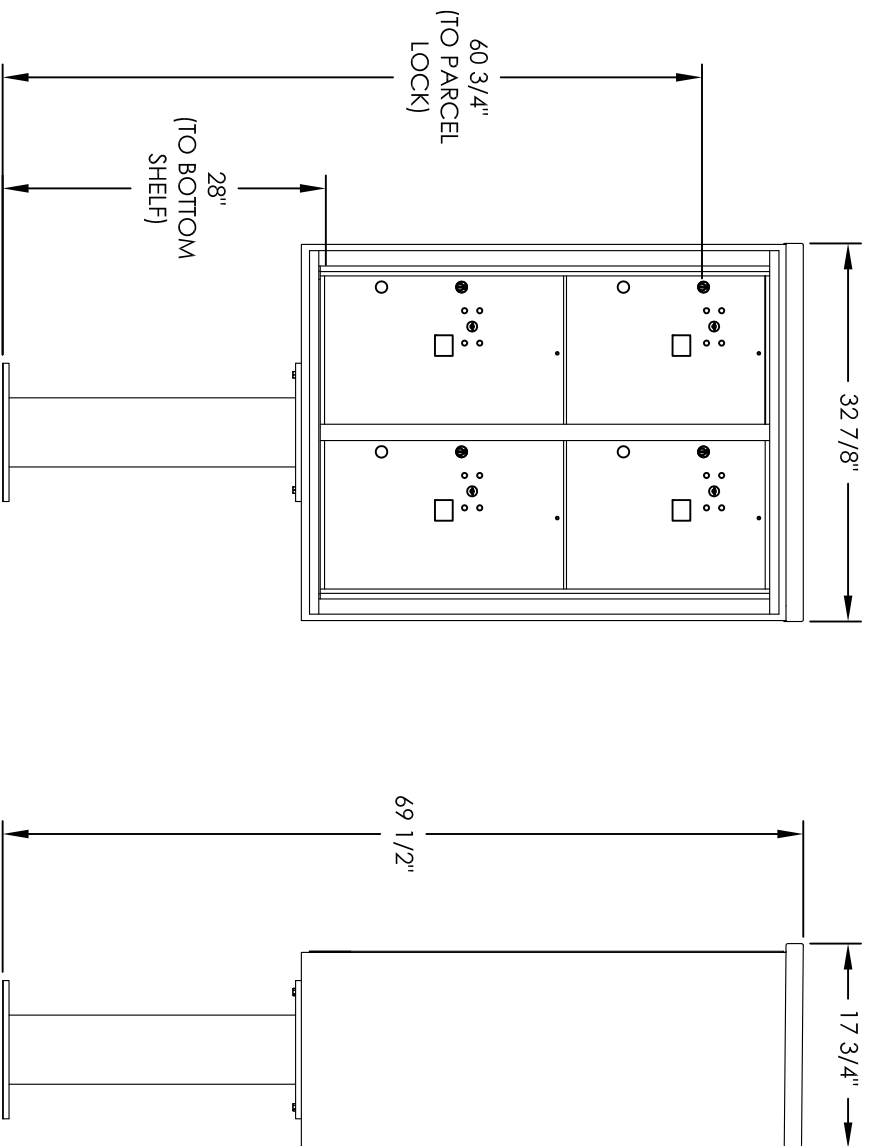

Versatile™ 4C Pedestal Mount Mailbox, 4C11D-4P-P

PEDESTAL DETAIL

COMPARTMENT CHART

DESCRIPTION	COMPARTMENT	COMPARTMENT SIZE	QTY.
PARCEL	PL5	17" H x 12" W x 15" D	2
PARCEL	PL6	20-1/2" H x 12" W x 15" D	2

PRODUCT SERIES: VERSATILE™ 4C PEDESTAL MOUNT MAILBOX

1743 Quincy Ave., Suite 151
 Naperville, IL 60540
 800-824-9985
 www.MailboxWorks.com

MODEL	REV
4C11D-4P-P	E
SCALE	LAST REV DATE
NONE	5/3/2014
DRAWING NUMBER	DRAWN BY
4C11D-4P-PCS	SDH

- NOTES:
1. 4C pedestal units are for private applications only / not USPS Approved.
 2. May be installed outside or inside - see foundation specification details within the 4C Installation Manual.