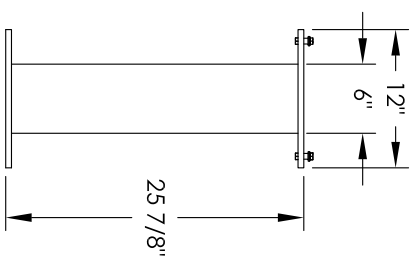

Versatile™ 4C Pedestal Mount Mailbox, 4C11D-4P-P

PEDESTAL DETAIL

COMPARTMENT CHART

DESCRIPTION	COMPARTMENT	COMPARTMENT SIZE	QTY.
PARCEL	PL5	17" H x 12" W x 15" D	2
PARCEL	PL6	20-1/2" H x 12" W x 15" D	2

PRODUCT SERIES: VERSATILE™ 4C PEDESTAL MOUNT MAILBOX

1743 Quincy Ave., Suite 151
 Naperville, IL 60540
 800-824-9985
 www.MailboxWorks.com

MODEL	REV
4C11D-4P-P	E
SCALE	LAST REV DATE
NONE	5/3/2014
DRAWING NUMBER	DRAWN BY
4C11D-4P-PCS	SDH

- NOTES:
1. 4C pedestal units are for private applications only / not USPS Approved.
 2. May be installed outside or inside - see foundation specification details within the 4C Installation Manual.