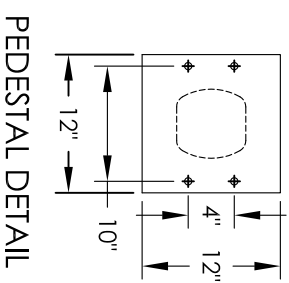

Versatile™ 4C Pedestal Mount Mailbox, 4C11D-4P-P

PEDESTAL DETAIL

COMPARTMENT CHART

DESCRIPTION	COMPARTMENT	COMPARTMENT SIZE	QTY.
PARCEL	PL5	17" H x 12" W x 15" D	2
PARCEL	PL6	20-1/2" H x 12" W x 15" D	2

PRODUCT SERIES: VERSATILE™ 4C PEDESTAL MOUNT MAILBOX

1743 Quincy Ave., Suite 151
 Naperville, IL 60540
 800-824-9985
 www.MailboxWorks.com

MODEL	REV
4C11D-4P-P	E
SCALE	LAST REV DATE
NONE	5/3/2014
DRAWING NUMBER	DRAWN BY
4C11D-4P-PCS	SDH

- NOTES:
1. 4C pedestal units are for private applications only / not USPS Approved.
 2. May be installed outside or inside - see foundation specification details within the 4C Installation Manual.