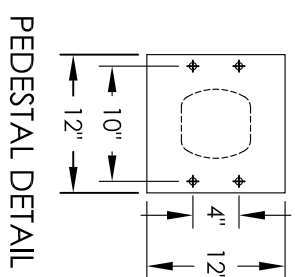

Versatile™ 4C Pedestal Mount Mailbox, 4C11D-20-P

PEDESTAL DETAIL

COMPARTMENT CHART

DESCRIPTION	COMPARTMENT	COMPARTMENT SIZE	QTY.
MAILBOX	MB1	3" H X 12" W X 15" D	20
OUTGOING MAIL	OM2	6-1/2" H X 12" W X 15" D	1