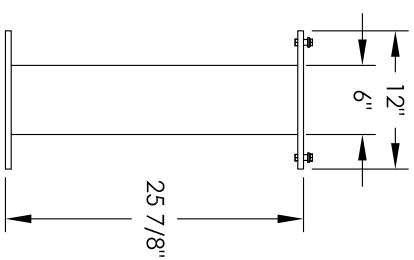

# Versatile™ 4C Pedestal Mount Mailbox, 4C11D-19-P

PEDESTAL DETAIL

## COMPARTMENT CHART

DESCRIPTION	COMPARTMENT	COMPARTMENT SIZE	QTY.
MAILBOX	MB1	3" H X 12" W X 15" D	19
OUTGOING MAIL	OM3	10" H X 12" W X 15" D	1

PRODUCT SERIES: VERSATILE™ 4C PEDESTAL MOUNT MAILBOX

- NOTES:
1. 4C pedestal units are for private applications only / not USPS Approved.
  2. May be installed outside or inside - see foundation specification details within the 4C Installation Manual.