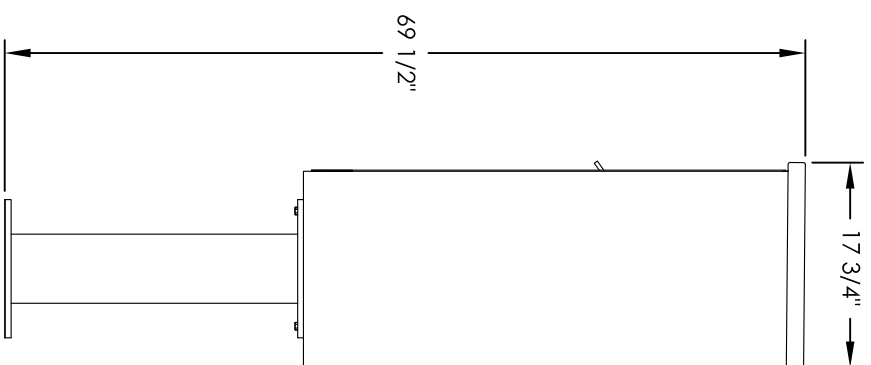

# Versatile™ 4C Pedestal Mount Mailbox, 4C11D-19-P

PEDESTAL DETAIL

## COMPARTMENT CHART

DESCRIPTION	COMPARTMENT	COMPARTMENT SIZE	QTY.
MAILBOX	MB1	3" H X 12" W X 15" D	19
OUTGOING MAIL	OM3	10" H X 12" W X 15" D	1

PRODUCT SERIES: VERSATILE™ 4C PEDESTAL MOUNT MAILBOX

- NOTES:
1. 4C pedestal units are for private applications only / not USPS Approved.
  2. May be installed outside or inside - see foundation specification details within the 4C Installation Manual.