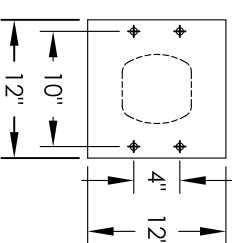

# Versatile™ 4C Pedestal Mount Mailbox, 4C11D-19-P

PEDESTAL DETAIL

## COMPARTMENT CHART

DESCRIPTION	COMPARTMENT	COMPARTMENT SIZE	QTY.
MAILBOX	MB1	3" H X 12" W X 15" D	19
OUTGOING MAIL	OM3	10" H X 12" W X 15" D	1

PRODUCT SERIES: VERSATILE™ 4C PEDESTAL MOUNT MAILBOX

- NOTES:
1. 4C pedestal units are for private applications only / not USPS Approved.
  2. May be installed outside or inside - see foundation specification details within the 4C Installation Manual.