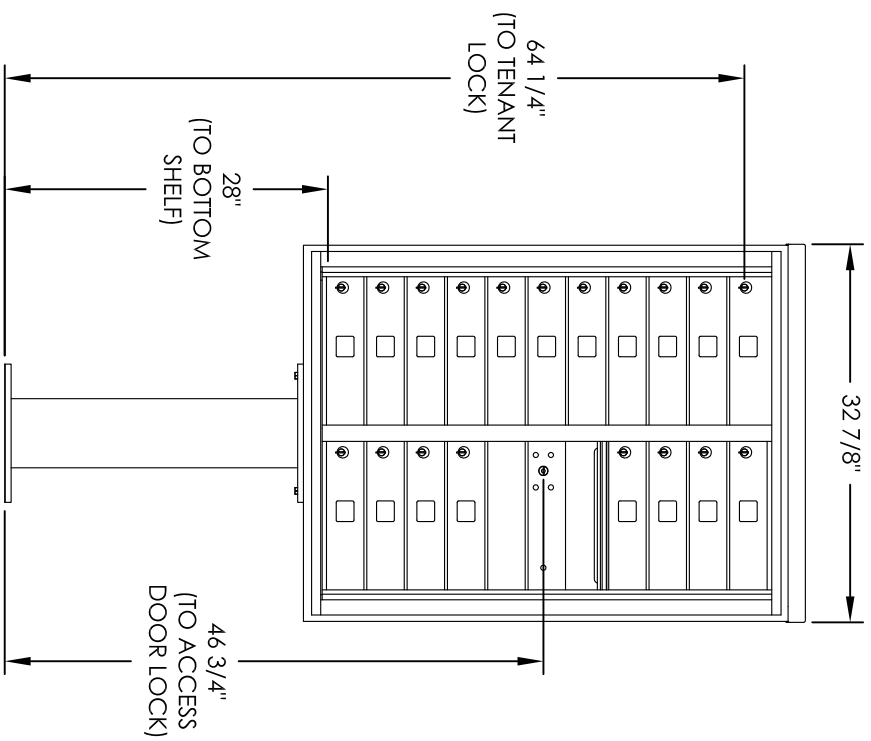

# Versatile™ 4C Pedestal Mount Mailbox, 4C11D-19-P

PEDESTAL DETAIL

## COMPARTMENT CHART

DESCRIPTION	COMPARTMENT	COMPARTMENT SIZE	QTY.
MAILBOX	MB1	3" H X 12" W X 15" D	19
OUTGOING MAIL	OM3	10" H X 12" W X 15" D	1

PRODUCT SERIES: VERSATILE™ 4C PEDESTAL MOUNT MAILBOX

- NOTES:
1. 4C pedestal units are for private applications only / not USPS Approved.
  2. May be installed outside or inside - see foundation specification details within the 4C Installation Manual.