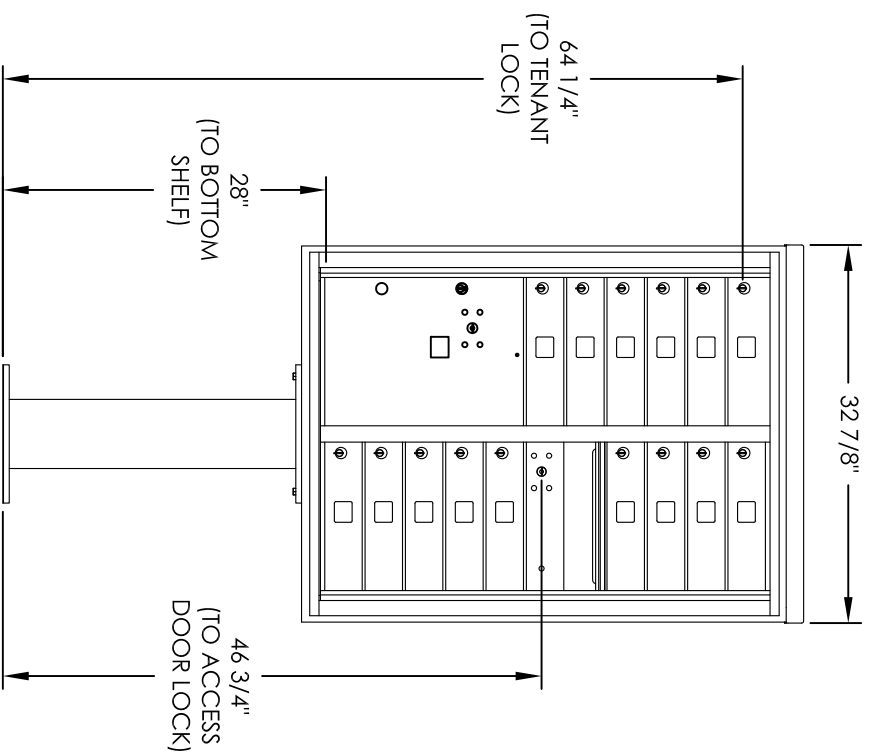

Versatile™ 4C Pedestal Mount Mailbox, 4C11D-15-P

PEDESTAL DETAIL

COMPARTMENT CHART

DESCRIPTION	COMPARTMENT	COMPARTMENT SIZE	QTY.
MAILBOX	MB1	15"H x 12" W x 15"D	15
OUTGOING MAIL	OM2	6-1/2" H x 12" W x 15" D	1
PARCEL	PL5	17" H x 12" W x 15" D	1

PRODUCT SERIES: VERSATILE™ 4C PEDESTAL MOUNT MAILBOX

1743 Quincy Ave. Suite 151
 Naperville, IL 60540
 800-824-9985
 www.MailboxWorks.com

MODEL	4C11D-15-P	REV	B
SCALE	NONE	LAST REV DATE	5/3/2014
DRAWING NUMBER	4C11D-15-PCS	DRAWN BY	SDH