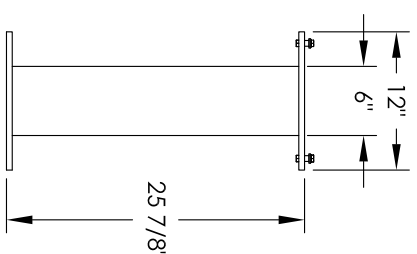

Versatile™ 4C Pedestal Mount Mailbox, 4C11D-15-P

PEDESTAL DETAIL

COMPARTMENT CHART

DESCRIPTION	COMPARTMENT	COMPARTMENT SIZE	QTY.
MAILBOX	MB1	15"H x 12" W x 15"D	15
OUTGOING MAIL	OM2	6-1/2" H x 12" W x 15" D	1
PARCEL	PL5	17" H x 12" W x 15" D	1

PRODUCT SERIES: VERSATILE™ 4C PEDESTAL MOUNT MAILBOX

1743 Quincy Ave. Suite 151
 Naperville, IL 60540
 800-824-9985
 www.MailboxWorks.com

MODEL	4C11D-15-P	REV	B
SCALE	NONE	LAST REV DATE	5/3/2014
DRAWING NUMBER	4C11D-15-PCS	DRAWN BY	SDH