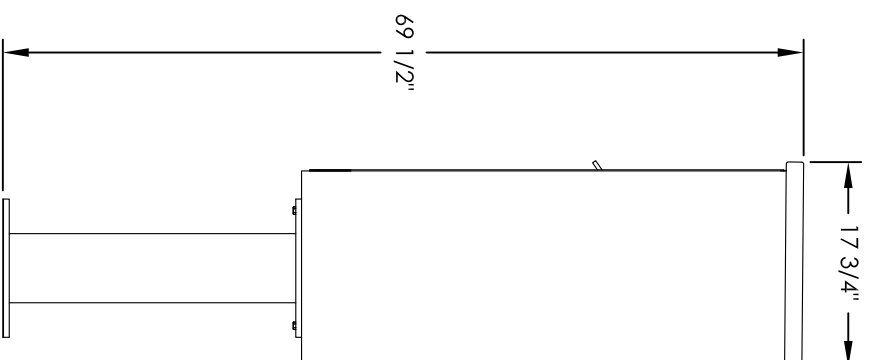

Versatile™ 4C Pedestal Mount Mailbox, 4C11D-15-P

PEDESTAL DETAIL

COMPARTMENT CHART

DESCRIPTION	COMPARTMENT	COMPARTMENT SIZE	QTY.
MAILBOX	MB1	15"H x 12" W x 15"D	15
OUTGOING MAIL	OM2	6-1/2" H x 12" W x 15" D	1
PARCEL	PL5	17" H x 12" W x 15" D	1

PRODUCT SERIES: VERSATILE™ 4C PEDESTAL MOUNT MAILBOX

1743 Quincy Ave. Suite 151
 Naperville, IL 60540
 800-824-9985
 www.MailboxWorks.com

MODEL	4C11D-15-P	REV	B
SCALE	NONE	LAST REV DATE	5/3/2014
DRAWING NUMBER	4C11D-15-PCS	DRAWN BY	SDH