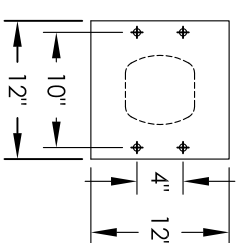

Versatile™ 4C Pedestal Mount Mailbox, 4C11D-15-P

PEDESTAL DETAIL

COMPARTMENT CHART

DESCRIPTION	COMPARTMENT	COMPARTMENT SIZE	QTY.
MAILBOX	MB1	15"H x 12" W x 15"D	15
OUTGOING MAIL	OM2	6-1/2" H x 12" W x 15" D	1
PARCEL	PL5	17" H x 12" W x 15" D	1

PRODUCT SERIES: VERSATILE™ 4C PEDESTAL MOUNT MAILBOX

1743 Quincy Ave. Suite 151
 Naperville, IL 60540
 800-824-9985
 www.MailboxWorks.com

MODEL	4C11D-15-P	REV	B
SCALE	NONE	LAST REV DATE	5/3/2014
DRAWING NUMBER	4C11D-15-PCS	DRAWN BY	SDH