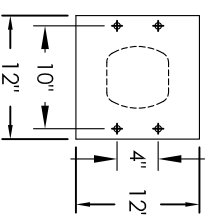

Versatile™ 4C Pedestal Mount Mailbox, 4C11D-10-P

PEDESTAL DETAIL

COMPARTMENT CHART

DESCRIPTION	COMPARTMENT	COMPARTMENT SIZE	QTY.
MAILBOX	MB1	3" H x 12" W x 15" D	10
OUTGOING MAIL	OM2	6-1/2" H x 12" W x 15" D	1
PARCEL	PL5	17" H x 12" W x 15" D	2

PRODUCT SERIES: VERSATILE™ 4C PEDESTAL MOUNT MAILBOX

1743 Quincy Ave, Suite 151
Naperville, IL 60540
800-824-9985
www.MailboxWorks.com

MODEL	4C11D-10-P	REV	B
SCALE	NONE	LAST REV DATE	5/3/2014
DRAWING NUMBER	4C11D-10-PCS	DRAWN BY	SDH