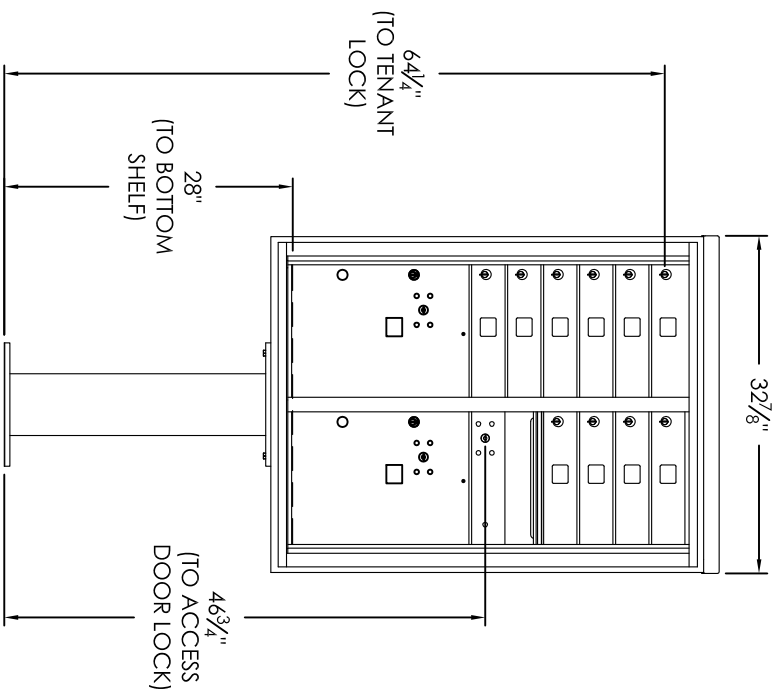

Versatile™ 4C Pedestal Mount Mailbox, 4C11D-10-P

PEDESTAL DETAIL

COMPARTMENT CHART

DESCRIPTION	COMPARTMENT	COMPARTMENT SIZE	QTY.
MAILBOX	MB1	3" H x 12" W x 15" D	10
OUTGOING MAIL	OM2	6-1/2" H x 12" W x 15" D	1
PARCEL	PL5	17" H x 12" W x 15" D	2

PRODUCT SERIES: VERSATILE™ 4C PEDESTAL MOUNT MAILBOX

1743 Quincy Ave, Suite 151
Naperville, IL 60540
800-824-9985
www.MailboxWorks.com

MODEL	4C11D-10-P	REV	B
SCALE	NONE	LAST REV DATE	5/3/2014
DRAWING NUMBER	4C11D-10-PCS	DRAWN BY	SDH

NOTES:

1. 4C pedestal units are for private applications only / not USPS Approved.
2. May be installed outside or inside - see foundation specification details within the 4C Installation Manual.