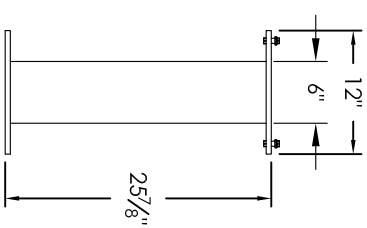

Versatile™ 4C Pedestal Mount Mailbox, 4C11D-10-P

PEDESTAL DETAIL

COMPARTMENT CHART

DESCRIPTION	COMPARTMENT	COMPARTMENT SIZE	QTY.
MAILBOX	MB1	3" H x 12" W x 15" D	10
OUTGOING MAIL	OM2	6-1/2" H x 12" W x 15" D	1
PARCEL	PL5	17" H x 12" W x 15" D	2

PRODUCT SERIES: VERSATILE™ 4C PEDESTAL MOUNT MAILBOX

1743 Quincy Ave, Suite 151
Naperville, IL 60540
800-824-9985
www.MailboxWorks.com

MODEL	4C11D-10-P	REV	B
SCALE	NONE	LAST REV DATE	5/3/2014
DRAWING NUMBER	4C11D-10-PCS	DRAWN BY	SDH