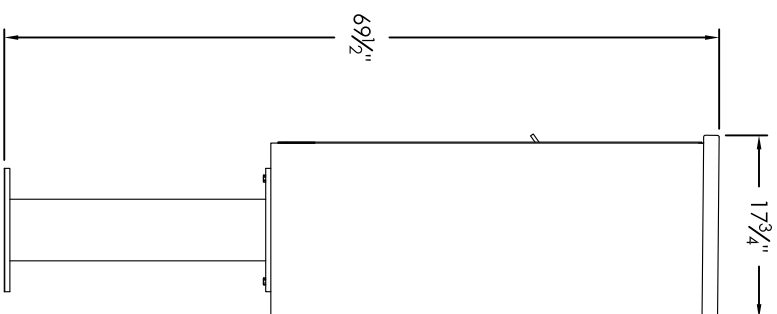

Versatile™ 4C Pedestal Mount Mailbox, 4C11D-10-P

PEDESTAL DETAIL

COMPARTMENT CHART

DESCRIPTION	COMPARTMENT	COMPARTMENT SIZE	QTY.
MAILBOX	MB1	3" H x 12" W x 15" D	10
OUTGOING MAIL	OM2	6-1/2" H x 12" W x 15" D	1
PARCEL	PL5	17" H x 12" W x 15" D	2

PRODUCT SERIES: VERSATILE™ 4C PEDESTAL MOUNT MAILBOX

1743 Quincy Ave, Suite 151
Naperville, IL 60540
800-824-9985
www.MailboxWorks.com

MODEL	4C11D-10-P	REV	B
SCALE	NONE	LAST REV DATE	5/3/2014
DRAWING NUMBER	4C11D-10-PCS	DRAWN BY	SDH