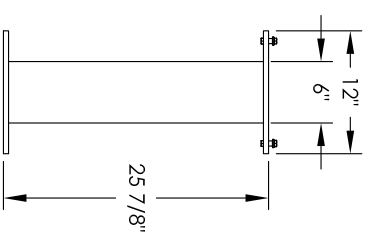

Versatile™ 4C Pedestal Mount Mailbox, 4C11D-09-P

PEDESTAL DETAIL

COMPARTMENT CHART

DESCRIPTION	COMPARTMENT	COMPARTMENT SIZE	QTY.
MAILBOX	MB1	3" H x 12" W x 15" D	9
OUTGOING MAIL	OM2	6-1/2" H x 12" W x 15" D	1
PARCEL	PL5	17" H x 12" W x 15" D	1
PARCEL	PL6	20-1/2" H x 12" W x 15" D	1