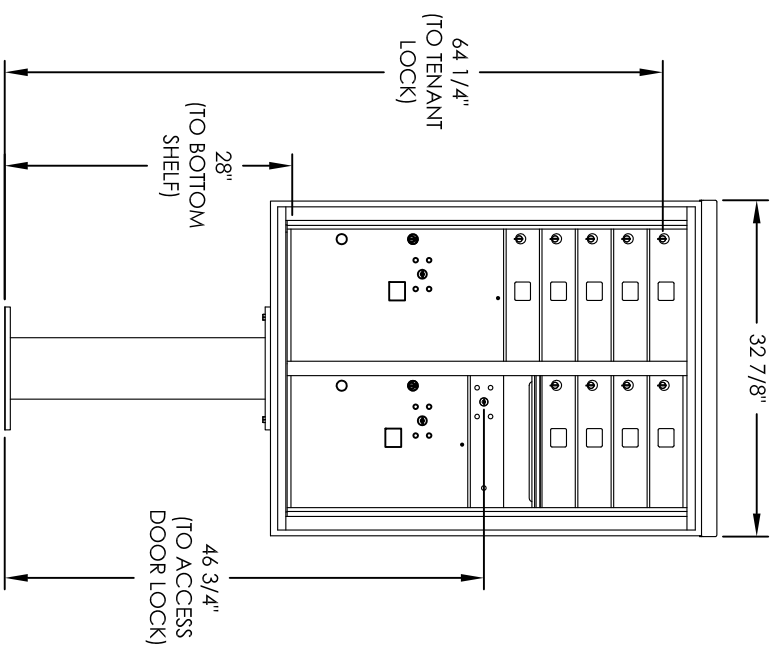

Versatile™ 4C Pedestal Mount Mailbox, 4C11D-09-P

PEDESTAL DETAIL

COMPARTMENT CHART

DESCRIPTION	COMPARTMENT	COMPARTMENT SIZE	QTY.
MAILBOX	MB1	3" H x 12" W x 15" D	9
OUTGOING MAIL	OM2	6-1/2" H x 12" W x 15" D	1
PARCEL	PL5	17" H x 12" W x 15" D	1
PARCEL	PL6	20-1/2" H x 12" W x 15" D	1

PRODUCT SERIES: VERSATILE™ 4C PEDESTAL MOUNT MAILBOX

- NOTES:
- 4C pedestal units are for private applications only / not USPS Approved.
 - May be installed outside or inside - see foundation specification details within the 4C Installation Manual.