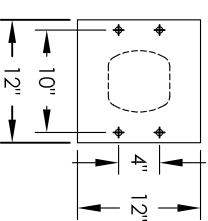

Versatile™ 4C Pedestal Mount Mailbox, 4C11D-09-P

PEDESTAL DETAIL

COMPARTMENT CHART

DESCRIPTION	COMPARTMENT	COMPARTMENT SIZE	QTY.
MAILBOX	MB1	3" H x 12" W x 15" D	9
OUTGOING MAIL	OM2	6-1/2" H x 12" W x 15" D	1
PARCEL	PL5	17" H x 12" W x 15" D	1
PARCEL	PL6	20-1/2" H x 12" W x 15" D	1