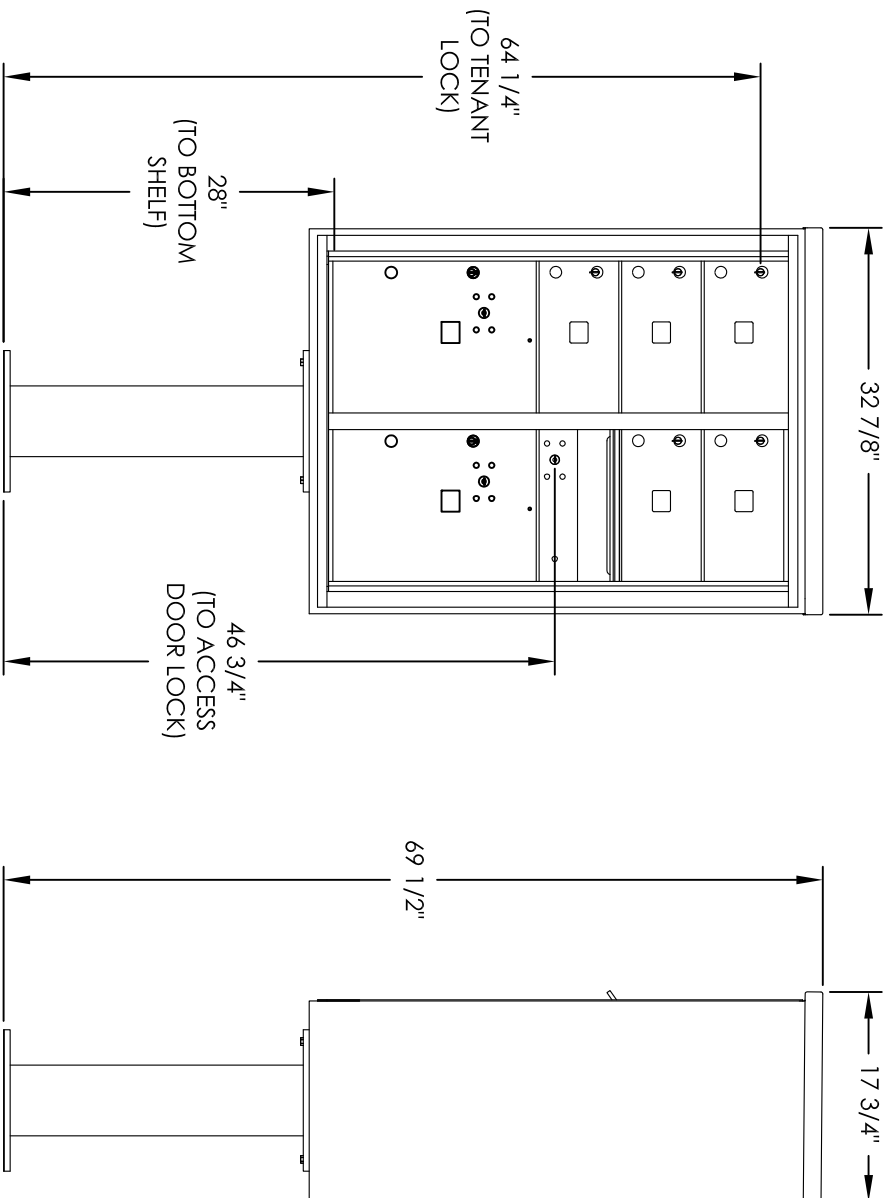

# Versatile™ 4C Pedestal Mount Mailbox, 4C11D-05-P

PEDESTAL DETAIL

### COMPARTMENT CHART

DESCRIPTION	COMPARTMENT	COMPARTMENT SIZE	QTY.
MAILBOX	MB2	6-1/2" H x 12" W x 15" D	5
OUTGOING MAIL	OM2	6-1/2" H x 12" W x 15" D	1
PARCEL	PL5	17" H x 12" W x 15" D	2

PRODUCT SERIES: VERSATILE™ 4C PEDESTAL MOUNT MAILBOX