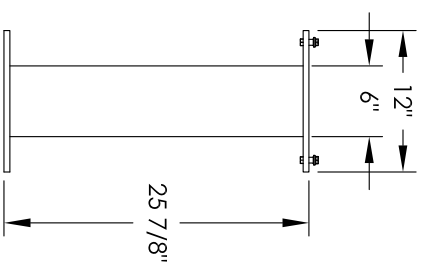

# Versatile™ 4C Pedestal Mount Mailbox, 4C11D-05-P

PEDESTAL DETAIL

### COMPARTMENT CHART

DESCRIPTION	COMPARTMENT	COMPARTMENT SIZE	QTY.
MAILBOX	MB2	6-1/2" H x 12" W x 15" D	5
OUTGOING MAIL	OM2	6-1/2" H x 12" W x 15" D	1
PARCEL	PL5	17" H x 12" W x 15" D	2

PRODUCT SERIES: VERSATILE™ 4C PEDESTAL MOUNT MAILBOX