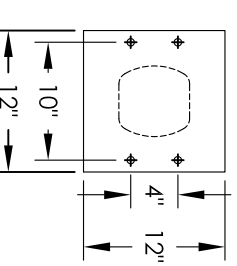

# Versatile™ 4C Pedestal Mount Mailbox, 4C11D-05-P

PEDESTAL DETAIL

### COMPARTMENT CHART

DESCRIPTION	COMPARTMENT	COMPARTMENT SIZE	QTY.
MAILBOX	MB2	6-1/2" H x 12" W x 15" D	5
OUTGOING MAIL	OM2	6-1/2" H x 12" W x 15" D	1
PARCEL	PL5	17" H x 12" W x 15" D	2

PRODUCT SERIES: VERSATILE™ 4C PEDESTAL MOUNT MAILBOX