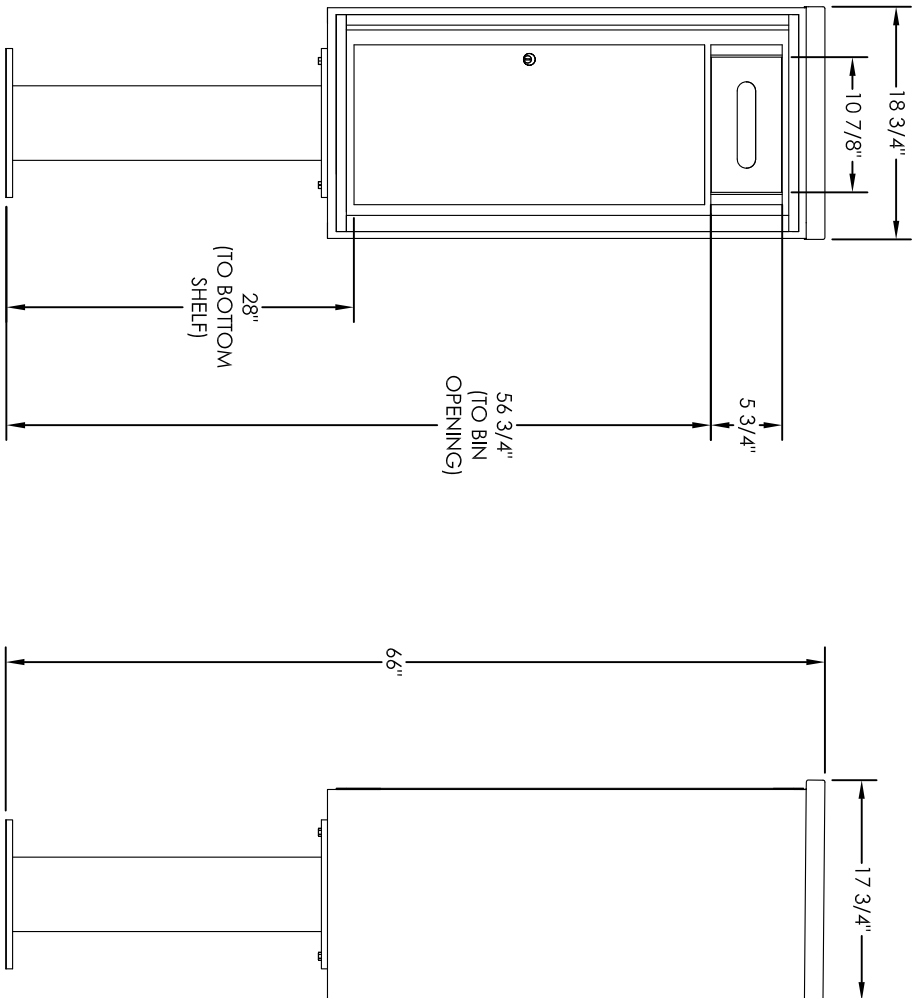

versatile™ 4C Pedestal Mount Trash/Recycling Bin, 4C10S-BIN-P

PEDESTAL DETAIL

- Notes:
1. 4C Trash / Recycling Bins are for private application only / not USPS Approved.
 2. May be installed outside or inside - see foundation specification details within the 4C Installation Manual.
 3. Includes (1) trash/recycling compartment, (1) 15-gallon trash basket made of recycled plastic and customized to compartment (Note: trash bag furnished by others).

PRODUCT SERIES: VERSATILE™ 4C PEDESTAL MOUNT TRASH/RECYCLING BIN

The Mailbox Works

1743 Quincy Ave. Suite 151
Naperville, IL 60540
800-824-9985

www.MailboxWorks.com

MODEL	4C10S-BIN-P	REV	B
SCALE	NONE	LAST REV DATE	6/17/14
DRAWING NUMBER	4C10S-BIN-PCS	DRAWN BY	AFD