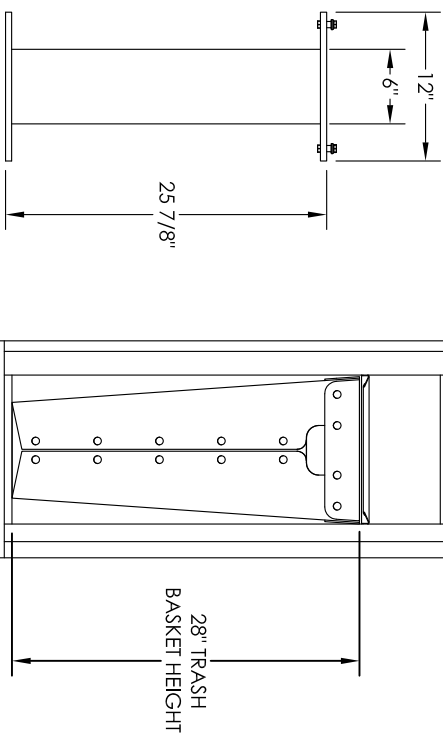

versatile™ 4C Pedestal Mount Trash/Recycling Bin, 4C10S-BIN-P

PEDESTAL DETAIL

- Notes:
1. 4C Trash / Recycling Bins are for private application only / not USPS Approved.
 2. May be installed outside or inside - see foundation specification details within the 4C Installation Manual.
 3. Includes (1) trash/recycling compartment, (1) 15-gallon trash basket made of recycled plastic and customized to compartment (Note: trash bag furnished by others).

PRODUCT SERIES: VERSATILE™ 4C PEDESTAL MOUNT TRASH/RECYCLING BIN

The Mailbox Works

1743 Quincy Ave. Suite 151
Naperville, IL 60540
800-824-9985

www.MailboxWorks.com

MODEL	4C10S-BIN-P	REV	B
SCALE	NONE	LAST REV DATE	6/17/14
DRAWING NUMBER	4C10S-BIN-PCS	DRAWN BY	AFD