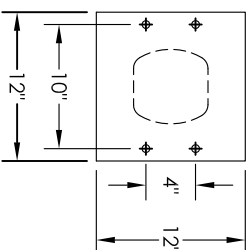

versatile™ 4C Pedestal Mount Trash/Recycling Bin, 4C10S-BIN-P

PEDESTAL DETAIL

- Notes:
1. 4C Trash / Recycling Bins are for private application only / not USPS Approved.
 2. May be installed outside or inside - see foundation specification details within the 4C Installation Manual.
 3. Includes (1) trash/recycling compartment, (1) 15-gallon trash basket made of recycled plastic and customized to compartment (Note: trash bag furnished by others).

PRODUCT SERIES: VERSATILE™ 4C PEDESTAL MOUNT TRASH/RECYCLING BIN

The Mailbox Works

1743 Quincy Ave. Suite 151
Naperville, IL 60540
800-824-9985

www.MailboxWorks.com

MODEL	4C10S-BIN-P	REV	B
SCALE	NONE	LAST REV DATE	6/17/14
DRAWING NUMBER	4C10S-BIN-PCS	DRAWN BY	AFD