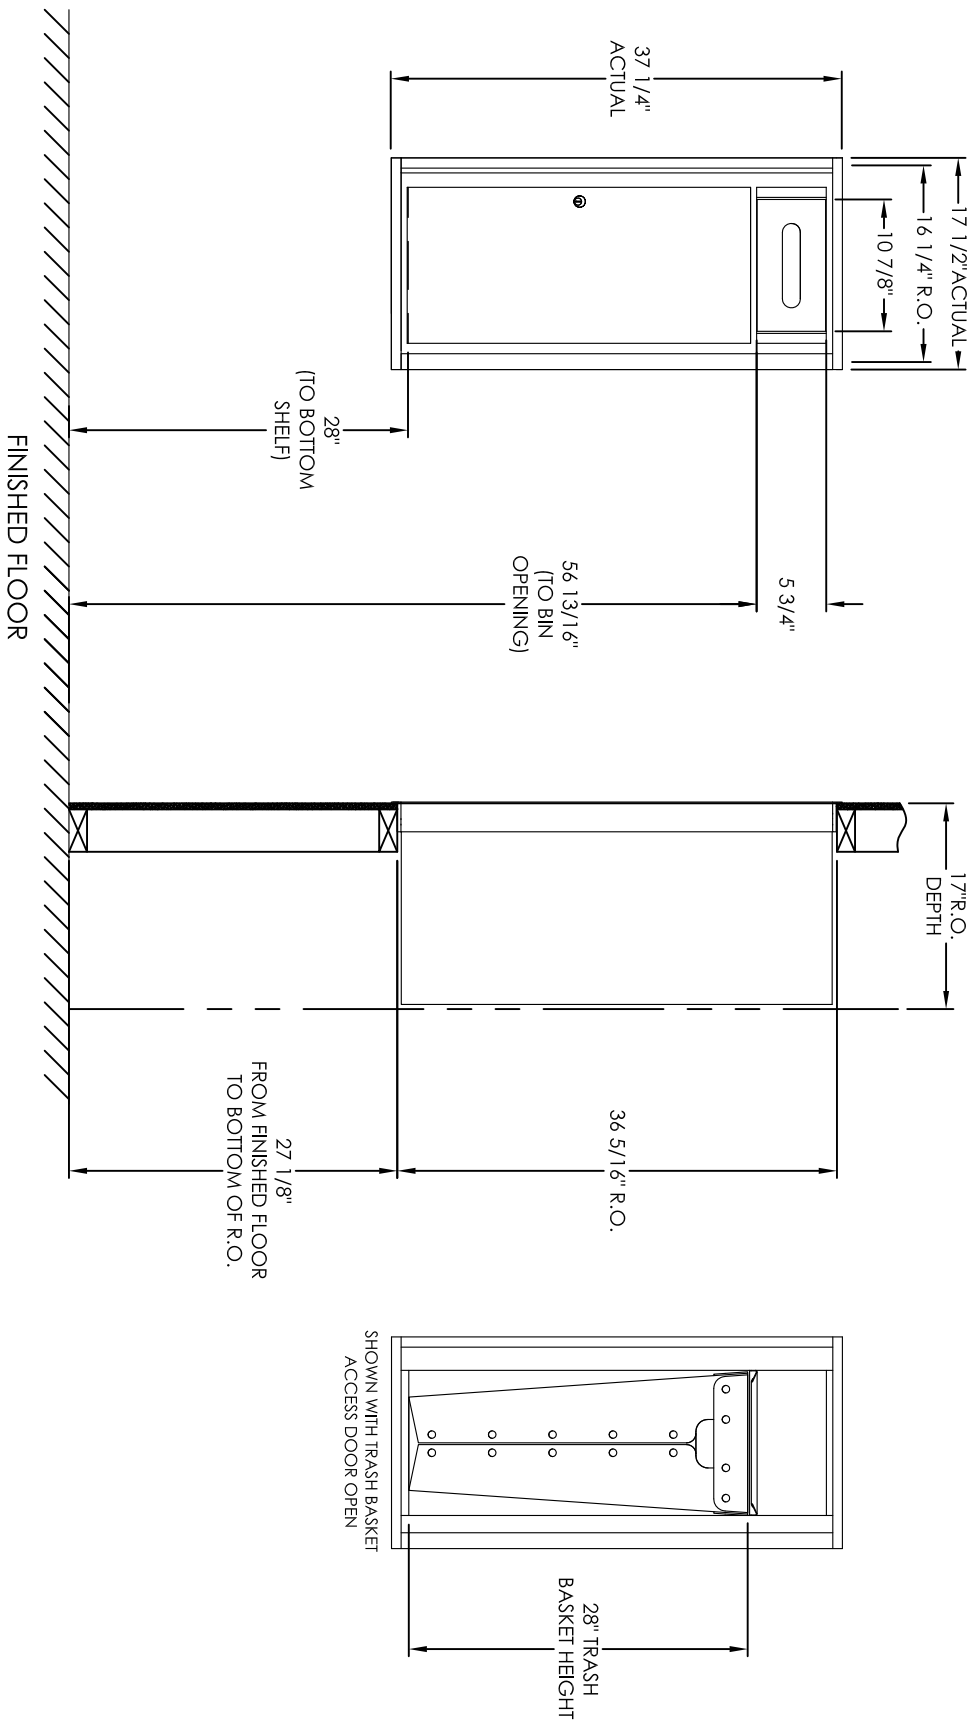

versatile™ 4C Trash/Recycling Bin, 4C10S-BIN

- Notes:
1. 4C Trash/Recycling Bins are for private application only / not USPS Approved.
 2. Module may be recessed, surface, or pedestal mounted and coordinates with Florence 4C mailbox modules, see installation manual for details.
 3. Includes (1) trash/recycling compartment, (1) 15-gallon trash basket made of recycled plastic and customized to compartment (Note: trash bag furnished by others).

PRODUCT SERIES: VERSATILE™ 4C TRASH/RECYCLING BIN

the Mailbox Works

1743 Quincy Ave. Suite 151
 Naperville, IL 60540
 800-824-9985
 www.MailboxWorks.com

MODEL	REV	REV DATE	DRAWN BY
4C10S-BIN	B	5/16/14	RS
SCALE	NONE		
DRAWING NUMBER	4C10S-BINCS		