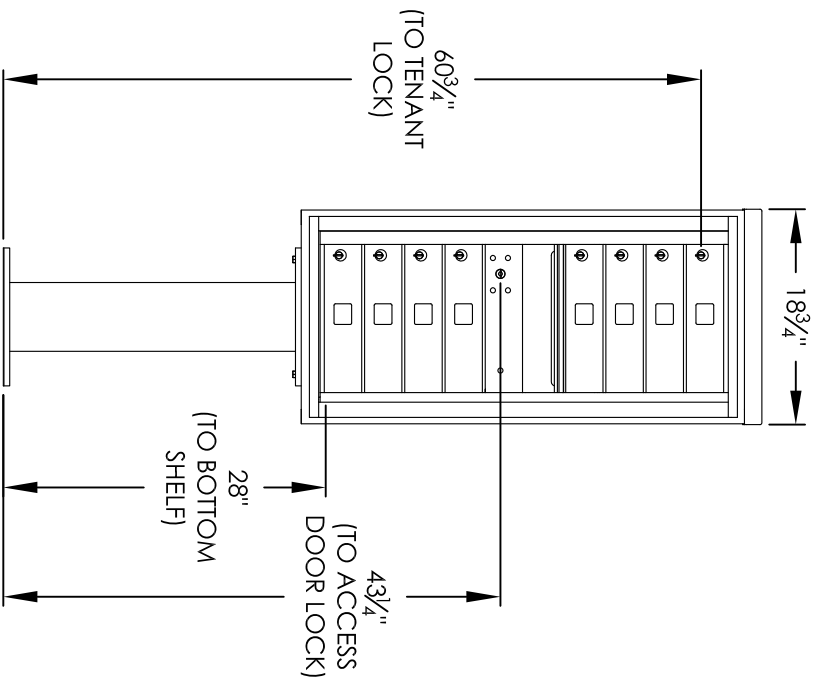

# Versatile™ 4C Pedestal Mount Mailbox, 4C10S-08-P

## PEDESTAL DETAIL

### COMPARTMENT CHART

DESCRIPTION	COMPARTMENT	COMPARTMENT SIZE	QTY.
MAILBOX	MB1	3" H x 12" W x 15" D	8
OUTGOING MAIL	OM2	6-1/2" H x 12" W x 15" D	1

PRODUCT SERIES: VERSATILE™ 4C PEDESTAL MOUNT MAILBOX

- NOTES:
1. 4C pedestal units are for private applications only / not USPS Approved.
  2. May be installed outside or inside - see foundation specification details within the 4C Installation Manual.