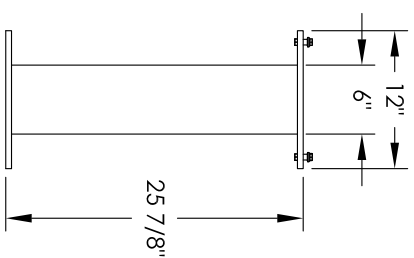

# Versatile™ 4C Pedestal Mount Mailbox, 4C10S-08-P

### COMPARTMENT CHART

DESCRIPTION	COMPARTMENT	COMPARTMENT SIZE	QTY.
MAILBOX	MB1	3" H x 12" W x 15" D	8
OUTGOING MAIL	OM2	6-1/2" H x 12" W x 15" D	1

PRODUCT SERIES: VERSATILE™ 4C PEDESTAL MOUNT MAILBOX

- NOTES:
1. 4C pedestal units are for private applications only / not USPS Approved.
  2. May be installed outside or inside - see foundation specification details within the 4C Installation Manual.