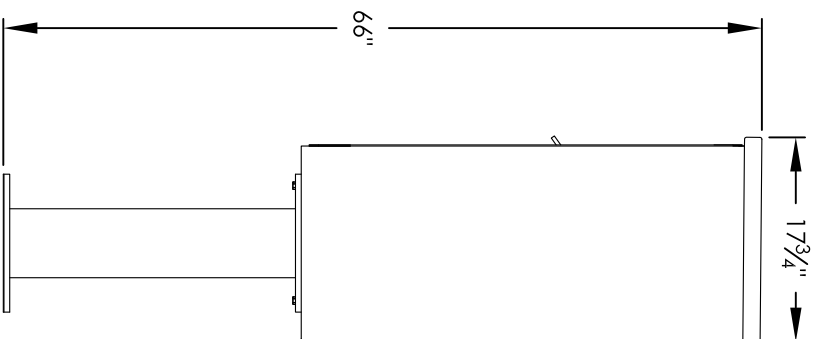

# Versatile™ 4C Pedestal Mount Mailbox, 4C10S-08-P

## PEDESTAL DETAIL

### COMPARTMENT CHART

DESCRIPTION	COMPARTMENT	COMPARTMENT SIZE	QTY.
MAILBOX	MB1	3" H x 12" W x 15" D	8
OUTGOING MAIL	OM2	6-1/2" H x 12" W x 15" D	1

PRODUCT SERIES: VERSATILE™ 4C PEDESTAL MOUNT MAILBOX

- NOTES:
1. 4C pedestal units are for private applications only / not USPS Approved.
  2. May be installed outside or inside - see foundation specification details within the 4C Installation Manual.