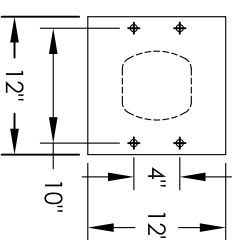

# Versatile™ 4C Pedestal Mount Mailbox, 4C10S-08-P

### COMPARTMENT CHART

DESCRIPTION	COMPARTMENT	COMPARTMENT SIZE	QTY.
MAILBOX	MB1	3" H x 12" W x 15" D	8
OUTGOING MAIL	OM2	6-1/2" H x 12" W x 15" D	1

PRODUCT SERIES: VERSATILE™ 4C PEDESTAL MOUNT MAILBOX

- NOTES:
1. 4C pedestal units are for private applications only / not USPS Approved.
  2. May be installed outside or inside - see foundation specification details within the 4C Installation Manual.