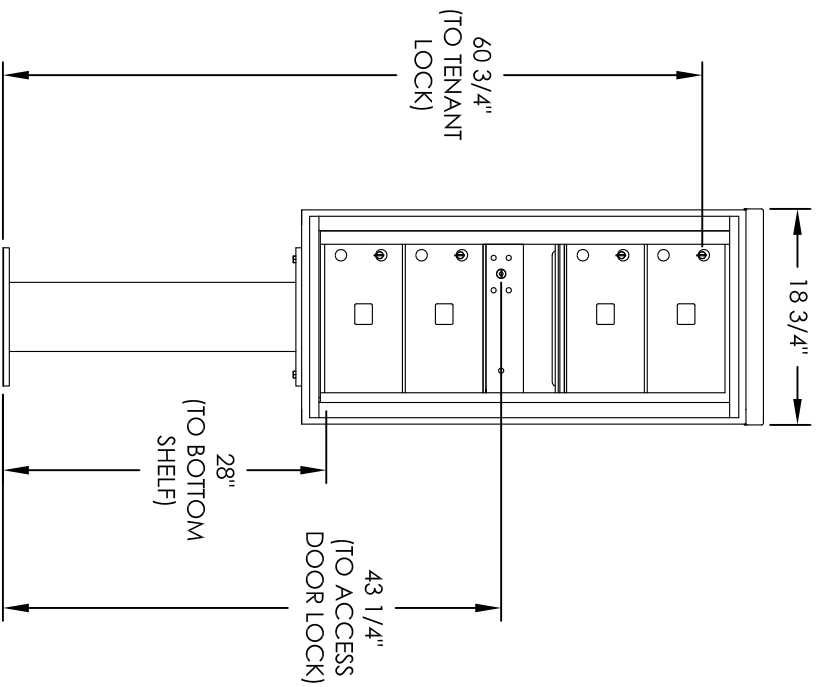

Versatile™ 4C Pedestal Mount Mailbox, 4C10S-04-P

PEDESTAL DETAIL

COMPARTMENT CHART

DESCRIPTION	COMPARTMENT	COMPARTMENT SIZE	QTY.
MAILBOX	MB2	6-1/2" H X 12" W X 15" D	4
OUTGOING MAIL	OM2	6-1/2" H X 12" W X 15" D	1

PRODUCT SERIES: VERSATILE™ 4C PEDESTAL MOUNT MAILBOX

- NOTES:
1. 4C pedestal units are for private applications only / not USPS Approved.
 2. May be installed outside or inside - see foundation specification details within the 4C Installation Manual.