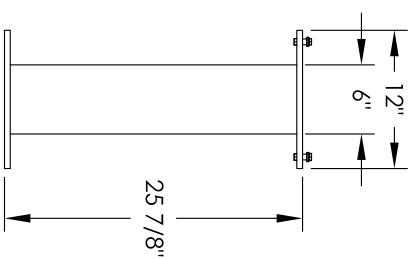

Versatile™ 4C Pedestal Mount Mailbox, 4C10S-04-P

PEDESTAL DETAIL

COMPARTMENT CHART

DESCRIPTION	COMPARTMENT	COMPARTMENT SIZE	QTY.
MAILBOX	MB2	6-1/2" H X 12" W X 15" D	4
OUTGOING MAIL	OM2	6-1/2" H X 12" W X 15" D	1