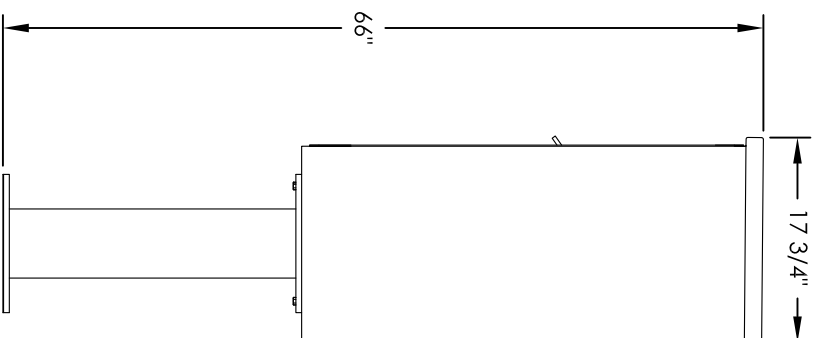

Versatile™ 4C Pedestal Mount Mailbox, 4C10S-04-P

PEDESTAL DETAIL

COMPARTMENT CHART

DESCRIPTION	COMPARTMENT	COMPARTMENT SIZE	QTY.
MAILBOX	MB2	6-1/2" H X 12" W X 15" D	4
OUTGOING MAIL	OM2	6-1/2" H X 12" W X 15" D	1

PRODUCT SERIES: VERSATILE™ 4C PEDESTAL MOUNT MAILBOX

- NOTES:
1. 4C pedestal units are for private applications only / not USPS Approved.
 2. May be installed outside or inside - see foundation specification details within the 4C Installation Manual.