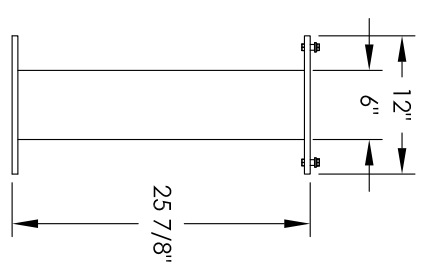

Versatile™ 4C Pedestal Mount Mailbox, 4C10D-4P-P

PEDESTAL DETAIL

COMPARTMENT CHART

DESCRIPTION	COMPARTMENT	COMPARTMENT SIZE	QTY.
PARCEL	PLUS	17" H x 12" W x 15" D	4

PRODUCT SERIES: VERSATILE™ 4C PEDESTAL MOUNT MAILBOX

MODEL	4C10D-4P-P	REV	B
SCALE	NONE	LAST REV DATE	5/12/2014
DRAWING NUMBER	4C10D-4P-PCS	DRAWN BY	RAK