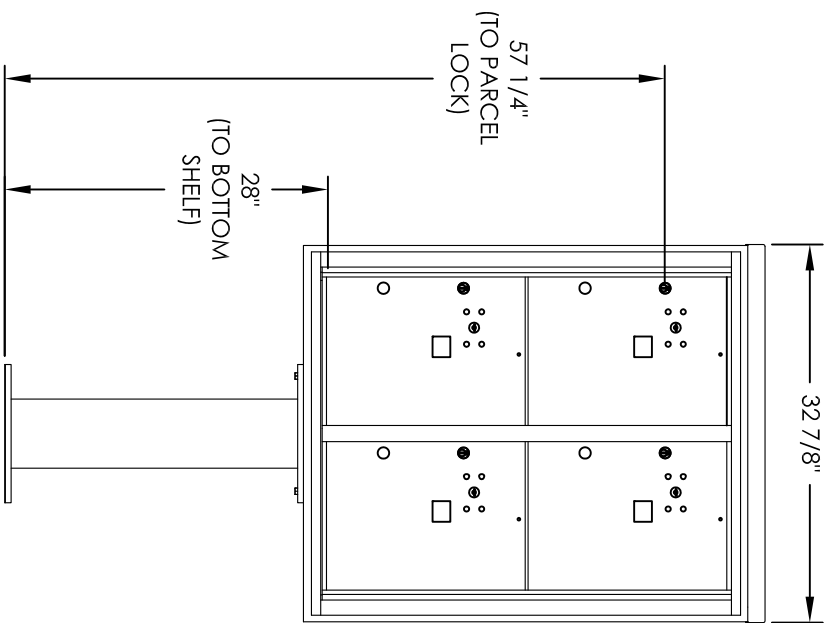

Versatile™ 4C Pedestal Mount Mailbox, 4C10D-4P-P

PEDESTAL DETAIL

COMPARTMENT CHART

DESCRIPTION	COMPARTMENT	COMPARTMENT SIZE	QTY.
PARCEL	PLUS	17" H x 12" W x 15" D	4

PRODUCT SERIES: VERSATILE™ 4C PEDESTAL MOUNT MAILBOX

- NOTES:
1. 4C pedestal units are for private applications only / not USPS Approved.
 2. May be installed outside or inside - see foundation specification details within the 4C Installation Manual.

1743 Quincy Ave., Suite 151
 Naperville, IL 60540
 800-824-9985
 www.MailboxWorks.com

MODEL	4C10D-4P-P	REV	B
SCALE	NONE	LAST REV DATE	5/12/2014
DRAWING NUMBER	4C10D-4P-PCS	DRAWN BY	RAK