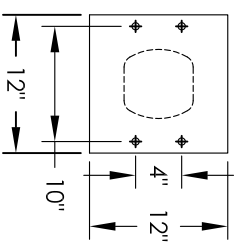

Versatile™ 4C Pedestal Mount Mailbox, 4C10D-4P-P

PEDESTAL DETAIL

COMPARTMENT CHART

DESCRIPTION	COMPARTMENT	COMPARTMENT SIZE	QTY.
PARCEL	PLUS	17" H x 12" W x 15" D	4

PRODUCT SERIES: VERSATILE™ 4C PEDESTAL MOUNT MAILBOX

MODEL	4C10D-4P-P	REV	B
SCALE	NONE	LAST REV DATE	5/12/2014
DRAWING NUMBER	4C10D-4P-PCS	DRAWN BY	RAK