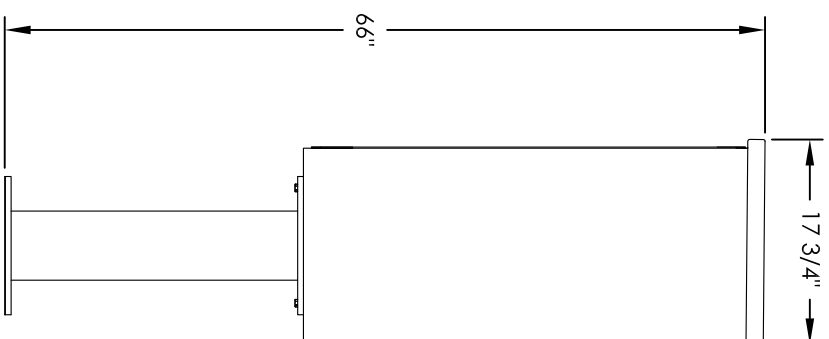

Versatile™ 4C Pedestal Mount Mailbox, 4C10D-4P-P

PEDESTAL DETAIL

COMPARTMENT CHART

DESCRIPTION	COMPARTMENT	COMPARTMENT SIZE	QTY.
PARCEL	PLUS	17" H x 12" W x 15" D	4

PRODUCT SERIES: VERSATILE™ 4C PEDESTAL MOUNT MAILBOX

MODEL	4C10D-4P-P	REV	B
SCALE	NONE	LAST REV DATE	5/12/2014
DRAWING NUMBER	4C10D-4P-PCS	DRAWN BY	RAK