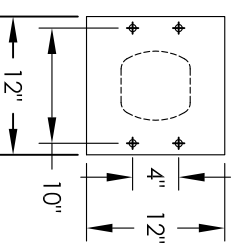

# Versatile™ 4C Pedestal Mount Mailbox, 4C10D-18-P

PEDESTAL DETAIL

## COMPARTMENT CHART

DESCRIPTION	COMPARTMENT	COMPARTMENT SIZE	QTY.
MAILBOX	MB1	3" H X 12" W X 15" D	18
OUTGOING MAIL	OM2	6-1/2" H X 12" W X 15" D	1

PRODUCT SERIES: VERSATILE™ 4C PEDESTAL MOUNT MAILBOX

- NOTES:
1. 4C pedestal units are for private applications only / not USPS Approved.
  2. May be installed outside or inside - see foundation specification details within the 4C Installation Manual.