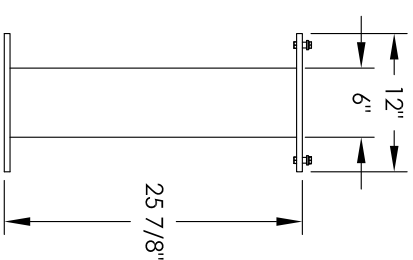

# Versatile™ 4C Pedestal Mount Mailbox, 4C10D-18-P

PEDESTAL DETAIL

## COMPARTMENT CHART

DESCRIPTION	COMPARTMENT	COMPARTMENT SIZE	QTY.
MAILBOX	MB1	3" H X 12" W X 15" D	18
OUTGOING MAIL	OM2	6-1/2" H X 12" W X 15" D	1

PRODUCT SERIES: VERSATILE™ 4C PEDESTAL MOUNT MAILBOX

- NOTES:
1. 4C pedestal units are for private applications only / not USPS Approved.
  2. May be installed outside or inside - see foundation specification details within the 4C Installation Manual.