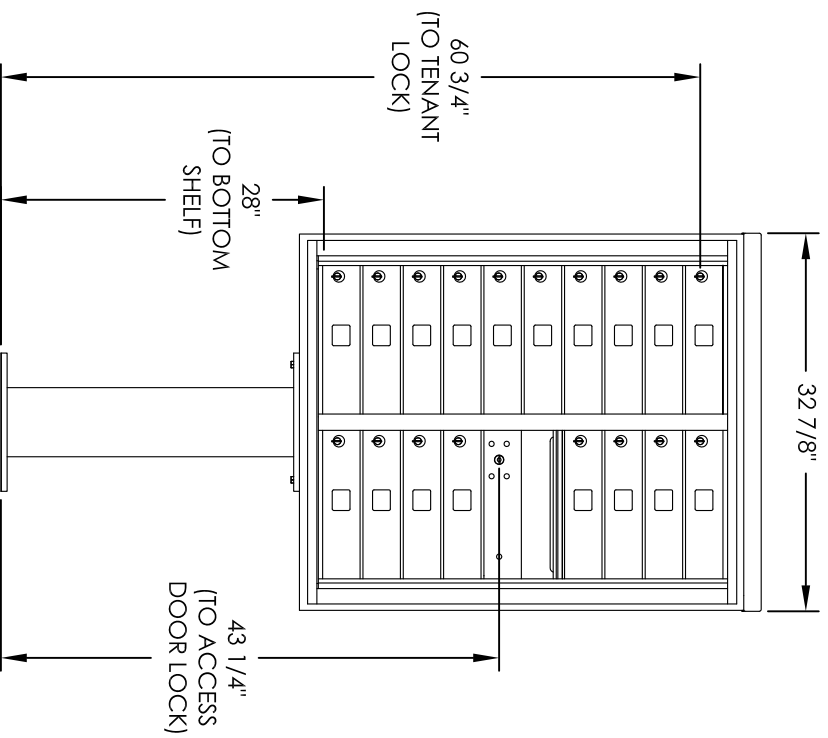

# Versatile™ 4C Pedestal Mount Mailbox, 4C10D-18-P

PEDESTAL DETAIL

## COMPARTMENT CHART

DESCRIPTION	COMPARTMENT	COMPARTMENT SIZE	QTY.
MAILBOX	MB1	3" H X 12" W X 15" D	18
OUTGOING MAIL	OM2	6-1/2" H X 12" W X 15" D	1

PRODUCT SERIES: VERSATILE™ 4C PEDESTAL MOUNT MAILBOX

- NOTES:
1. 4C pedestal units are for private applications only / not USPS Approved.
  2. May be installed outside or inside - see foundation specification details within the 4C Installation Manual.