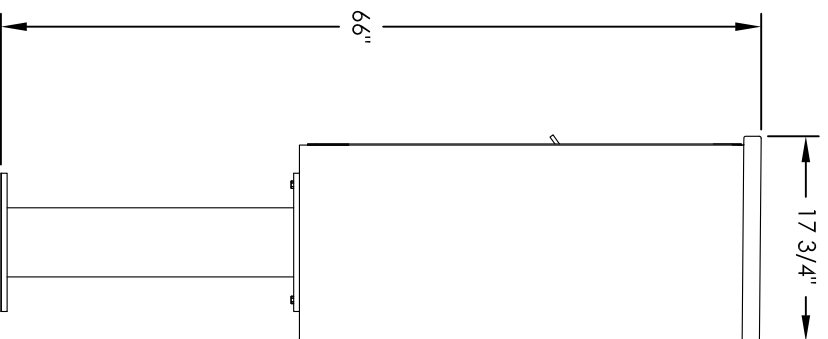

# Versatile™ 4C Pedestal Mount Mailbox, 4C10D-18-P

PEDESTAL DETAIL

## COMPARTMENT CHART

DESCRIPTION	COMPARTMENT	COMPARTMENT SIZE	QTY.
MAILBOX	MB1	3" H X 12" W X 15" D	18
OUTGOING MAIL	OM2	6-1/2" H X 12" W X 15" D	1

PRODUCT SERIES: VERSATILE™ 4C PEDESTAL MOUNT MAILBOX

- NOTES:
1. 4C pedestal units are for private applications only / not USPS Approved.
  2. May be installed outside or inside - see foundation specification details within the 4C Installation Manual.