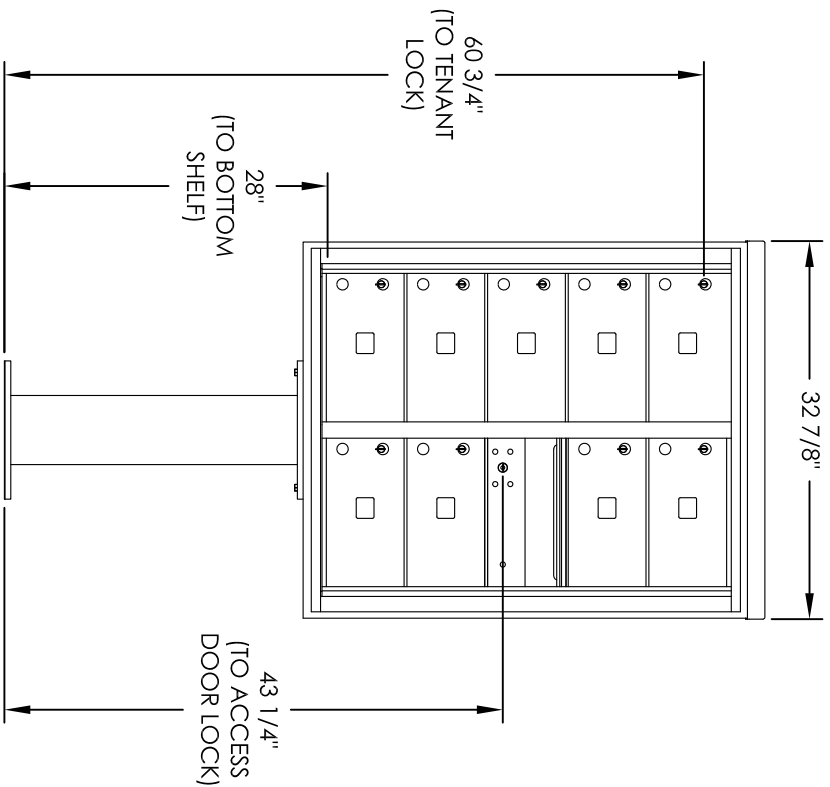

Versatile™ 4C Pedestal Mount Mailbox, 4C10D-09-P

PEDESTAL DETAIL

COMPARTMENT CHART

DESCRIPTION	COMPARTMENT	COMPARTMENT SIZE	QTY.
MAILBOX	MB2	6-1/2" H x 12" W x 15" D	9
OUTGOING MAIL	OM2	6-1/2" H x 12" W x 15" D	1

PRODUCT SERIES: VERSATILE™ 4C PEDESTAL MOUNT MAILBOX

- NOTES:
1. 4C pedestal units are for private applications only / not USPS Approved.
 2. May be installed outside or inside - see foundation specification details within the 4C Installation Manual.