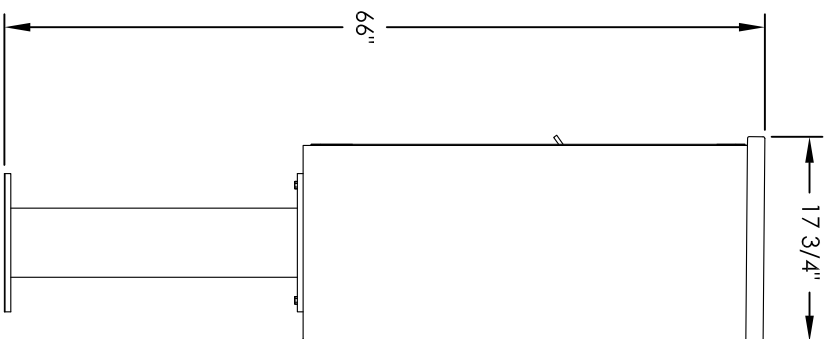

Versatile™ 4C Pedestal Mount Mailbox, 4C10D-09-P

PEDESTAL DETAIL

COMPARTMENT CHART

DESCRIPTION	COMPARTMENT	COMPARTMENT SIZE	QTY.
MAILBOX	MB2	6-1/2" H x 12" W x 15" D	9
OUTGOING MAIL	OM2	6-1/2" H x 12" W x 15" D	1

PRODUCT SERIES: VERSATILE™ 4C PEDESTAL MOUNT MAILBOX

- NOTES:
1. 4C pedestal units are for private applications only / not USPS Approved.
 2. May be installed outside or inside - see foundation specification details within the 4C Installation Manual.