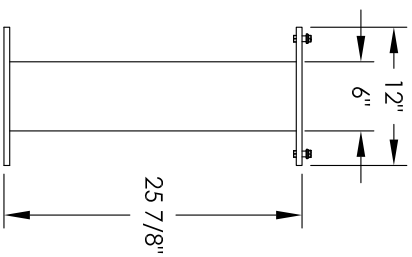

Versatile™ 4C Pedestal Mount Mailbox, 4C10D-09-P

PEDESTAL DETAIL

COMPARTMENT CHART

DESCRIPTION	COMPARTMENT	COMPARTMENT SIZE	QTY.
MAILBOX	MB2	6-1/2" H x 12" W x 15" D	9
OUTGOING MAIL	OM2	6-1/2" H x 12" W x 15" D	1