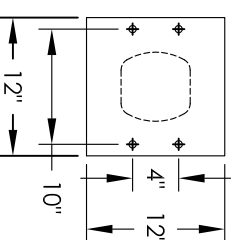

Versatile™ 4C Pedestal Mount Mailbox, 4C10D-06-P

PEDESTAL DETAIL

COMPARTMENT CHART

DESCRIPTION	COMPARTMENT	COMPARTMENT SIZE	QTY.
MAILBOX	MB2	6-1/2" H x 12" W x 15" D	6
OUTGOING MAIL	OM2	6-1/2" H x 12" W x 15" D	1
PARCEL	PL6	20-1/2" H x 12" W x 15" D	1

PRODUCT SERIES: VERSATILE™ 4C PEDESTAL MOUNT MAILBOX

1743 Quincy Ave., Suite 151
 Naperville, IL 60540
 800-824-9985
 www.MailboxWorks.com

MODEL	REV	QTY.
4C10D-06-P	B	6
SCALE	NONE	LAST REV DATE
DRAWING NUMBER	4C10D-06-PCS	DRAWN BY
		RAK