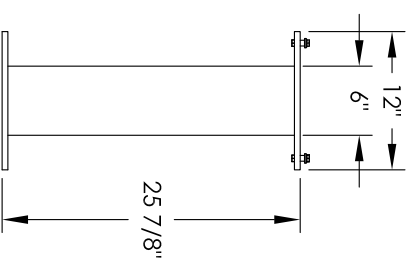

Versatile™ 4C Pedestal Mount Mailbox, 4C10D-06-P

PEDESTAL DETAIL

COMPARTMENT CHART

DESCRIPTION	COMPARTMENT	COMPARTMENT SIZE	QTY.
MAILBOX	MB2	6-1/2" H x 12" W x 15" D	6
OUTGOING MAIL	OM2	6-1/2" H x 12" W x 15" D	1
PARCEL	PL6	20-1/2" H x 12" W x 15" D	1

PRODUCT SERIES: VERSATILE™ 4C PEDESTAL MOUNT MAILBOX

1743 Quincy Ave., Suite 151
 Naperville, IL 60540
 800-824-9985
 www.MailboxWorks.com

MODEL	REV	QTY.
4C10D-06-P	B	6
SCALE	NONE	LAST REV DATE
DRAWING NUMBER	4C10D-06-PCS	DRAWN BY
		RAK