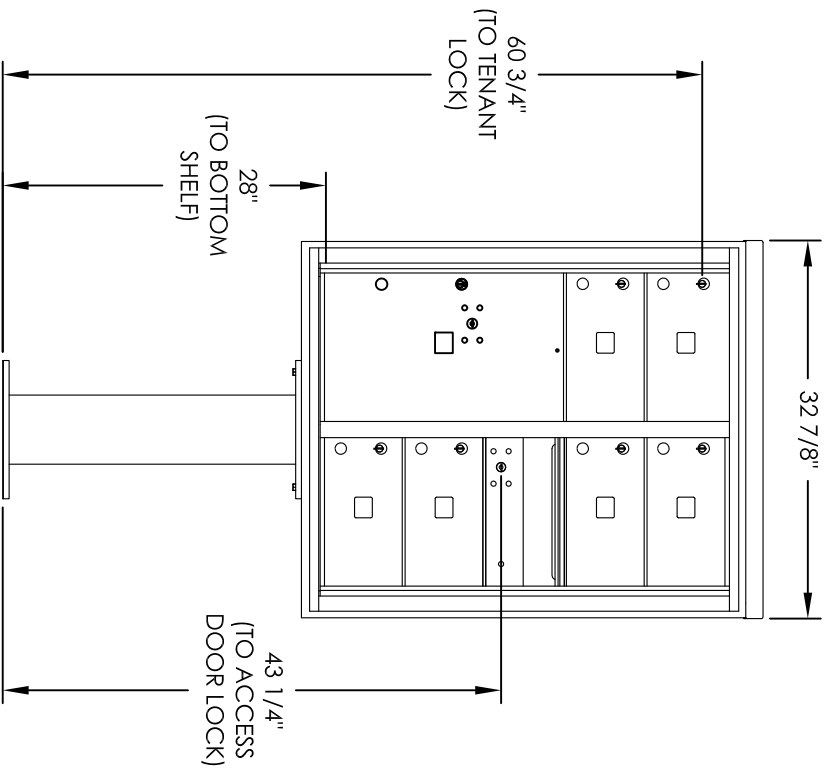

Versatile™ 4C Pedestal Mount Mailbox, 4C10D-06-P

PEDESTAL DETAIL

COMPARTMENT CHART

DESCRIPTION	COMPARTMENT	COMPARTMENT SIZE	QTY.
MAILBOX	MB2	6-1/2" H x 12" W x 15" D	6
OUTGOING MAIL	OM2	6-1/2" H x 12" W x 15" D	1
PARCEL	PL6	20-1/2" H x 12" W x 15" D	1

PRODUCT SERIES: VERSATILE™ 4C PEDESTAL MOUNT MAILBOX

1743 Quincy Ave., Suite 151
 Naperville, IL 60540
 800-824-9985
 www.MailboxWorks.com

MODEL	REV	QTY.
4C10D-06-P	B	6
SCALE	NONE	LAST REV DATE
DRAWING NUMBER	4C10D-06-PCS	DRAWN BY
		RAK

- NOTES:
1. 4C pedestal units are for private applications only / not USPS Approved.
 2. May be installed outside or inside - see foundation specification details within the 4C Installation Manual.