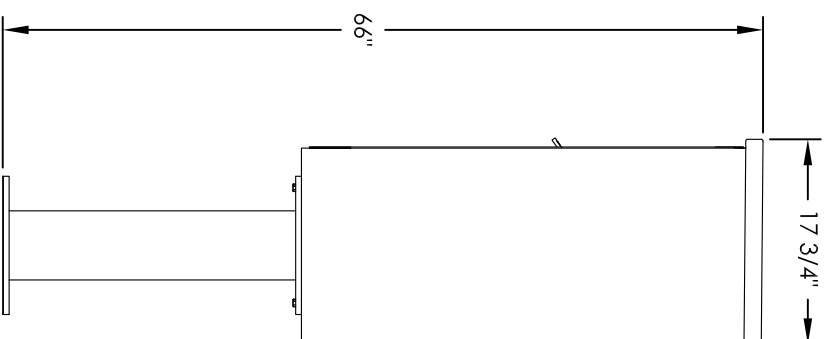

Versatile™ 4C Pedestal Mount Mailbox, 4C10D-06-P

PEDESTAL DETAIL

COMPARTMENT CHART

DESCRIPTION	COMPARTMENT	COMPARTMENT SIZE	QTY.
MAILBOX	MB2	6-1/2" H x 12" W x 15" D	6
OUTGOING MAIL	OM2	6-1/2" H x 12" W x 15" D	1
PARCEL	PL6	20-1/2" H x 12" W x 15" D	1

PRODUCT SERIES: VERSATILE™ 4C PEDESTAL MOUNT MAILBOX

1743 Quincy Ave., Suite 151
 Naperville, IL 60540
 800-824-9985
 www.MailboxWorks.com

MODEL	REV	QTY.
4C10D-06-P	B	6
SCALE	NONE	LAST REV DATE
DRAWING NUMBER	4C10D-06-PCS	DRAWN BY
		RAK