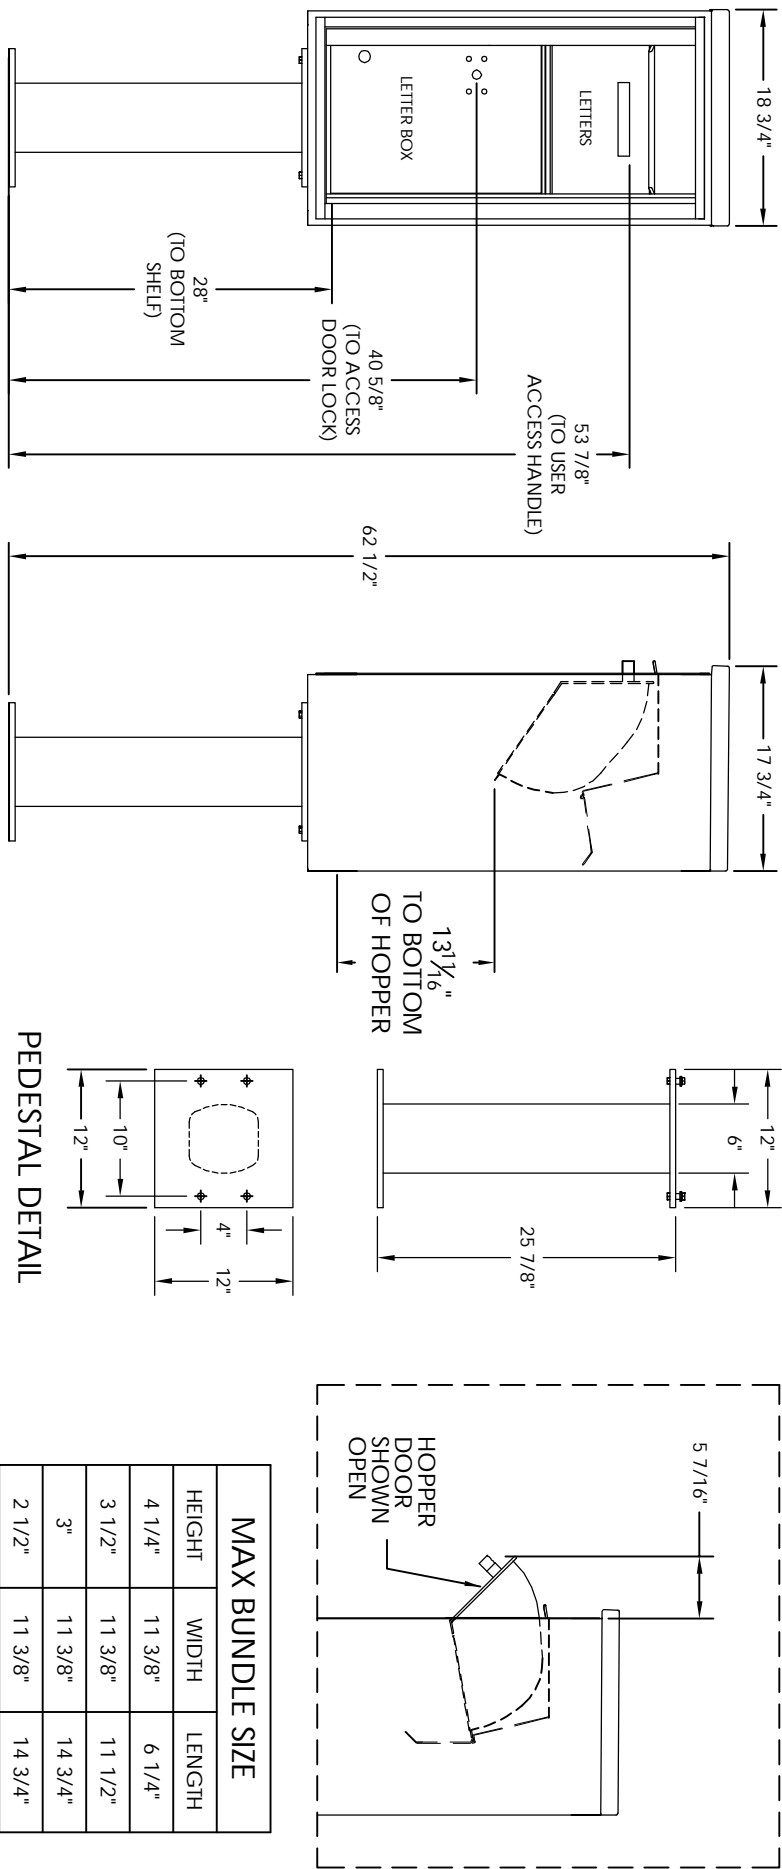

Versatile™ 4C Pedestal Mount Collection Box, 4C09S-HOP-P

PEDESTAL DETAIL

MAX BUNDLE SIZE			
HEIGHT	WIDTH	LENGTH	
4 1/4"	11 3/8"	6 1/4"	
3 1/2"	11 3/8"	11 1/2"	
3"	11 3/8"	14 3/4"	
2 1/2"	11 3/8"	14 3/4"	

- NOTES:
1. 4C pedestal units are for private applications only / not USPS Approved.
 2. May be installed outside or inside - see foundation specification details within the 4C Installation Manual.
 3. Collection Box compartment size is 13 11/16 " H x 12" W x 15"D.
 4. Fixed top panel is for security purposes and is not usable.

PRODUCT SERIES: VERSATILE™ 4C PEDESTAL MOUNT COLLECTION BOX

1743 Quincy Ave, Suite 151
 Naperville, IL 60540
 800-824-9985

www.MailboxWorks.com

MODEL	REV	REV	
4C09S-HOP-P	D		
SCALE	NONE	LAST REV DATE	7/02/2014
DRAWING NUMBER	4C09S-HOP-PCS	DRAWN BY	TNS