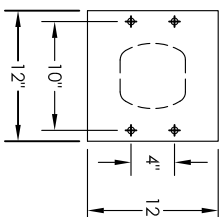

versatile™ 4C Pedestal Mount Trash/Recycling Bin, 4C09S-BIN-P

PEDESTAL DETAIL

- Notes:
1. 4C Trash / Recycling Bins are for private application only / not USPS Approved.
 2. May be installed outside or inside - see foundation specification details within the 4C Installation Manual.
 3. Includes (1) trash/recycling compartment, (1) 10-gallon trash basket made of recycled plastic and customized to compartment (Note: trash bag furnished by others).

PRODUCT SERIES: VERSATILE™ 4C PEDESTAL MOUNT TRASH/RECYCLING BIN

The Mailbox Works

1743 Quincy Ave. Suite 151
Naperville, IL 60540
800-824-9985

www.MailboxWorks.com

MODEL	4C09S-BIN-P	REV	B
SCALE	NONE	LAST REV DATE	6/14/14
DRAWING NUMBER	4C09S-BIN-PCS	DRAWN BY	AFD