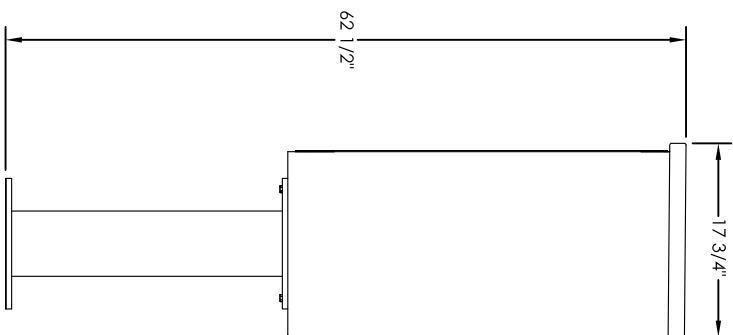

versatile™ 4C Pedestal Mount Trash/Recycling Bin, 4C09S-BIN-P

PEDESTAL DETAIL

- Notes:
1. 4C Trash / Recycling Bins are for private application only / not USPS Approved.
 2. May be installed outside or inside - see foundation specification details within the 4C Installation Manual.
 3. Includes (1) trash/recycling compartment, (1) 10-gallon trash basket made of recycled plastic and customized to compartment (Note: trash bag furnished by others).

PRODUCT SERIES: VERSATILE™ 4C PEDESTAL MOUNT TRASH/RECYCLING BIN

The Mailbox Works

1743 Quincy Ave. Suite 151
Naperville, IL 60540
800-824-9985

www.MailboxWorks.com

MODEL	4C09S-BIN-P	REV	B
SCALE	NONE	LAST REV DATE	6/14/14
DRAWING NUMBER	4C09S-BIN-PCS	DRAWN BY	AFD