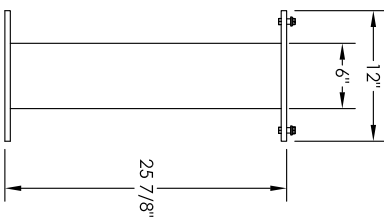

versatile™ 4C Pedestal Mount Trash/Recycling Bin, 4C09S-BIN-P

PEDESTAL DETAIL

- Notes:
1. 4C Trash / Recycling Bins are for private application only / not USPS Approved.
 2. May be installed outside or inside - see foundation specification details within the 4C Installation Manual.
 3. Includes (1) trash/recycling compartment, (1) 10-gallon trash basket made of recycled plastic and customized to compartment (Note: trash bag furnished by others).

PRODUCT SERIES: VERSATILE™ 4C PEDESTAL MOUNT TRASH/RECYCLING BIN

The Mailbox Works

1743 Quincy Ave. Suite 151
Naperville, IL 60540
800-824-9985

www.MailboxWorks.com

MODEL	4C09S-BIN-P	REV	B
SCALE	NONE	LAST REV DATE	6/14/14
DRAWING NUMBER	4C09S-BIN-PCS	DRAWN BY	AFD