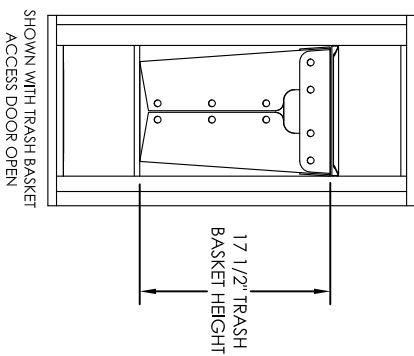

versatile™ 4C Pedestal Mount Trash/Recycling Bin, 4C09S-BIN-P

PEDESTAL DETAIL

- Notes:
1. 4C Trash / Recycling Bins are for private application only / not USPS Approved.
 2. May be installed outside or inside - see foundation specification details within the 4C Installation Manual.
 3. Includes (1) trash/recycling compartment, (1) 10-gallon trash basket made of recycled plastic and customized to compartment (Note: trash bag furnished by others).

PRODUCT SERIES: VERSATILE™ 4C PEDESTAL MOUNT TRASH/RECYCLING BIN

The Mailbox Works

1743 Quincy Ave. Suite 151
Naperville, IL 60540
800-824-9985

www.MailboxWorks.com

MODEL	4C09S-BIN-P	REV	B
SCALE	NONE	LAST REV DATE	6/14/14
DRAWING NUMBER	4C09S-BIN-PCS	DRAWN BY	AFD