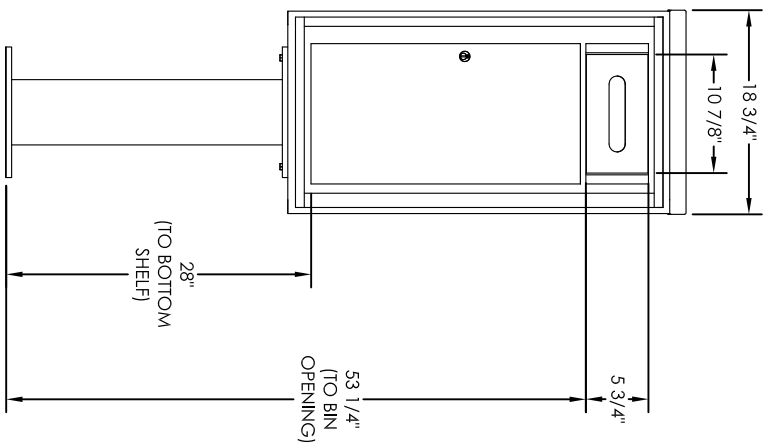

versatile™ 4C Pedestal Mount Trash/Recycling Bin, 4C09S-BIN-P

PEDESTAL DETAIL

- Notes:
1. 4C Trash / Recycling Bins are for private application only / not USPS Approved.
 2. May be installed outside or inside - see foundation specification details within the 4C Installation Manual.
 3. Includes (1) trash/recycling compartment, (1) 10-gallon trash basket made of recycled plastic and customized to compartment (Note: trash bag furnished by others).

PRODUCT SERIES: VERSATILE™ 4C PEDESTAL MOUNT TRASH/RECYCLING BIN

The Mailbox Works

1743 Quincy Ave. Suite 151
Naperville, IL 60540
800-824-9985

www.MailboxWorks.com

MODEL	4C09S-BIN-P	REV	B
SCALE	NONE	LAST REV DATE	6/14/14
DRAWING NUMBER	4C09S-BIN-PCS	DRAWN BY	AFD