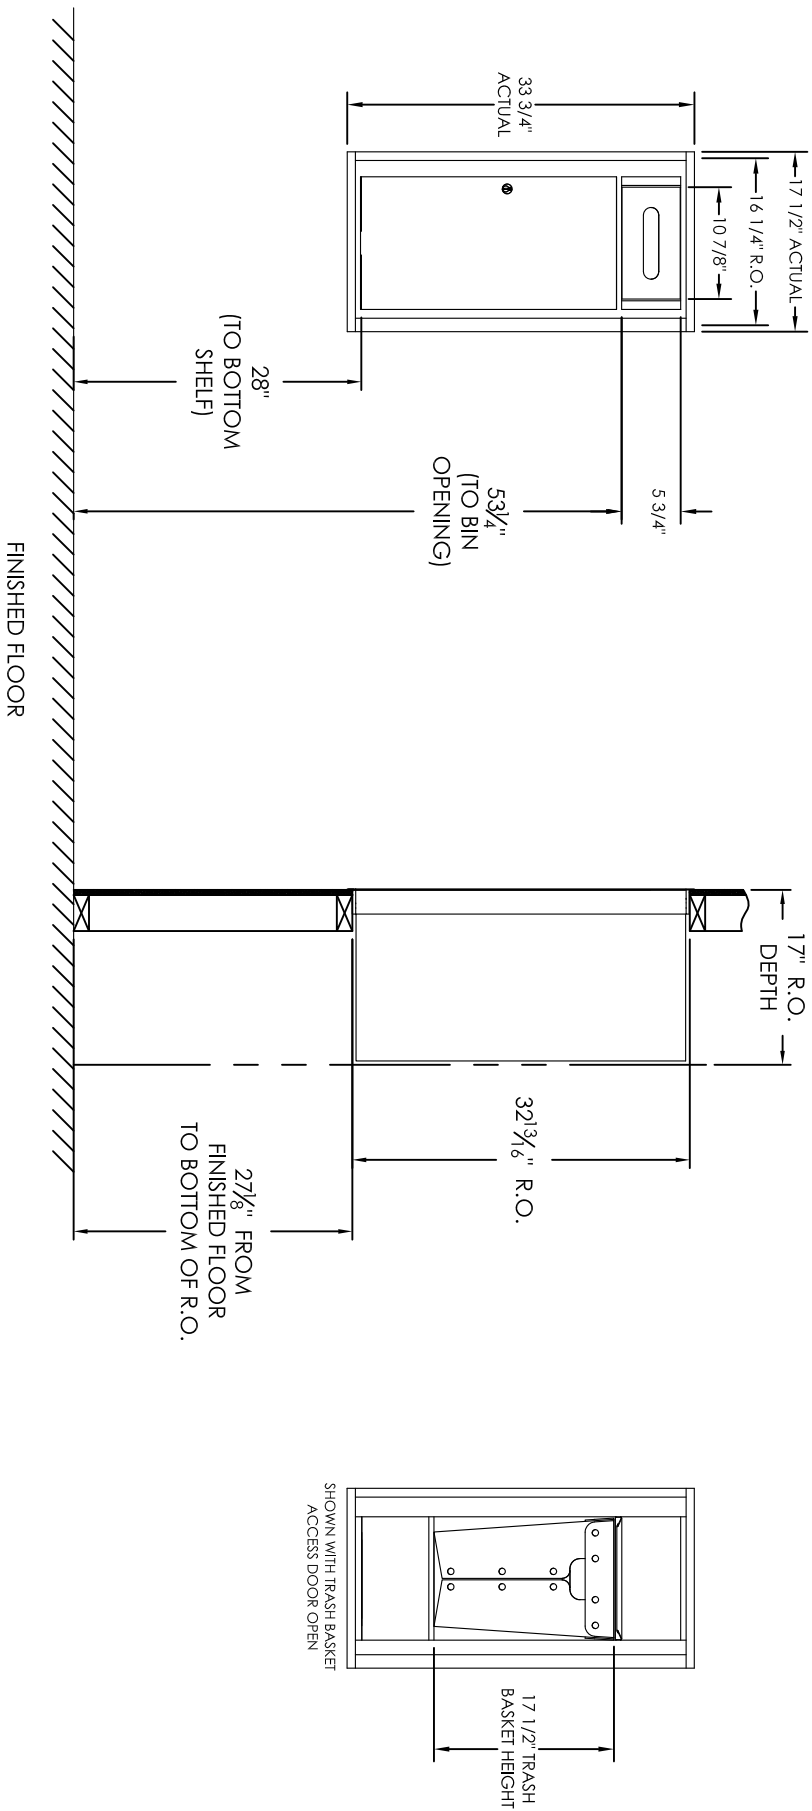

versatile™ 4C Trash/Recycling Bin, 4C09S-BIN

- Notes:
1. 4C Trash/Recycling Bins are for private application only / not USPS Approved.
 2. Module may be recessed, surface, or pedestal mounted and coordinates with Florence 4C mailbox modules, see installation manual for details.
 3. Includes (1) trash/recycling compartment, (1) 10-gallon trash basket made of recycled plastic and customized to compartment (Note: trash bag furnished by others).

PRODUCT SERIES: VERSATILE™ 4C TRASH/RECYCLING BIN

The Mailbox Works

1743 Quincy Ave, Suite 151
 Naperville, IL 60540
 800-824-9985
 www.MailboxWorks.com

MODEL	REV	SCALE	LAST REV DATE
4C09S-BIN	B	NONE	6/17/14
DRAWING NUMBER	DRAWN BY		
4C09S-BINCS	AFD		