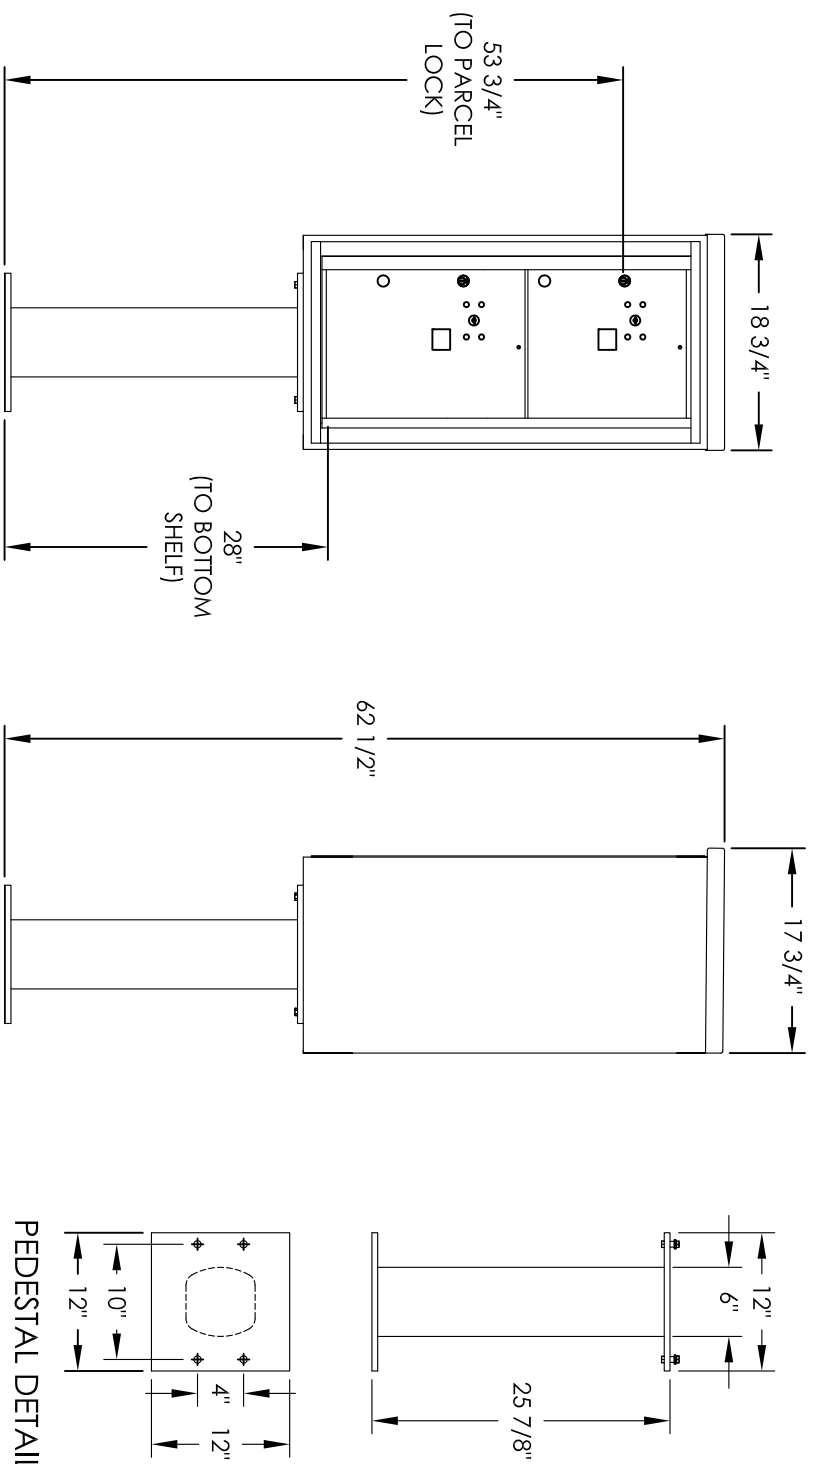

# Versatile™ 4C Pedestal Mount Mailbox, 4C09S-2P-P

PEDESTAL DETAIL

## COMPARTMENT CHART

DESCRIPTION	COMPARTMENT	COMPARTMENT SIZE	QTY.
PARCEL	PL4	13-1/2" H x 12" W x 15" D	1
PARCEL	PL5	17" H x 12" W x 15" D	1

PRODUCT SERIES: VERSATILE™ 4C PEDESTAL MOUNT MAILBOX

- NOTES:
1. 4C pedestal units are for private applications only / not USPS Approved.
  2. May be installed outside or inside - see foundation specification details within the 4C Installation Manual.

1743 Quincy Ave., Suite 151  
 Naperville, IL 60540  
 800-824-9985  
 www.MailboxWorks.com

MODEL	REV	QTY.
4C09S-2P-P	B	1

SCALE	LAST REV DATE
NONE	5/14/2014

DRAWING NUMBER	DRAWN BY
4C09S-2P-PCS	SDH