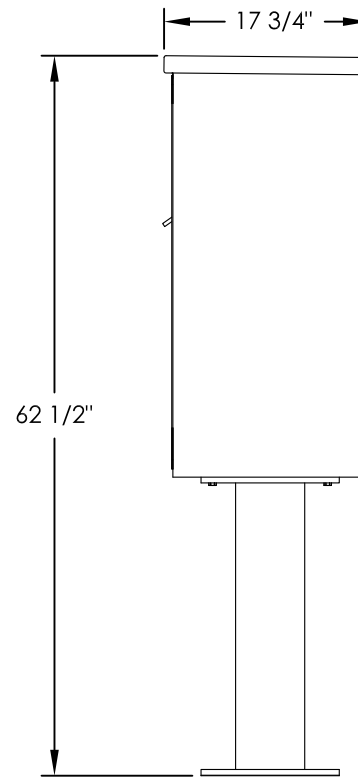

versatile™ 4C Pedestal Mount Mailbox, 4C09S-07-P

COMPARTMENT CHART

DESCRIPTION	COMPARTMENT	COMPARTMENT SIZE	QTY.
MAILBOX	MB1	3" H x 12" W x 15" D	7
OUTGOING MAIL	OM2	6-1/2" H x 12" W x 15" D	1

NOTES:

- 4C pedestal units are for private applications only / not USPS Approved.
- May be installed outside or inside - see foundation specification details within the 4C Installation Manual.

PRODUCT SERIES: VERSATILE™ 4C PEDESTAL MOUNT MAILBOX

The Mailbox Works

1743 Quincy Ave. Suite 151
 Naperville, IL 60540
 800-824-9985
 www.MailboxWorks.com

MODEL	4C09S-07-P	REV	B
SCALE	NONE	LAST REV DATE	5/14/2014
DRAWING NUMBER	4C09S-07-PCS	DRAWN BY	SDH