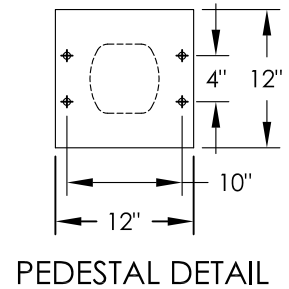

versatile™ 4C Pedestal Mount Mailbox, 4C09S-07-P

COMPARTMENT CHART

DESCRIPTION	COMPARTMENT	COMPARTMENT SIZE	QTY.
MAILBOX	MB1	3" H x 12" W x 15" D	7
OUTGOING MAIL	OM2	6-1/2" H x 12" W x 15" D	1

NOTES:

- 4C pedestal units are for private applications only / not USPS Approved.
- May be installed outside or inside - see foundation specification details within the 4C Installation Manual.

PRODUCT SERIES: VERSATILE™ 4C PEDESTAL MOUNT MAILBOX

The Mailbox Works

1743 Quincy Ave. Suite 151
 Naperville, IL 60540
 800-824-9985
 www.MailboxWorks.com

MODEL	4C09S-07-P	REV	B
SCALE	NONE	LAST REV DATE	5/14/2014
DRAWING NUMBER	4C09S-07-PCS	DRAWN BY	SDH