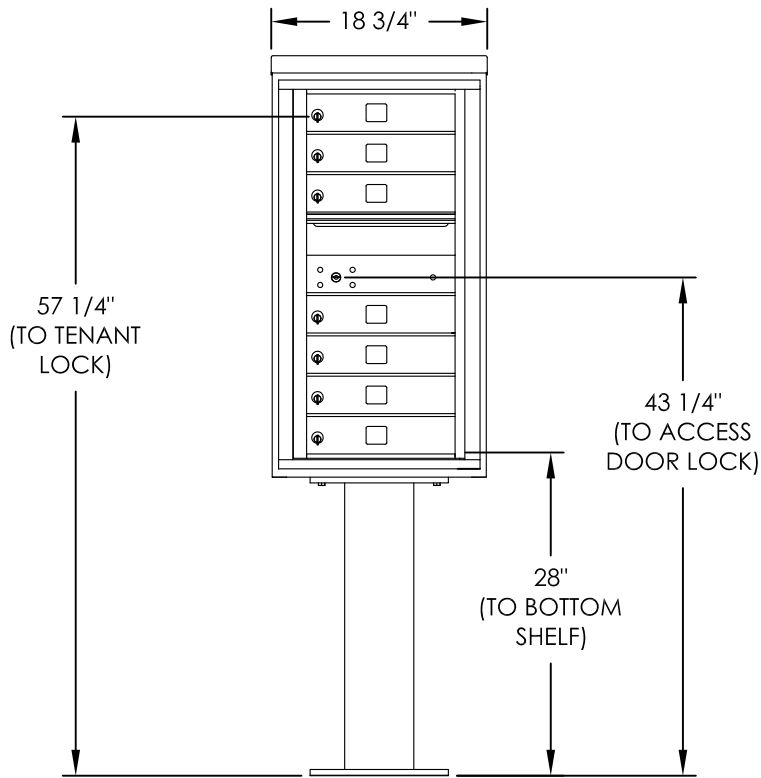

versatile™ 4C Pedestal Mount Mailbox, 4C09S-07-P

COMPARTMENT CHART

DESCRIPTION	COMPARTMENT	COMPARTMENT SIZE	QTY.
MAILBOX	MB1	3" H x 12" W x 15" D	7
OUTGOING MAIL	OM2	6-1/2" H x 12" W x 15" D	1

NOTES:

- 4C pedestal units are for private applications only / not USPS Approved.
- May be installed outside or inside - see foundation specification details within the 4C Installation Manual.