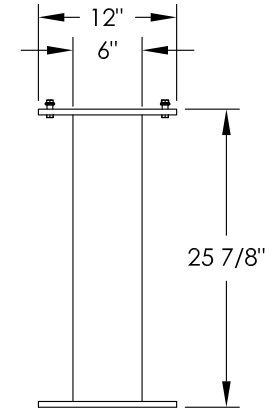

versatile™ 4C Pedestal Mount Mailbox, 4C09S-07-P

COMPARTMENT CHART

DESCRIPTION	COMPARTMENT	COMPARTMENT SIZE	QTY.
MAILBOX	MB1	3" H x 12" W x 15" D	7
OUTGOING MAIL	OM2	6-1/2" H x 12" W x 15" D	1

NOTES:

- 4C pedestal units are for private applications only / not USPS Approved.
- May be installed outside or inside - see foundation specification details within the 4C Installation Manual.

PRODUCT SERIES: VERSATILE™ 4C PEDESTAL MOUNT MAILBOX

The Mailbox Works

1743 Quincy Ave. Suite 151
 Naperville, IL 60540
 800-824-9985
 www.MailboxWorks.com

MODEL	4C09S-07-P	REV	B
SCALE	NONE	LAST REV DATE	5/14/2014
DRAWING NUMBER	4C09S-07-PCS	DRAWN BY	SDH