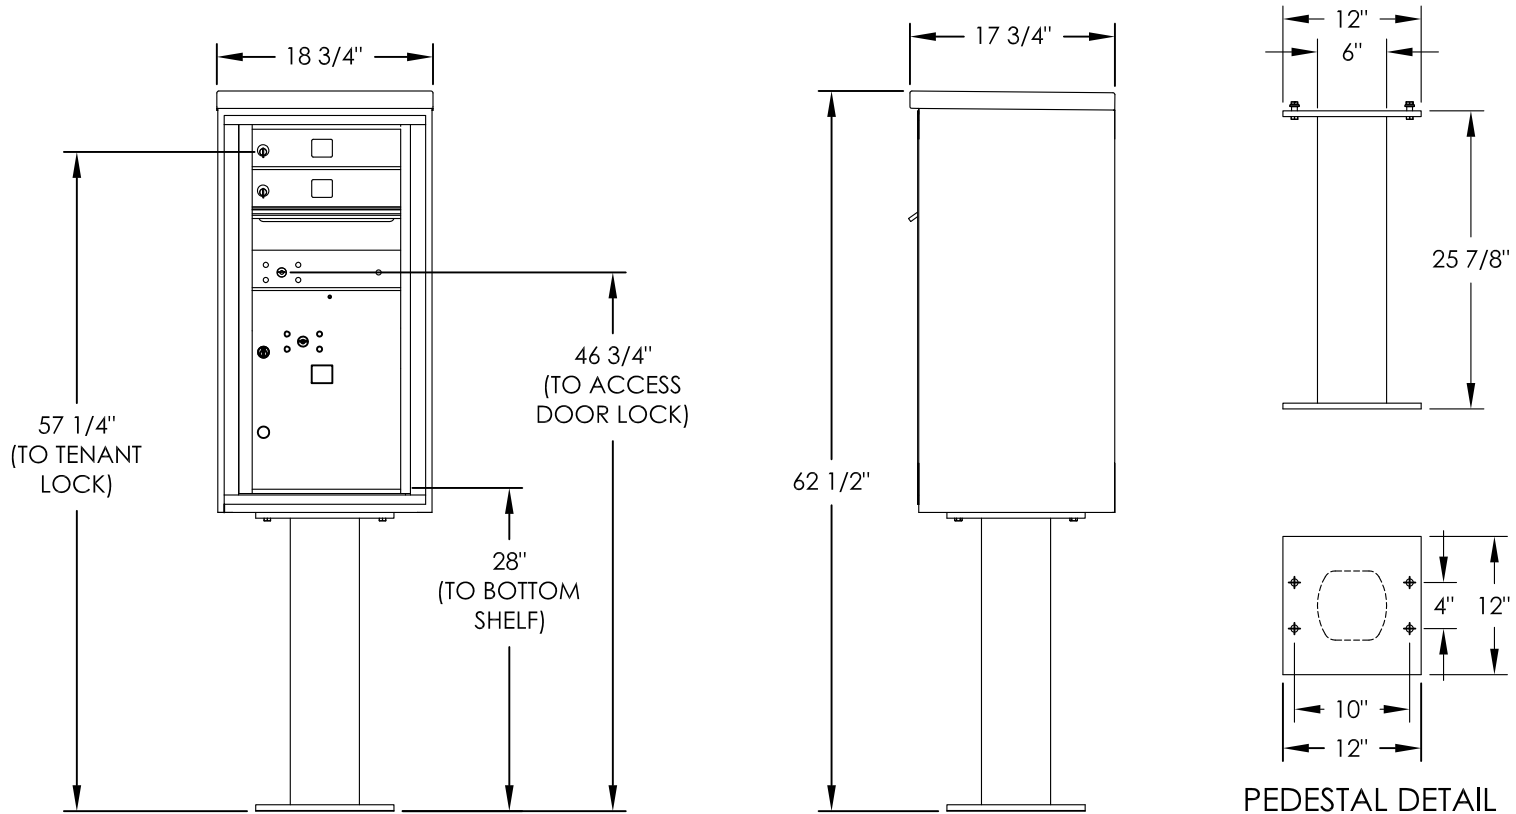

versatile™ 4C Pedestal Mount Mailbox, 4C09S-02-P

PEDESTAL DETAIL

COMPARTMENT CHART

DESCRIPTION	COMPARTMENT	COMPARTMENT SIZE	QTY.
MAILBOX	MB1	3" H x 12" W x 15" D	2
OUTGOING MAIL	OM2	6-1/2" H x 12" W x 15" D	1
PARCEL	PL5	17" H x 12" W x 15" D	1

NOTES:

1. 4C pedestal units are for private applications only / not USPS Approved.
2. May be installed outside or inside - see foundation specification details within the 4C Installation Manual.

PRODUCT SERIES: VERSATILE™ 4C PEDESTAL MOUNT MAILBOX