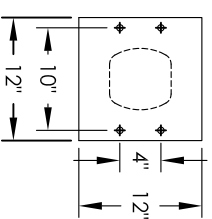

# Versatile™ 4C Pedestal Mount Mailbox, 4C09D-4P-P

PEDESTAL DETAIL

## COMPARTMENT CHART

DESCRIPTION	COMPARTMENT	COMPARTMENT SIZE	QTY.
PARCEL	PL4	13-1/2" H x 12" W x 15" D	2
PARCEL	PL5	17" H x 12" W x 15" D	2

PRODUCT SERIES: VERSATILE™ 4C PEDESTAL MOUNT MAILBOX

- NOTES:
1. 4C pedestal units are for private applications only / not USPS Approved.
  2. May be installed outside or inside - see foundation specification details within the 4C Installation Manual.