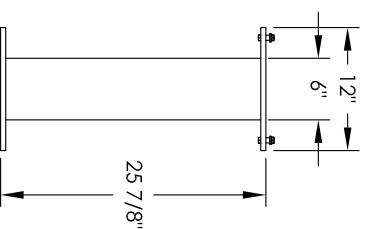

# Versatile™ 4C Pedestal Mount Mailbox, 4C09D-4P-P

PEDESTAL DETAIL

## COMPARTMENT CHART

DESCRIPTION	COMPARTMENT	COMPARTMENT SIZE	QTY.
PARCEL	PL4	13-1/2" H x 12" W x 15" D	2
PARCEL	PL5	17" H x 12" W x 15" D	2

PRODUCT SERIES: VERSATILE™ 4C PEDESTAL MOUNT MAILBOX

- NOTES:
1. 4C pedestal units are for private applications only / not USPS Approved.
  2. May be installed outside or inside - see foundation specification details within the 4C Installation Manual.