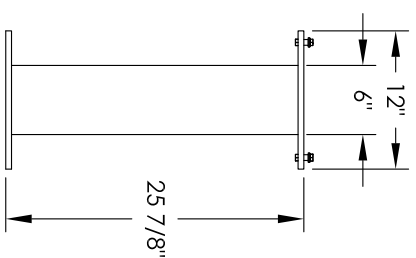

Versatile™ 4C Pedestal Mount Mailbox, 4C09D-15-P

PEDESTAL DETAIL

COMPARTMENT CHART

DESCRIPTION	COMPARTMENT	COMPARTMENT SIZE	QTY.
MAILBOX	MB1	3" H X 12" W X 15" D	15
OUTGOING MAIL	OMS	10" H X 12" W X 15" D	1