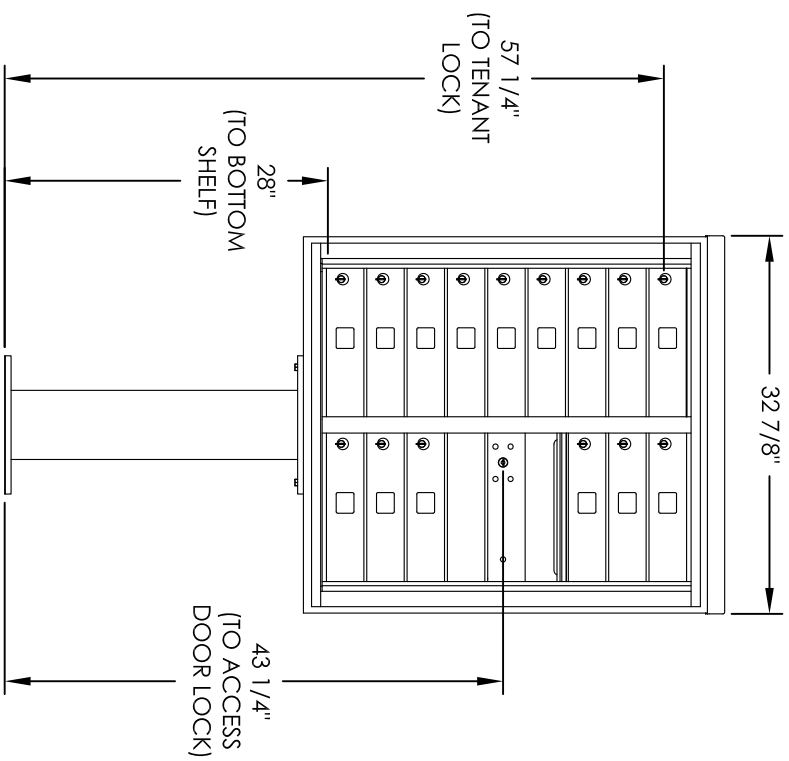

Versatile™ 4C Pedestal Mount Mailbox, 4C09D-15-P

PEDESTAL DETAIL

COMPARTMENT CHART

DESCRIPTION	COMPARTMENT	COMPARTMENT SIZE	QTY.
MAILBOX	MB1	3" H X 12" W X 15" D	15
OUTGOING MAIL	OMS	10" H X 12" W X 15" D	1

PRODUCT SERIES: VERSATILE™ 4C PEDESTAL MOUNTED MAILBOX

- NOTES:
1. 4C pedestal units are for private applications only / not USPS Approved.
 2. May be installed outside or inside - see foundation specification details within the 4C Installation Manual.