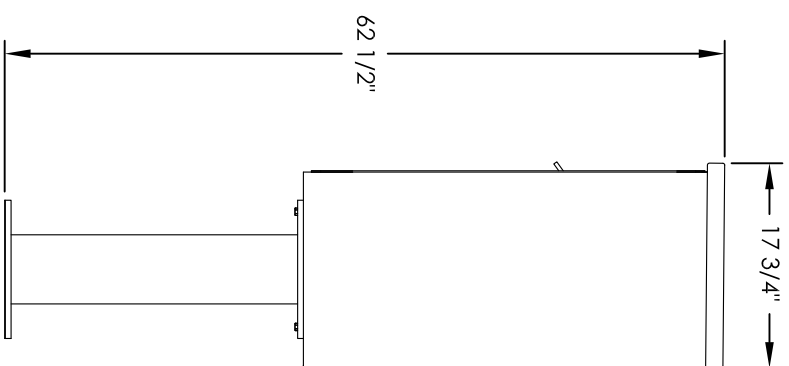

Versatile™ 4C Pedestal Mount Mailbox, 4C09D-15-P

PEDESTAL DETAIL

COMPARTMENT CHART

DESCRIPTION	COMPARTMENT	COMPARTMENT SIZE	QTY.
MAILBOX	MB1	3" H X 12" W X 15" D	15
OUTGOING MAIL	OMS	10" H X 12" W X 15" D	1

PRODUCT SERIES: VERSATILE™ 4C PEDESTAL MOUNTED MAILBOX

- NOTES:
1. 4C pedestal units are for private applications only / not USPS Approved.
 2. May be installed outside or inside - see foundation specification details within the 4C Installation Manual.