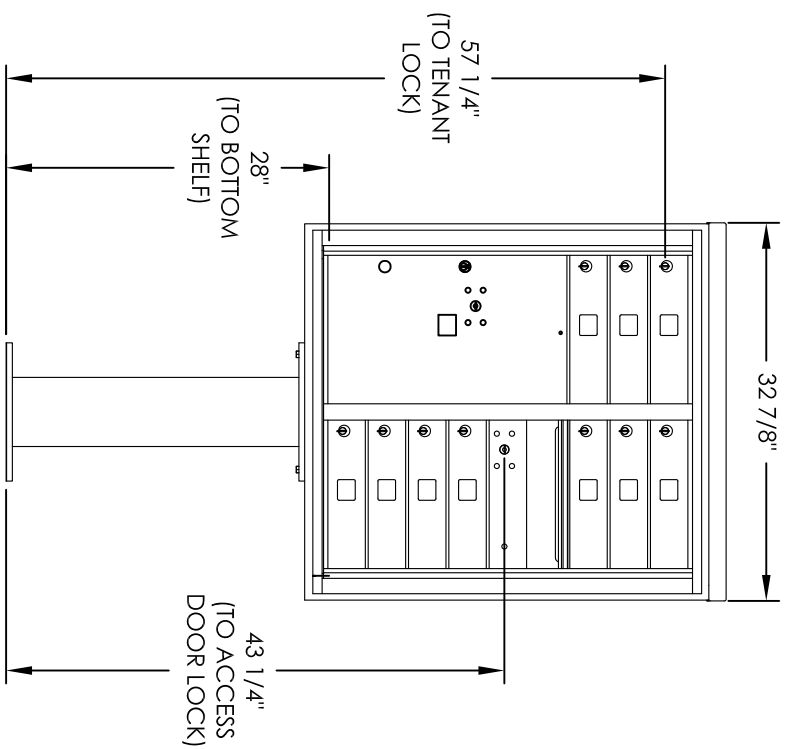

Versatile™ 4C Pedestal Mount Mailbox, 4C09D-10-P

COMPARTMENT CHART

DESCRIPTION	COMPARTMENT	COMPARTMENT SIZE	QTY.
MAILBOX	MB1	3" H x 12" W x 15" D	10
OUTGOING MAIL	OM2	6-1/2" H x 12" W x 15" D	1
PARCEL	PL6	20-1/2" H x 12" W x 15" D	1

PRODUCT SERIES: VERSATILE™ 4C PEDESTAL MOUNT MAILBOX

- NOTES:
1. 4C pedestal units are for private applications only / not USPS Approved.
 2. May be installed outside or inside - see foundation specification details within the 4C Installation Manual.