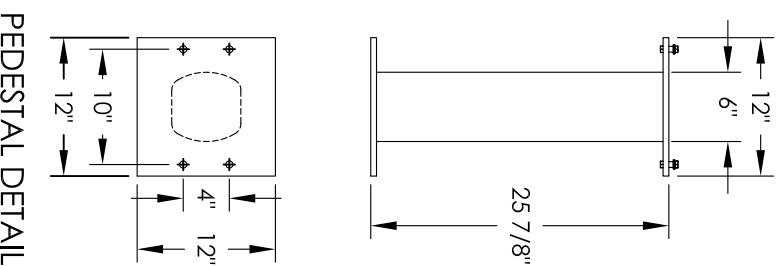

Versatile™ 4C Pedestal Mount Mailbox, 4C09D-10-P

COMPARTMENT CHART

DESCRIPTION	COMPARTMENT	COMPARTMENT SIZE	QTY.
MAILBOX	MB1	3" H x 12" W x 15" D	10
OUTGOING MAIL	OM2	6-1/2" H x 12" W x 15" D	1
PARCEL	PL6	20-1/2" H x 12" W x 15" D	1

PRODUCT SERIES: VERSATILE™ 4C PEDESTAL MOUNT MAILBOX

- NOTES:
1. 4C pedestal units are for private applications only / not USPS Approved.
 2. May be installed outside or inside - see foundation specification details within the 4C Installation Manual.