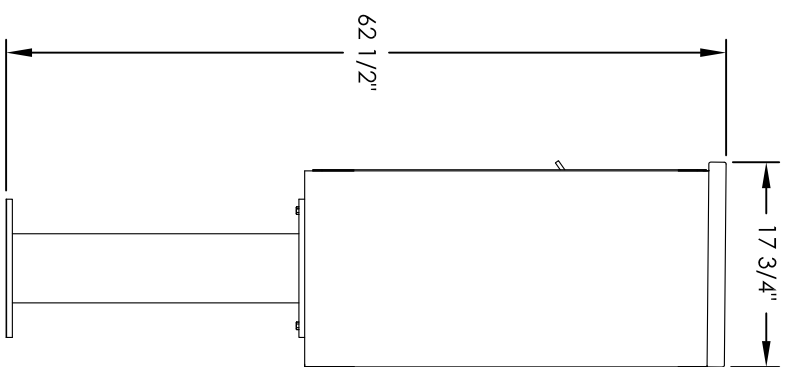

Versatile™ 4C Pedestal Mount Mailbox, 4C09D-10-P

COMPARTMENT CHART

DESCRIPTION	COMPARTMENT	COMPARTMENT SIZE	QTY.
MAILBOX	MB1	3" H x 12" W x 15" D	10
OUTGOING MAIL	OM2	6-1/2" H x 12" W x 15" D	1
PARCEL	PL6	20-1/2" H x 12" W x 15" D	1

PRODUCT SERIES: VERSATILE™ 4C PEDESTAL MOUNT MAILBOX

- NOTES:
1. 4C pedestal units are for private applications only / not USPS Approved.
 2. May be installed outside or inside - see foundation specification details within the 4C Installation Manual.