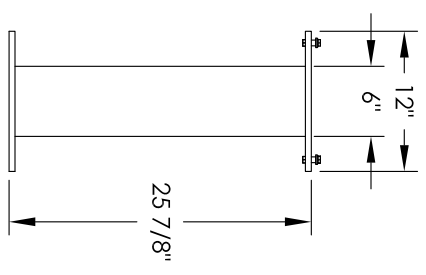

Versatile™ 4C Pedestal Mount Mailbox, 4C09D-06-P

PEDESTAL DETAIL

COMPARTMENT CHART

DESCRIPTION	COMPARTMENT	COMPARTMENT SIZE	QTY.
MAILBOX	MB1	3" H x 12" W x 15" D	1
MAILBOX	MB3	10" H x 12" W x 15" D	5
OUTGOING MAIL	OM2	6-1/2" H x 12" W x 15" D	1