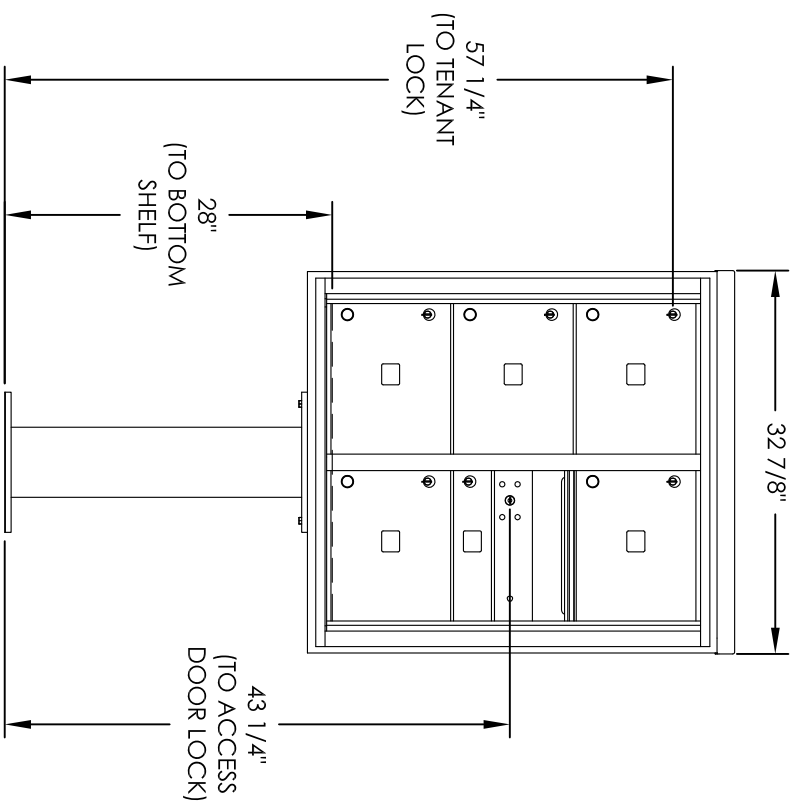

Versatile™ 4C Pedestal Mount Mailbox, 4C09D-06-P

PEDESTAL DETAIL

COMPARTMENT CHART

DESCRIPTION	COMPARTMENT	COMPARTMENT SIZE	QTY.
MAILBOX	MB1	3" H x 12" W x 15" D	1
MAILBOX	MB3	10" H x 12" W x 15" D	5
OUTGOING MAIL	OM2	6-1/2" H x 12" W x 15" D	1

PRODUCT SERIES: VERSATILE™ 4C PEDESTAL MOUNT MAILBOX

- NOTES:
1. 4C pedestal units are for private applications only / not USPS Approved.
 2. May be installed outside or inside - see foundation specification details within the 4C Installation Manual.