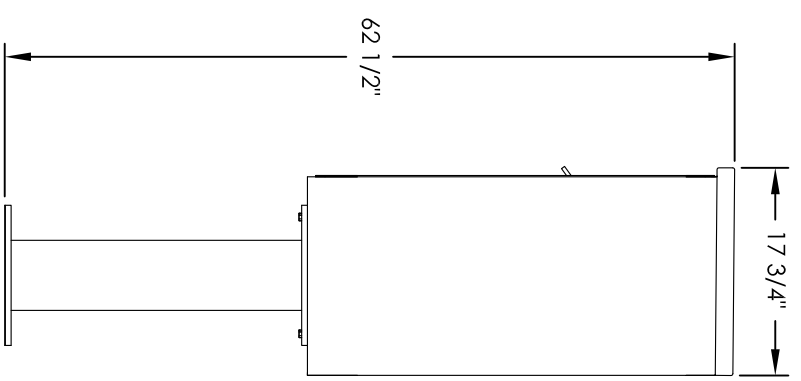

Versatile™ 4C Pedestal Mount Mailbox, 4C09D-06-P

PEDESTAL DETAIL

COMPARTMENT CHART

DESCRIPTION	COMPARTMENT	COMPARTMENT SIZE	QTY.
MAILBOX	MB1	3" H x 12" W x 15" D	1
MAILBOX	MB3	10" H x 12" W x 15" D	5
OUTGOING MAIL	OM2	6-1/2" H x 12" W x 15" D	1

PRODUCT SERIES: VERSATILE™ 4C PEDESTAL MOUNT MAILBOX

- NOTES:
1. 4C pedestal units are for private applications only / not USPS Approved.
 2. May be installed outside or inside - see foundation specification details within the 4C Installation Manual.