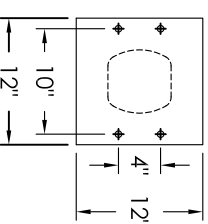

Versatile™ 4C Pedestal Mount Mailbox, 4C09D-04-P

PEDESTAL DETAIL

COMPARTMENT CHART

DESCRIPTION	COMPARTMENT	COMPARTMENT SIZE	QTY.
MAILBOX	MB1	3" H x 12" W x 15" D	1
MAILBOX	MB3	10" H x 12" W x 15" D	3
OUTGOING MAIL	OM2	6-1/2" H x 12" W x 15" D	1
PARCEL	PL6	20-1/2" H x 12" W x 15" D	1