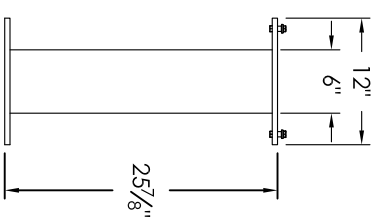

Versatile™ 4C Pedestal Mount Mailbox, 4C09D-04-P

PEDESTAL DETAIL

COMPARTMENT CHART

DESCRIPTION	COMPARTMENT	COMPARTMENT SIZE	QTY.
MAILBOX	MB1	3" H x 12" W x 15" D	1
MAILBOX	MB3	10" H x 12" W x 15" D	3
OUTGOING MAIL	OM2	6-1/2" H x 12" W x 15" D	1
PARCEL	PL6	20-1/2" H x 12" W x 15" D	1