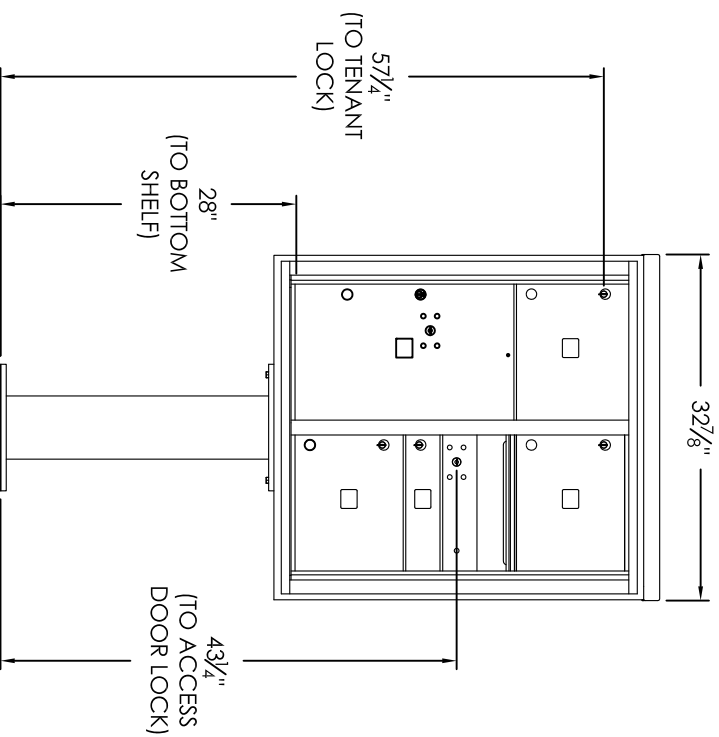

Versatile™ 4C Pedestal Mount Mailbox, 4C09D-04-P

PEDESTAL DETAIL

COMPARTMENT CHART

DESCRIPTION	COMPARTMENT	COMPARTMENT SIZE	QTY.
MAILBOX	MB1	3" H x 12" W x 15" D	1
MAILBOX	MB3	10" H x 12" W x 15" D	3
OUTGOING MAIL	OM2	6-1/2" H x 12" W x 15" D	1
PARCEL	PL6	20-1/2" H x 12" W x 15" D	1

PRODUCT SERIES: VERSATILE™ 4C PEDESTAL MOUNT MAILBOX

- NOTES:
1. 4C pedestal units are for private applications only / not USPS Approved.
 2. May be installed outside or inside - see foundation specification details within the 4C Installation Manual.