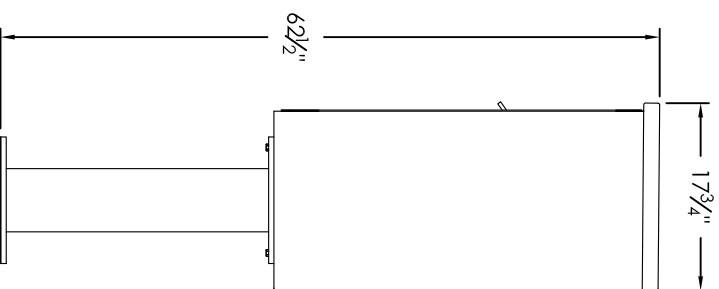

Versatile™ 4C Pedestal Mount Mailbox, 4C09D-04-P

PEDESTAL DETAIL

COMPARTMENT CHART

DESCRIPTION	COMPARTMENT	COMPARTMENT SIZE	QTY.
MAILBOX	MB1	3" H x 12" W x 15" D	1
MAILBOX	MB3	10" H x 12" W x 15" D	3
OUTGOING MAIL	OM2	6-1/2" H x 12" W x 15" D	1
PARCEL	PL6	20-1/2" H x 12" W x 15" D	1

PRODUCT SERIES: VERSATILE™ 4C PEDESTAL MOUNT MAILBOX

- NOTES:
1. 4C pedestal units are for private applications only / not USPS Approved.
 2. May be installed outside or inside - see foundation specification details within the 4C Installation Manual.